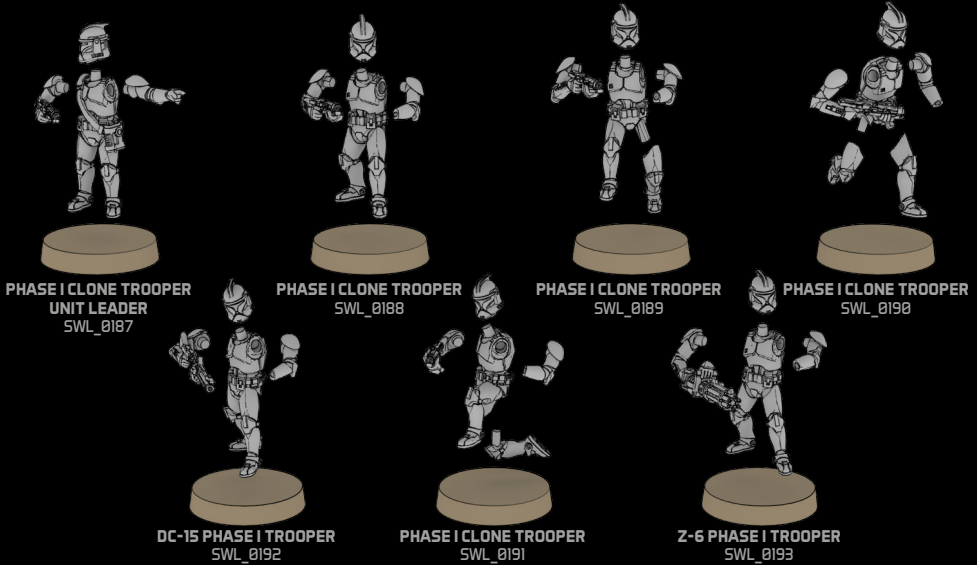

STAR WARS™

LEGION™

PHASE I CLONE TROOPERS UNIT EXPANSION

To assemble the miniatures, follow these steps:

- Sort the parts for each type of miniature as shown above.
- Assemble each miniature as indicated using super glue.
- Allow any glue used during assembly to dry.

COMPONENT LIST

- 7 Phase I Clone Trooper Miniatures with Bases
- 1 Order Token
- 3 Suppression Tokens
- 1 Aim Token
- 1 Dodge Token
- 1 Panic Token
- 1 Standby Token
- 2 Surge Tokens
- 1 Smoke Token
- 1 Phase I Clone Troopers Unit Card
- 5 Upgrade Cards
- » 1 Phase I Clone Trooper
- » 1 Z-6 Phase I Trooper
- » 1 DC-15 Phase I Trooper
- » 1 Smoke Grenades
- » 1 Electrobinoculars