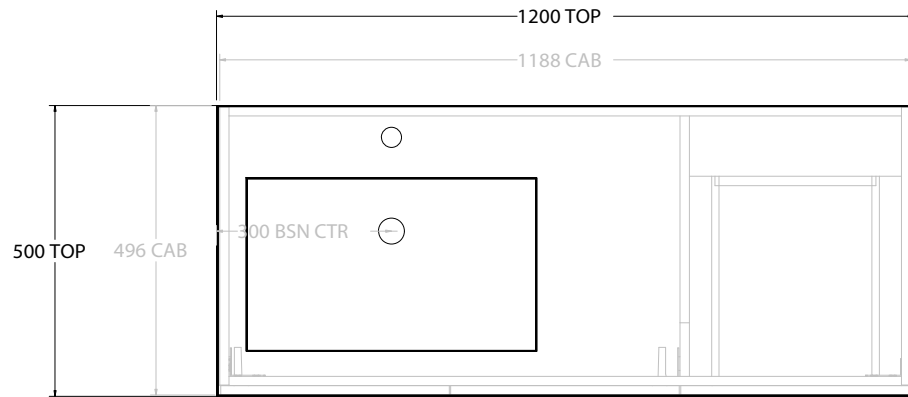

PRODUCT:	GLACIER DOOR & DRAWER SLIM 900 WALL HUNG OFFSET BASIN	
CODE:	LITE: GLLFCS0900WHLCM*	PRO: GLPFC50900WHLCM*
MOUNTING:	WALL HUNG	
SIZE:	900W X 500D X 395H	
CONFIGURATION:	DOOR & DRAWER	
VERSION:	01	DATE: 15/08/22

TOP:	CAST MARBLE LAURETTA 900
BASIN POSITION:	OFFSET BASIN

NOTES:
ALL DIMENSIONS ARE NOMINAL AND SUBJECT TO CHANGE. DO NOT DRILL OR ROUGH IN UNTIL YOU HAVE RECEIVED AND MEASURED YOUR PRODUCT. ALL DIMENSIONS ARE IN MILLIMETRES. DO NOT MEASURE FROM DRAWING. *LEFT HAND OFFSET PICTURED, RIGHT HAND OFFSET IS SAME BUT MIRRORED (REPLACE CODE SUFFIX L, WITH R)

PRODUCT:	GLACIER DOOR & DRAWER SLIM 1200 WALL HUNG CENTRE BASIN	
CODE:	LITE: GLLFCS1200WHCCM	PRO: GLPFCS1200WHCCM
MOUNTING:	WALL HUNG	
SIZE:	1200W X 500D X 395H	
CONFIGURATION:	DOOR & DRAWER	
VERSION:	01	DATE: 15/08/22

TOP:	CAST MARBLE LAURETTA 1200
BASIN POSITION:	CENTRE BASIN

NOTES:
ALL DIMENSIONS ARE NOMINAL AND SUBJECT TO CHANGE. DO NOT DRILL OR ROUGH IN UNTIL YOU HAVE RECEIVED AND MEASURED YOUR PRODUCT. ALL DIMENSIONS ARE IN MILLIMETRES. DO NOT MEASURE FROM DRAWING.