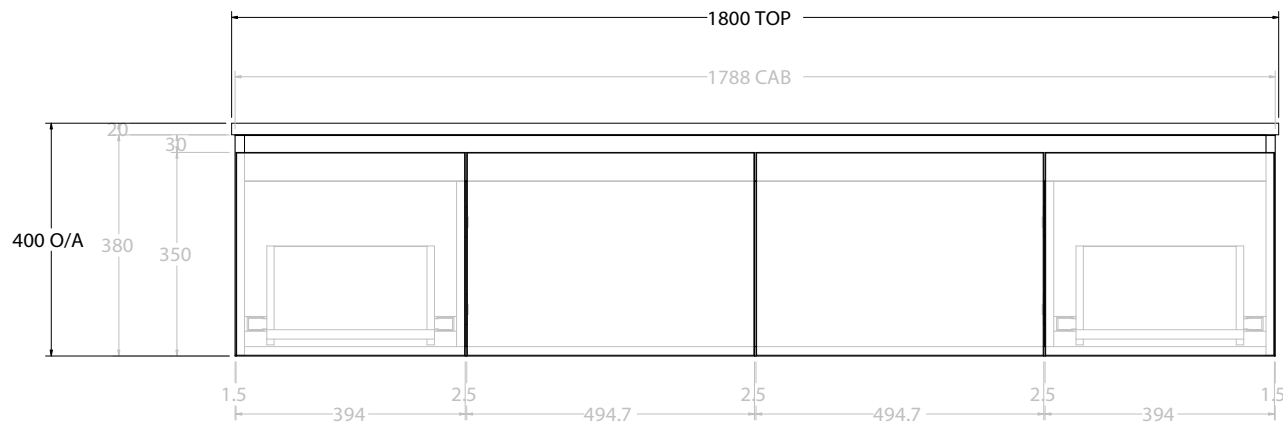

TOP:	CAST MARBLE LAURETTA 1500
BASIN POSITION:	DOUBLE BASIN

NOTES:
ALL DIMENSIONS ARE NOMINAL AND SUBJECT TO CHANGE. DO NOT DRILL OR ROUGH IN UNTIL YOU HAVE RECEIVED AND MEASURED YOUR PRODUCT. ALL DIMENSIONS ARE IN MILLIMETRES. DO NOT MEASURE FROM DRAWING.

TOP:	CAST MARBLE LAURETTA 1800
BASIN POSITION:	CENTRE BASIN

NOTES:
ALL DIMENSIONS ARE NOMINAL AND SUBJECT TO CHANGE. DO NOT DRILL OR ROUGH IN UNTIL YOU HAVE RECEIVED AND MEASURED YOUR PRODUCT. ALL DIMENSIONS ARE IN MILLIMETRES. DO NOT MEASURE FROM DRAWING.

TOP:	CAST MARBLE LAURETTA 1800
BASIN POSITION:	DOUBLE BASIN

NOTES:
ALL DIMENSIONS ARE NOMINAL AND SUBJECT TO CHANGE. DO NOT DRILL OR ROUGH IN UNTIL YOU HAVE RECEIVED AND MEASURED YOUR PRODUCT. ALL DIMENSIONS ARE IN MILLIMETRES. DO NOT MEASURE FROM DRAWING.