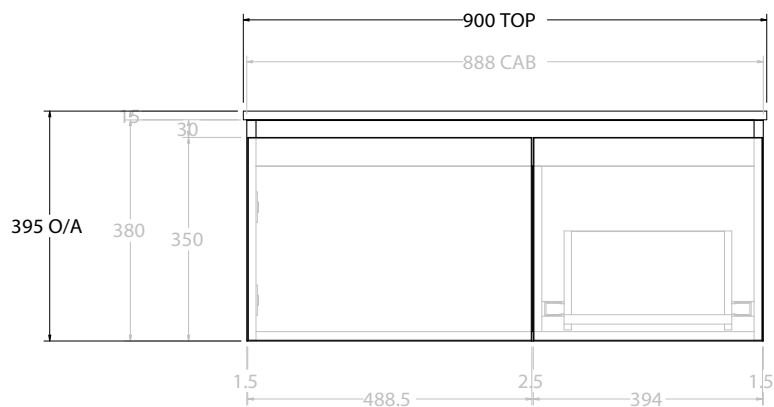

TOP:	CAST MARBLE LAURETTA 750
BASIN POSITION:	CENTRE BASIN

NOTES:
ALL DIMENSIONS ARE NOMINAL AND SUBJECT TO CHANGE. DO NOT DRILL OR ROUGH IN UNTIL YOU HAVE RECEIVED AND MEASURED YOUR PRODUCT. ALL DIMENSIONS ARE IN MILLIMETRES. DO NOT MEASURE FROM DRAWING.

PRODUCT:	GLACIER DOOR & DRAWER SLIM 900 WALL HUNG CENTRE BASIN	
CODE:	LITE: GLLFCS0900WHCCM	PRO: GLPFC50900WHCCM
MOUNTING:	WALL HUNG	
SIZE:	900W X 500D X 395H	
CONFIGURATION:	DOOR & DRAWER	
VERSION: 01	DATE:	15/08/22

TOP:	CAST MARBLE LAURETTA 900
BASIN POSITION:	CENTRE BASIN

NOTES:
ALL DIMENSIONS ARE NOMINAL AND SUBJECT TO CHANGE. DO NOT DRILL OR ROUGH IN UNTIL YOU HAVE RECEIVED AND MEASURED YOUR PRODUCT. ALL DIMENSIONS ARE IN MILLIMETRES. DO NOT MEASURE FROM DRAWING.

TOP:	CAST MARBLE LAURETTA 1800
BASIN POSITION:	DOUBLE BASIN

NOTES:
ALL DIMENSIONS ARE NOMINAL AND SUBJECT TO CHANGE. DO NOT DRILL OR ROUGH IN UNTIL YOU HAVE RECEIVED AND MEASURED YOUR PRODUCT. ALL DIMENSIONS ARE IN MILLIMETRES. DO NOT MEASURE FROM DRAWING.