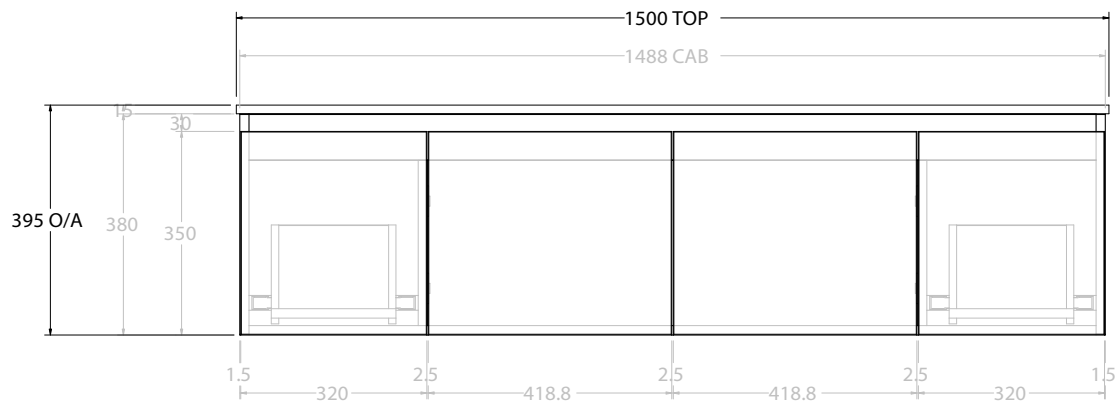

TOP:	CAST MARBLE LAURETTA 1200
BASIN POSITION:	DOUBLE BASIN

NOTES:
ALL DIMENSIONS ARE NOMINAL AND SUBJECT TO CHANGE. DO NOT DRILL OR ROUGH IN UNTIL YOU HAVE RECEIVED AND MEASURED YOUR PRODUCT. ALL DIMENSIONS ARE IN MILLIMETRES. DO NOT MEASURE FROM DRAWING.

TOP:	CAST MARBLE LAURETTA 1500
BASIN POSITION:	CENTRE BASIN

NOTES:
ALL DIMENSIONS ARE NOMINAL AND SUBJECT TO CHANGE. DO NOT DRILL OR ROUGH IN UNTIL YOU HAVE RECEIVED AND MEASURED YOUR PRODUCT. ALL DIMENSIONS ARE IN MILLIMETRES. DO NOT MEASURE FROM DRAWING.