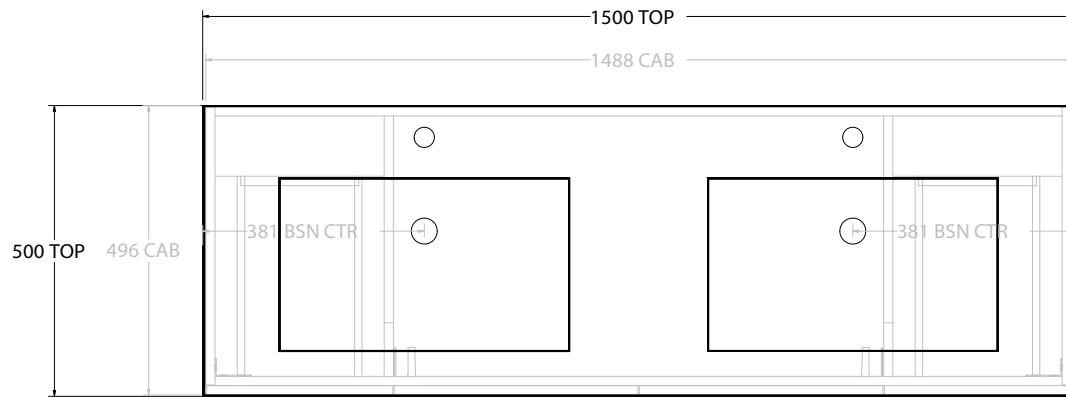

TOP:	CAST MARBLE LAURETTA 1200
BASIN POSITION:	DOUBLE BASIN

NOTES:
ALL DIMENSIONS ARE NOMINAL AND SUBJECT TO CHANGE. DO NOT DRILL OR ROUGH IN UNTIL YOU HAVE RECEIVED AND MEASURED YOUR PRODUCT. ALL DIMENSIONS ARE IN MILLIMETRES. DO NOT MEASURE FROM DRAWING.

TOP:	CAST MARBLE LAURETTA 1500
BASIN POSITION:	CENTRE BASIN

NOTES:
ALL DIMENSIONS ARE NOMINAL AND SUBJECT TO CHANGE. DO NOT DRILL OR ROUGH IN UNTIL YOU HAVE RECEIVED AND MEASURED YOUR PRODUCT. ALL DIMENSIONS ARE IN MILLIMETRES. DO NOT MEASURE FROM DRAWING.

TOP:	CAST MARBLE LAURETTA 1800
BASIN POSITION:	DOUBLE BASIN

NOTES:
ALL DIMENSIONS ARE NOMINAL AND SUBJECT TO CHANGE. DO NOT DRILL OR ROUGH IN UNTIL YOU HAVE RECEIVED AND MEASURED YOUR PRODUCT. ALL DIMENSIONS ARE IN MILLIMETRES. DO NOT MEASURE FROM DRAWING.