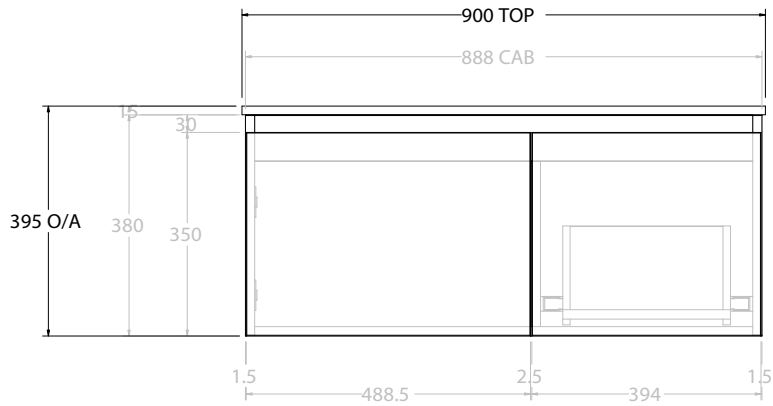

PRODUCT:	GLACIER DOOR & DRAWER SLIM 750 WALL HUNG CENTRE BASIN	
CODE:	LITE: GLLFCS0750WHCCM	PRO: GLPFC0750WHCCM
MOUNTING:	WALL HUNG	
SIZE:	750W X 500D X 395H	
CONFIGURATION:	DOOR & DRAWER	
VERSION:	01	DATE: 15/08/22

TOP:	CAST MARBLE LAURETTA 750
BASIN POSITION:	CENTRE BASIN

NOTES:
ALL DIMENSIONS ARE NOMINAL AND SUBJECT TO CHANGE. DO NOT DRILL OR ROUGH IN UNTIL YOU HAVE RECEIVED AND MEASURED YOUR PRODUCT. ALL DIMENSIONS ARE IN MILLIMETRES. DO NOT MEASURE FROM DRAWING.

TOP:	CAST MARBLE LAURETTA 900
BASIN POSITION:	CENTRE BASIN

NOTES:
ALL DIMENSIONS ARE NOMINAL AND SUBJECT TO CHANGE. DO NOT DRILL OR ROUGH IN UNTIL YOU HAVE RECEIVED AND MEASURED YOUR PRODUCT. ALL DIMENSIONS ARE IN MILLIMETRES. DO NOT MEASURE FROM DRAWING.

TOP:	CAST MARBLE LAURETTA 1800
BASIN POSITION:	DOUBLE BASIN

NOTES:
ALL DIMENSIONS ARE NOMINAL AND SUBJECT TO CHANGE. DO NOT DRILL OR ROUGH IN UNTIL YOU HAVE RECEIVED AND MEASURED YOUR PRODUCT. ALL DIMENSIONS ARE IN MILLIMETRES. DO NOT MEASURE FROM DRAWING.