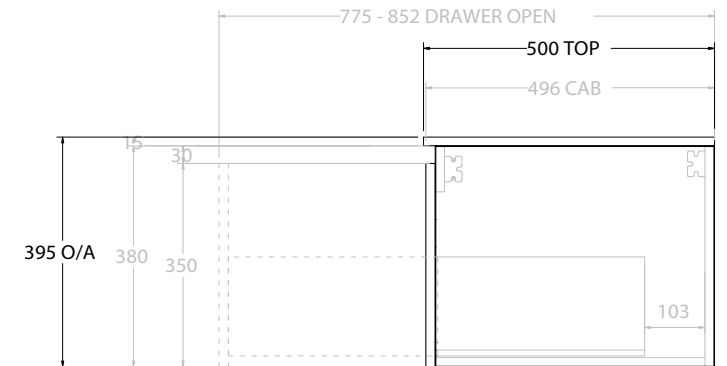

TOP:	CAST MARBLE LAURETTA 1500
BASIN POSITION:	CENTRE BASIN

NOTES:
ALL DIMENSIONS ARE NOMINAL AND SUBJECT TO CHANGE. DO NOT DRILL OR ROUGH IN UNTIL YOU HAVE RECEIVED AND MEASURED YOUR PRODUCT. ALL DIMENSIONS ARE IN MILLIMETRES. DO NOT MEASURE FROM DRAWING.

TOP:	CAST MARBLE LAURETTA 1500
BASIN POSITION:	DOUBLE BASIN

NOTES:
ALL DIMENSIONS ARE NOMINAL AND SUBJECT TO CHANGE. DO NOT DRILL OR ROUGH IN UNTIL YOU HAVE RECEIVED AND MEASURED YOUR PRODUCT. ALL DIMENSIONS ARE IN MILLIMETRES. DO NOT MEASURE FROM DRAWING.

TOP:	CAST MARBLE LAURETTA 1800
BASIN POSITION:	CENTRE BASIN

NOTES:
ALL DIMENSIONS ARE NOMINAL AND SUBJECT TO CHANGE. DO NOT DRILL OR ROUGH IN UNTIL YOU HAVE RECEIVED AND MEASURED YOUR PRODUCT. ALL DIMENSIONS ARE IN MILLIMETRES. DO NOT MEASURE FROM DRAWING.

TOP:	CAST MARBLE LAURETTA 1800
BASIN POSITION:	DOUBLE BASIN

NOTES:
ALL DIMENSIONS ARE NOMINAL AND SUBJECT TO CHANGE. DO NOT DRILL OR ROUGH IN UNTIL YOU HAVE RECEIVED AND MEASURED YOUR PRODUCT. ALL DIMENSIONS ARE IN MILLIMETRES. DO NOT MEASURE FROM DRAWING.