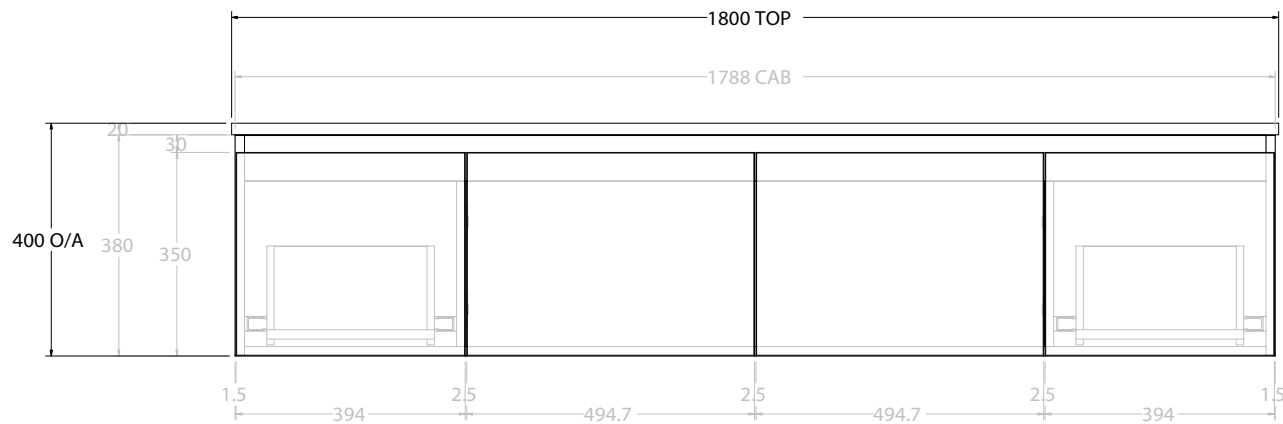

TOP:	CAST MARBLE LAURETTA 1500
BASIN POSITION:	CENTRE BASIN

NOTES:
ALL DIMENSIONS ARE NOMINAL AND SUBJECT TO CHANGE. DO NOT DRILL OR ROUGH IN UNTIL YOU HAVE RECEIVED AND MEASURED YOUR PRODUCT. ALL DIMENSIONS ARE IN MILLIMETRES. DO NOT MEASURE FROM DRAWING.

TOP:	CAST MARBLE LAURETTA 1500
BASIN POSITION:	DOUBLE BASIN

NOTES:
ALL DIMENSIONS ARE NOMINAL AND SUBJECT TO CHANGE. DO NOT DRILL OR ROUGH IN UNTIL YOU HAVE RECEIVED AND MEASURED YOUR PRODUCT. ALL DIMENSIONS ARE IN MILLIMETRES. DO NOT MEASURE FROM DRAWING.