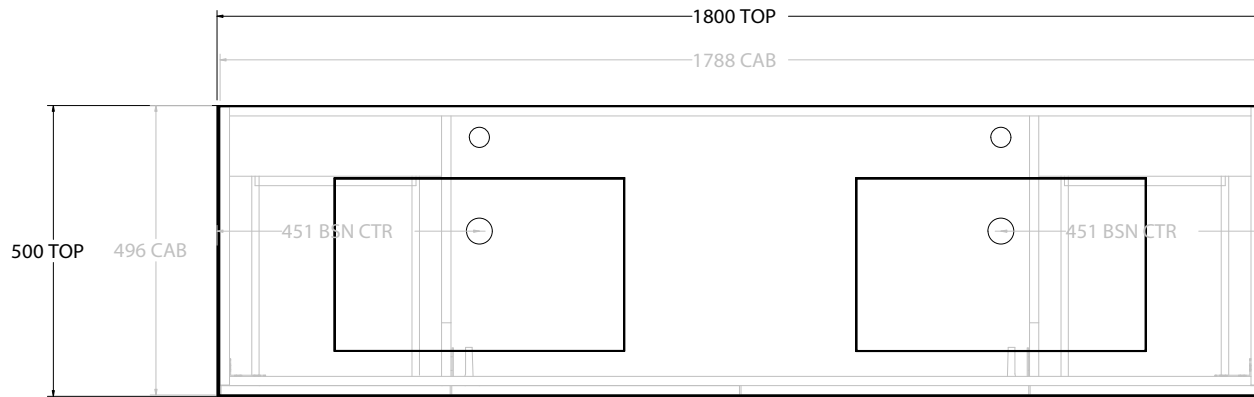

TOP:	CAST MARBLE LAURETTA 1500
BASIN POSITION:	DOUBLE BASIN

NOTES:
ALL DIMENSIONS ARE NOMINAL AND SUBJECT TO CHANGE. DO NOT DRILL OR ROUGH IN UNTIL YOU HAVE RECEIVED AND MEASURED YOUR PRODUCT. ALL DIMENSIONS ARE IN MILLIMETRES. DO NOT MEASURE FROM DRAWING.

PRODUCT:	GLACIER DOOR & DRAWER SLIM 1800 WALL HUNG CENTRE BASIN	
CODE:	LITE: GLLFCS1800WHCCM	PRO: GLPFC51800WHCCM
MOUNTING:	WALL HUNG	
SIZE:	1800W X 500D X 395H	
CONFIGURATION:	DOOR & DRAWER	
VERSION:	01	DATE: 15/08/22

TOP:	CAST MARBLE LAURETTA 1800
BASIN POSITION:	CENTRE BASIN

NOTES:
ALL DIMENSIONS ARE NOMINAL AND SUBJECT TO CHANGE. DO NOT DRILL OR ROUGH IN UNTIL YOU HAVE RECEIVED AND MEASURED YOUR PRODUCT. ALL DIMENSIONS ARE IN MILLIMETRES. DO NOT MEASURE FROM DRAWING.

TOP:	CAST MARBLE LAURETTA 1800
BASIN POSITION:	DOUBLE BASIN

NOTES:
ALL DIMENSIONS ARE NOMINAL AND SUBJECT TO CHANGE. DO NOT DRILL OR ROUGH IN UNTIL YOU HAVE RECEIVED AND MEASURED YOUR PRODUCT. ALL DIMENSIONS ARE IN MILLIMETRES. DO NOT MEASURE FROM DRAWING.