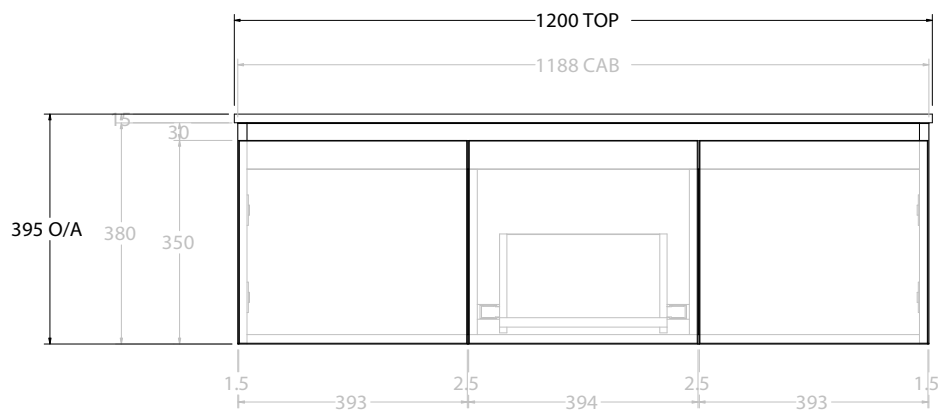

TOP:	CAST MARBLE LAURETTA 1200
BASIN POSITION:	CENTRE BASIN

NOTES:
ALL DIMENSIONS ARE NOMINAL AND SUBJECT TO CHANGE. DO NOT DRILL OR ROUGH IN UNTIL YOU HAVE RECEIVED AND MEASURED YOUR PRODUCT. ALL DIMENSIONS ARE IN MILLIMETRES. DO NOT MEASURE FROM DRAWING.

PRODUCT:	GLACIER DOOR & DRAWER SLIM 1200 WALL HUNG OFFSET BASIN	
CODE:	LITE: GLLFCS1200WHLCM*	PRO: GLPFC51200WHLCM*
MOUNTING:	WALL HUNG	
SIZE:	1200W X 500D X 395H	
CONFIGURATION:	DOOR & DRAWER	
VERSION:	01	DATE: 15/08/22

TOP:	CAST MARBLE LAURETTA 1200
BASIN POSITION:	OFFSET BASIN

NOTES:
ALL DIMENSIONS ARE NOMINAL AND SUBJECT TO CHANGE. DO NOT DRILL OR ROUGH IN UNTIL YOU HAVE RECEIVED AND MEASURED YOUR PRODUCT. ALL DIMENSIONS ARE IN MILLIMETRES. DO NOT MEASURE FROM DRAWING. *LEFT HAND OFFSET PICTURED, RIGHT HAND OFFSET IS SAME BUT MIRRORED (REPLACE CODE SUFFIX L, WITH R)

TOP:	CAST MARBLE LAURETTA 1800
BASIN POSITION:	DOUBLE BASIN

NOTES:
ALL DIMENSIONS ARE NOMINAL AND SUBJECT TO CHANGE. DO NOT DRILL OR ROUGH IN UNTIL YOU HAVE RECEIVED AND MEASURED YOUR PRODUCT. ALL DIMENSIONS ARE IN MILLIMETRES. DO NOT MEASURE FROM DRAWING.