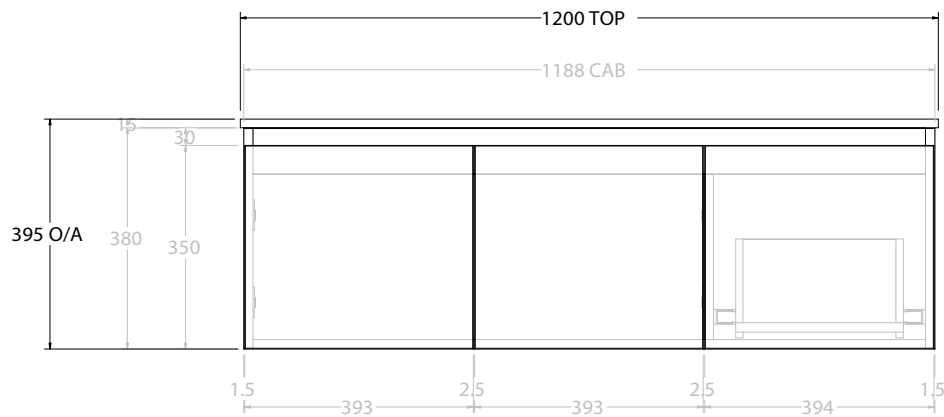

TOP:	CAST MARBLE LAURETTA 900
BASIN POSITION:	OFFSET BASIN

NOTES:
ALL DIMENSIONS ARE NOMINAL AND SUBJECT TO CHANGE. DO NOT DRILL OR ROUGH IN UNTIL YOU HAVE RECEIVED AND MEASURED YOUR PRODUCT. ALL DIMENSIONS ARE IN MILLIMETRES. DO NOT MEASURE FROM DRAWING. *LEFT HAND OFFSET PICTURED, RIGHT HAND OFFSET IS SAME BUT MIRRORED (REPLACE CODE SUFFIX L, WITH R)

PRODUCT:	GLACIER DOOR & DRAWER SLIM 1200 WALL HUNG CENTRE BASIN	
CODE:	LITE: GLLFCS1200WHCCM	PRO: GLPFCS1200WHCCM
MOUNTING:	WALL HUNG	
SIZE:	1200W X 500D X 395H	
CONFIGURATION:	DOOR & DRAWER	
VERSION:	01	DATE: 15/08/22

TOP:	CAST MARBLE LAURETTA 1200
BASIN POSITION:	CENTRE BASIN

NOTES:
ALL DIMENSIONS ARE NOMINAL AND SUBJECT TO CHANGE. DO NOT DRILL OR ROUGH IN UNTIL YOU HAVE RECEIVED AND MEASURED YOUR PRODUCT. ALL DIMENSIONS ARE IN MILLIMETRES. DO NOT MEASURE FROM DRAWING.

TOP:	CAST MARBLE LAURETTA 1800
BASIN POSITION:	DOUBLE BASIN

NOTES:
ALL DIMENSIONS ARE NOMINAL AND SUBJECT TO CHANGE. DO NOT DRILL OR ROUGH IN UNTIL YOU HAVE RECEIVED AND MEASURED YOUR PRODUCT. ALL DIMENSIONS ARE IN MILLIMETRES. DO NOT MEASURE FROM DRAWING.