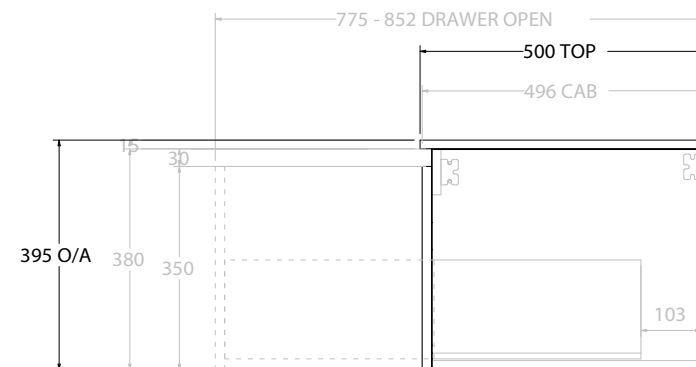

TOP:	CAST MARBLE LAURETTA 1200
BASIN POSITION:	CENTRE BASIN

NOTES:
ALL DIMENSIONS ARE NOMINAL AND SUBJECT TO CHANGE. DO NOT DRILL OR ROUGH IN UNTIL YOU HAVE RECEIVED AND MEASURED YOUR PRODUCT. ALL DIMENSIONS ARE IN MILLIMETRES. DO NOT MEASURE FROM DRAWING.

TOP:	CAST MARBLE LAURETTA 1200
BASIN POSITION:	OFFSET BASIN

NOTES:
ALL DIMENSIONS ARE NOMINAL AND SUBJECT TO CHANGE. DO NOT DRILL OR ROUGH IN UNTIL YOU HAVE RECEIVED AND MEASURED YOUR PRODUCT. ALL DIMENSIONS ARE IN MILLIMETRES. DO NOT MEASURE FROM DRAWING. *LEFT HAND OFFSET PICTURED, RIGHT HAND OFFSET IS SAME BUT MIRRORED (REPLACE CODE SUFFIX L, WITH R)

TOP:	CAST MARBLE LAURETTA 1200
BASIN POSITION:	DOUBLE BASIN

NOTES:
ALL DIMENSIONS ARE NOMINAL AND SUBJECT TO CHANGE. DO NOT DRILL OR ROUGH IN UNTIL YOU HAVE RECEIVED AND MEASURED YOUR PRODUCT. ALL DIMENSIONS ARE IN MILLIMETRES. DO NOT MEASURE FROM DRAWING.

TOP:	CAST MARBLE LAURETTA 1800
BASIN POSITION:	DOUBLE BASIN

NOTES:
ALL DIMENSIONS ARE NOMINAL AND SUBJECT TO CHANGE. DO NOT DRILL OR ROUGH IN UNTIL YOU HAVE RECEIVED AND MEASURED YOUR PRODUCT. ALL DIMENSIONS ARE IN MILLIMETRES. DO NOT MEASURE FROM DRAWING.