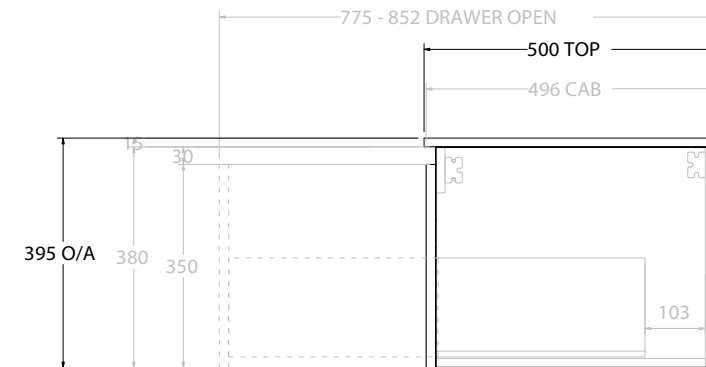

TOP:	CAST MARBLE LAURETTA 900
BASIN POSITION:	CENTRE BASIN

NOTES:
ALL DIMENSIONS ARE NOMINAL AND SUBJECT TO CHANGE. DO NOT DRILL OR ROUGH IN UNTIL YOU HAVE RECEIVED AND MEASURED YOUR PRODUCT. ALL DIMENSIONS ARE IN MILLIMETRES. DO NOT MEASURE FROM DRAWING.

TOP:	CAST MARBLE LAURETTA 900
BASIN POSITION:	OFFSET BASIN

NOTES:
ALL DIMENSIONS ARE NOMINAL AND SUBJECT TO CHANGE. DO NOT DRILL OR ROUGH IN UNTIL YOU HAVE RECEIVED AND MEASURED YOUR PRODUCT. ALL DIMENSIONS ARE IN MILLIMETRES. DO NOT MEASURE FROM DRAWING. *LEFT HAND OFFSET PICTURED, RIGHT HAND OFFSET IS SAME BUT MIRRORED (REPLACE CODE SUFFIX L, WITH R)

TOP:	CAST MARBLE LAURETTA 1200
BASIN POSITION:	CENTRE BASIN

NOTES:
ALL DIMENSIONS ARE NOMINAL AND SUBJECT TO CHANGE. DO NOT DRILL OR ROUGH IN UNTIL YOU HAVE RECEIVED AND MEASURED YOUR PRODUCT. ALL DIMENSIONS ARE IN MILLIMETRES. DO NOT MEASURE FROM DRAWING.

TOP:	CAST MARBLE LAURETTA 1800
BASIN POSITION:	DOUBLE BASIN

NOTES:
ALL DIMENSIONS ARE NOMINAL AND SUBJECT TO CHANGE. DO NOT DRILL OR ROUGH IN UNTIL YOU HAVE RECEIVED AND MEASURED YOUR PRODUCT. ALL DIMENSIONS ARE IN MILLIMETRES. DO NOT MEASURE FROM DRAWING.