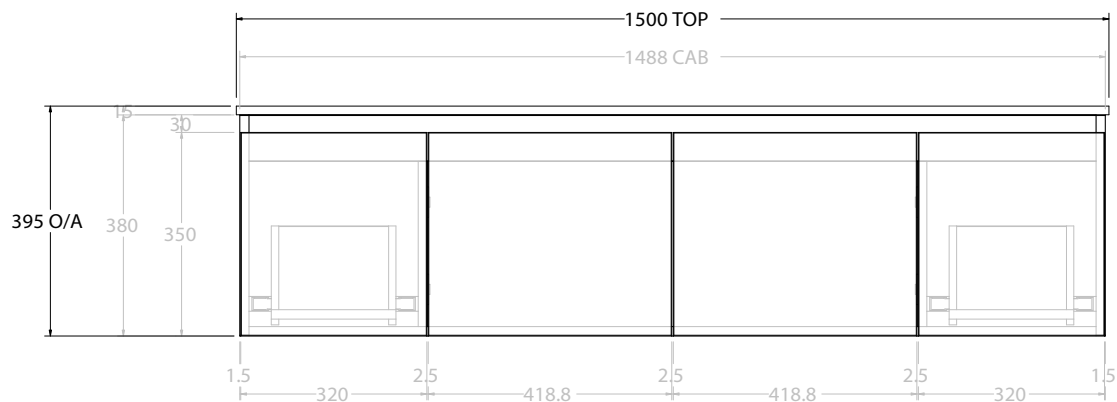

TOP:	CAST MARBLE LAURETTA 1200
BASIN POSITION:	OFFSET BASIN

NOTES:
ALL DIMENSIONS ARE NOMINAL AND SUBJECT TO CHANGE. DO NOT DRILL OR ROUGH IN UNTIL YOU HAVE RECEIVED AND MEASURED YOUR PRODUCT. ALL DIMENSIONS ARE IN MILLIMETRES. DO NOT MEASURE FROM DRAWING. *LEFT HAND OFFSET PICTURED, RIGHT HAND OFFSET IS SAME BUT MIRRORED (REPLACE CODE SUFFIX L, WITH R)

Adp

PRODUCT:	GLACIER DOOR & DRAWER SLIM 1200 WALL HUNG DOUBLE BASIN	
CODE:	LITE: GLLFCS1200WHDCM	PRO: GLPFCS1200WHDCM
MOUNTING:	WALL HUNG	
SIZE:	1200W X 500D X 395H	
CONFIGURATION:	DOOR & DRAWER	
VERSION:	01	DATE: 15/08/22

TOP:	CAST MARBLE LAURETTA 1200
BASIN POSITION:	DOUBLE BASIN

NOTES:
ALL DIMENSIONS ARE NOMINAL AND SUBJECT TO CHANGE. DO NOT DRILL OR ROUGH IN UNTIL YOU HAVE RECEIVED AND MEASURED YOUR PRODUCT. ALL DIMENSIONS ARE IN MILLIMETRES. DO NOT MEASURE FROM DRAWING.