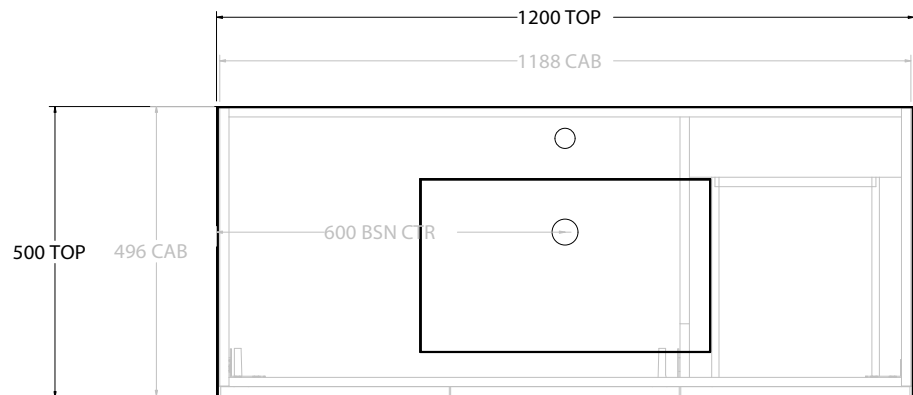

PRODUCT:	GLACIER DOOR & DRAWER SLIM 900 WALL HUNG CENTRE BASIN	
CODE:	LITE: GLLFCS0900WHCCM	PRO: GLPFC50900WHCCM
MOUNTING:	WALL HUNG	
SIZE:	900W X 500D X 395H	
CONFIGURATION:	DOOR & DRAWER	
VERSION: 01	DATE:	15/08/22

TOP:	CAST MARBLE LAURETTA 900
BASIN POSITION:	CENTRE BASIN

NOTES:
ALL DIMENSIONS ARE NOMINAL AND SUBJECT TO CHANGE. DO NOT DRILL OR ROUGH IN UNTIL YOU HAVE RECEIVED AND MEASURED YOUR PRODUCT. ALL DIMENSIONS ARE IN MILLIMETRES. DO NOT MEASURE FROM DRAWING.

PRODUCT:	GLACIER DOOR & DRAWER SLIM 900 WALL HUNG OFFSET BASIN	
CODE:	LITE: GLLFCS0900WHLCM*	PRO: GLPFC50900WHLCM*
MOUNTING:	WALL HUNG	
SIZE:	900W X 500D X 395H	
CONFIGURATION:	DOOR & DRAWER	
VERSION:	01	DATE: 15/08/22

TOP:	CAST MARBLE LAURETTA 900
BASIN POSITION:	OFFSET BASIN

NOTES:
ALL DIMENSIONS ARE NOMINAL AND SUBJECT TO CHANGE. DO NOT DRILL OR ROUGH IN UNTIL YOU HAVE RECEIVED AND MEASURED YOUR PRODUCT. ALL DIMENSIONS ARE IN MILLIMETRES. DO NOT MEASURE FROM DRAWING. *LEFT HAND OFFSET PICTURED, RIGHT HAND OFFSET IS SAME BUT MIRRORED (REPLACE CODE SUFFIX L, WITH R)