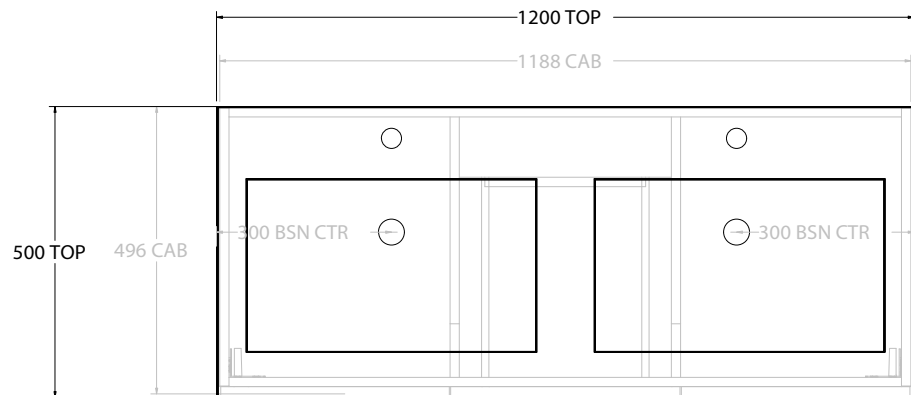

TOP:	CAST MARBLE LAURETTA 1200
BASIN POSITION:	CENTRE BASIN

NOTES:
ALL DIMENSIONS ARE NOMINAL AND SUBJECT TO CHANGE. DO NOT DRILL OR ROUGH IN UNTIL YOU HAVE RECEIVED AND MEASURED YOUR PRODUCT. ALL DIMENSIONS ARE IN MILLIMETRES. DO NOT MEASURE FROM DRAWING.

PRODUCT:	GLACIER DOOR & DRAWER SLIM 1200 WALL HUNG OFFSET BASIN	
CODE:	LITE: GLLFCS1200WHLCM*	PRO: GLPFC51200WHLCM*
MOUNTING:	WALL HUNG	
SIZE:	1200W X 500D X 395H	
CONFIGURATION:	DOOR & DRAWER	
VERSION:	01	DATE: 15/08/22

TOP:	CAST MARBLE LAURETTA 1200
BASIN POSITION:	OFFSET BASIN

NOTES:
ALL DIMENSIONS ARE NOMINAL AND SUBJECT TO CHANGE. DO NOT DRILL OR ROUGH IN UNTIL YOU HAVE RECEIVED AND MEASURED YOUR PRODUCT. ALL DIMENSIONS ARE IN MILLIMETRES. DO NOT MEASURE FROM DRAWING. *LEFT HAND OFFSET PICTURED, RIGHT HAND OFFSET IS SAME BUT MIRRORED (REPLACE CODE SUFFIX L, WITH R)

TOP:	CAST MARBLE LAURETTA 1800
BASIN POSITION:	DOUBLE BASIN

NOTES:
ALL DIMENSIONS ARE NOMINAL AND SUBJECT TO CHANGE. DO NOT DRILL OR ROUGH IN UNTIL YOU HAVE RECEIVED AND MEASURED YOUR PRODUCT. ALL DIMENSIONS ARE IN MILLIMETRES. DO NOT MEASURE FROM DRAWING.