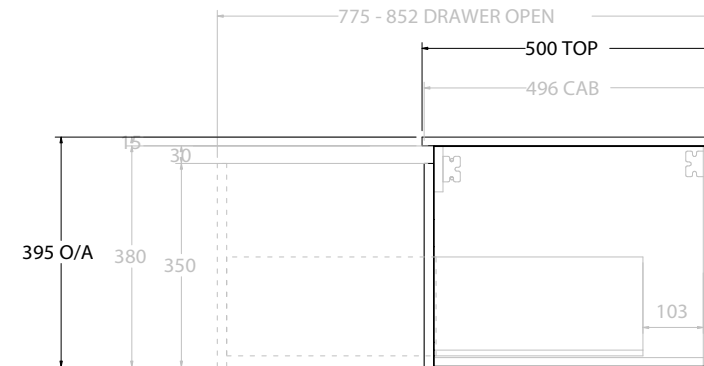

TOP:	CAST MARBLE LAURETTA 1200
BASIN POSITION:	OFFSET BASIN

NOTES:
ALL DIMENSIONS ARE NOMINAL AND SUBJECT TO CHANGE. DO NOT DRILL OR ROUGH IN UNTIL YOU HAVE RECEIVED AND MEASURED YOUR PRODUCT. ALL DIMENSIONS ARE IN MILLIMETRES. DO NOT MEASURE FROM DRAWING. *LEFT HAND OFFSET PICTURED, RIGHT HAND OFFSET IS SAME BUT MIRRORED (REPLACE CODE SUFFIX L, WITH R)

TOP:	CAST MARBLE LAURETTA 1200
BASIN POSITION:	DOUBLE BASIN

NOTES:
ALL DIMENSIONS ARE NOMINAL AND SUBJECT TO CHANGE. DO NOT DRILL OR ROUGH IN UNTIL YOU HAVE RECEIVED AND MEASURED YOUR PRODUCT. ALL DIMENSIONS ARE IN MILLIMETRES. DO NOT MEASURE FROM DRAWING.

TOP:	CAST MARBLE LAURETTA 1500
BASIN POSITION:	CENTRE BASIN

NOTES:
ALL DIMENSIONS ARE NOMINAL AND SUBJECT TO CHANGE. DO NOT DRILL OR ROUGH IN UNTIL YOU HAVE RECEIVED AND MEASURED YOUR PRODUCT. ALL DIMENSIONS ARE IN MILLIMETRES. DO NOT MEASURE FROM DRAWING.

TOP:	CAST MARBLE LAURETTA 1800
BASIN POSITION:	DOUBLE BASIN

NOTES:
ALL DIMENSIONS ARE NOMINAL AND SUBJECT TO CHANGE. DO NOT DRILL OR ROUGH IN UNTIL YOU HAVE RECEIVED AND MEASURED YOUR PRODUCT. ALL DIMENSIONS ARE IN MILLIMETRES. DO NOT MEASURE FROM DRAWING.