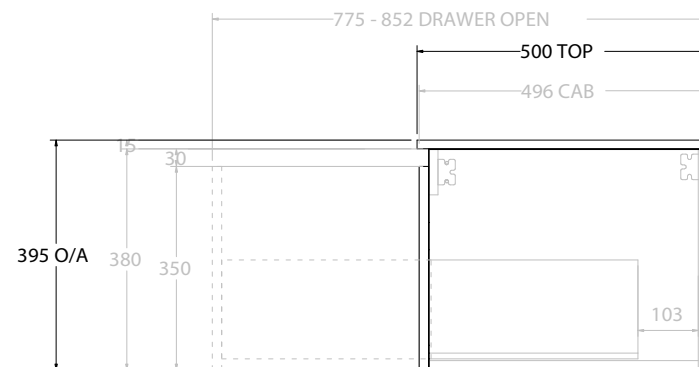

TOP:	CAST MARBLE LAURETTA 900
BASIN POSITION:	CENTRE BASIN

NOTES:
ALL DIMENSIONS ARE NOMINAL AND SUBJECT TO CHANGE. DO NOT DRILL OR ROUGH IN UNTIL YOU HAVE RECEIVED AND MEASURED YOUR PRODUCT. ALL DIMENSIONS ARE IN MILLIMETRES. DO NOT MEASURE FROM DRAWING.

PRODUCT:	GLACIER DOOR & DRAWER SLIM 900 WALL HUNG OFFSET BASIN	
CODE:	LITE: GLLFCS0900WHLCM*	PRO: GLPFC50900WHLCM*
MOUNTING:	WALL HUNG	
SIZE:	900W X 500D X 395H	
CONFIGURATION:	DOOR & DRAWER	
VERSION:	01	DATE: 15/08/22

TOP:	CAST MARBLE LAURETTA 900
BASIN POSITION:	OFFSET BASIN

NOTES:
ALL DIMENSIONS ARE NOMINAL AND SUBJECT TO CHANGE. DO NOT DRILL OR ROUGH IN UNTIL YOU HAVE RECEIVED AND MEASURED YOUR PRODUCT. ALL DIMENSIONS ARE IN MILLIMETRES. DO NOT MEASURE FROM DRAWING. *LEFT HAND OFFSET PICTURED, RIGHT HAND OFFSET IS SAME BUT MIRRORED (REPLACE CODE SUFFIX L, WITH R)

TOP:	CAST MARBLE LAURETTA 1800
BASIN POSITION:	DOUBLE BASIN

NOTES:
ALL DIMENSIONS ARE NOMINAL AND SUBJECT TO CHANGE. DO NOT DRILL OR ROUGH IN UNTIL YOU HAVE RECEIVED AND MEASURED YOUR PRODUCT. ALL DIMENSIONS ARE IN MILLIMETRES. DO NOT MEASURE FROM DRAWING.