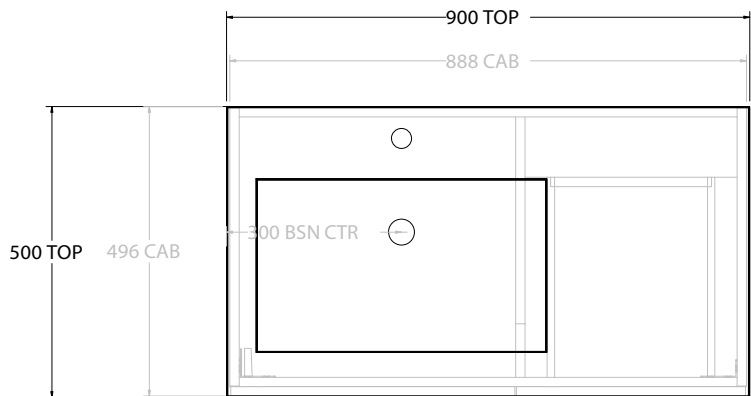

TOP:	CAST MARBLE LAURETTA 750
BASIN POSITION:	CENTRE BASIN

NOTES:
ALL DIMENSIONS ARE NOMINAL AND SUBJECT TO CHANGE. DO NOT DRILL OR ROUGH IN UNTIL YOU HAVE RECEIVED AND MEASURED YOUR PRODUCT. ALL DIMENSIONS ARE IN MILLIMETRES. DO NOT MEASURE FROM DRAWING.

PRODUCT:	GLACIER DOOR & DRAWER SLIM 900 WALL HUNG CENTRE BASIN	
CODE:	LITE: GLLFCS0900WHCCM	PRO: GLPFC50900WHCCM
MOUNTING:	WALL HUNG	
SIZE:	900W X 500D X 395H	
CONFIGURATION:	DOOR & DRAWER	
VERSION: 01	DATE:	15/08/22

TOP:	CAST MARBLE LAURETTA 900
BASIN POSITION:	CENTRE BASIN

NOTES:
ALL DIMENSIONS ARE NOMINAL AND SUBJECT TO CHANGE. DO NOT DRILL OR ROUGH IN UNTIL YOU HAVE RECEIVED AND MEASURED YOUR PRODUCT. ALL DIMENSIONS ARE IN MILLIMETRES. DO NOT MEASURE FROM DRAWING.

TOP:	CAST MARBLE LAURETTA 1800
BASIN POSITION:	DOUBLE BASIN

NOTES:
ALL DIMENSIONS ARE NOMINAL AND SUBJECT TO CHANGE. DO NOT DRILL OR ROUGH IN UNTIL YOU HAVE RECEIVED AND MEASURED YOUR PRODUCT. ALL DIMENSIONS ARE IN MILLIMETRES. DO NOT MEASURE FROM DRAWING.