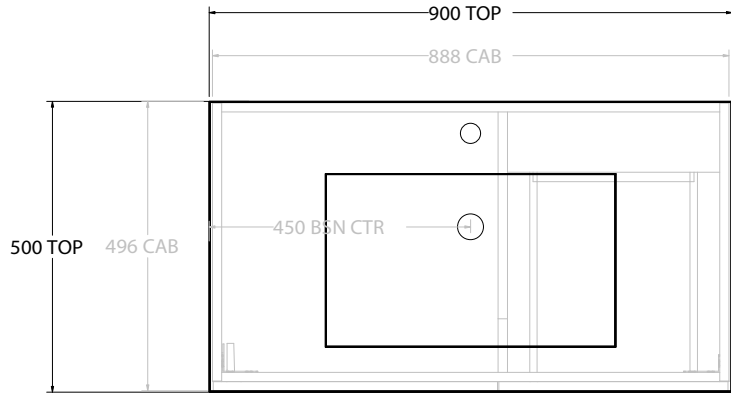

PRODUCT:	GLACIER DOOR & DRAWER SLIM 750 WALL HUNG CENTRE BASIN	
CODE:	LITE: GLLFCS0750WHCCM	PRO: GLPFC0750WHCCM
MOUNTING:	WALL HUNG	
SIZE:	750W X 500D X 395H	
CONFIGURATION:	DOOR & DRAWER	
VERSION:	01	DATE: 15/08/22

TOP:	CAST MARBLE LAURETTA 750
BASIN POSITION:	CENTRE BASIN

NOTES:
ALL DIMENSIONS ARE NOMINAL AND SUBJECT TO CHANGE. DO NOT DRILL OR ROUGH IN UNTIL YOU HAVE RECEIVED AND MEASURED YOUR PRODUCT. ALL DIMENSIONS ARE IN MILLIMETRES. DO NOT MEASURE FROM DRAWING.

PRODUCT:	GLACIER DOOR & DRAWER SLIM 900 WALL HUNG CENTRE BASIN	
CODE:	LITE: GLLFCS0900WHCCM	PRO: GLPFC50900WHCCM
MOUNTING:	WALL HUNG	
SIZE:	900W X 500D X 395H	
CONFIGURATION:	DOOR & DRAWER	
VERSION: 01	DATE:	15/08/22

TOP:	CAST MARBLE LAURETTA 900
BASIN POSITION:	CENTRE BASIN

NOTES:
ALL DIMENSIONS ARE NOMINAL AND SUBJECT TO CHANGE. DO NOT DRILL OR ROUGH IN UNTIL YOU HAVE RECEIVED AND MEASURED YOUR PRODUCT. ALL DIMENSIONS ARE IN MILLIMETRES. DO NOT MEASURE FROM DRAWING.