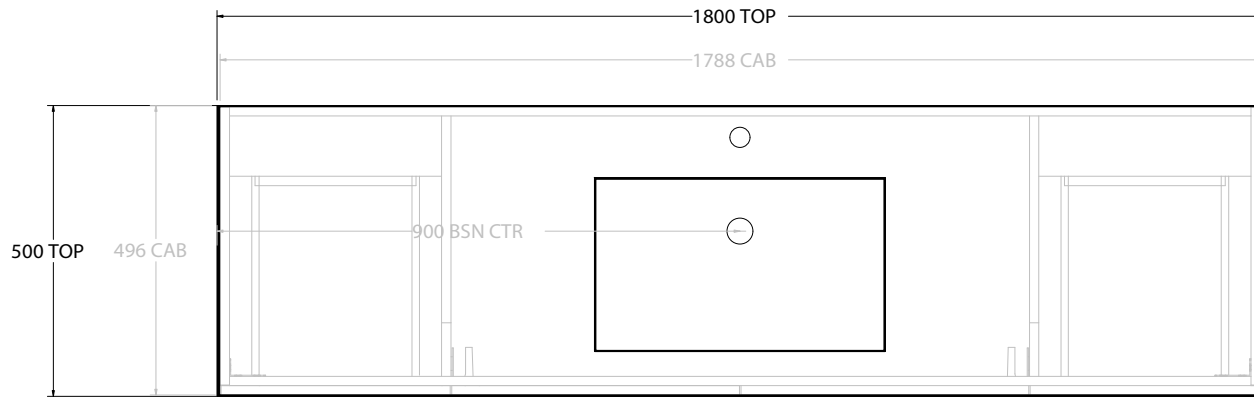

TOP:	CAST MARBLE LAURETTA 1500
BASIN POSITION:	CENTRE BASIN

NOTES:
ALL DIMENSIONS ARE NOMINAL AND SUBJECT TO CHANGE. DO NOT DRILL OR ROUGH IN UNTIL YOU HAVE RECEIVED AND MEASURED YOUR PRODUCT. ALL DIMENSIONS ARE IN MILLIMETRES. DO NOT MEASURE FROM DRAWING.

TOP:	CAST MARBLE LAURETTA 1500
BASIN POSITION:	DOUBLE BASIN

NOTES:
ALL DIMENSIONS ARE NOMINAL AND SUBJECT TO CHANGE. DO NOT DRILL OR ROUGH IN UNTIL YOU HAVE RECEIVED AND MEASURED YOUR PRODUCT. ALL DIMENSIONS ARE IN MILLIMETRES. DO NOT MEASURE FROM DRAWING.