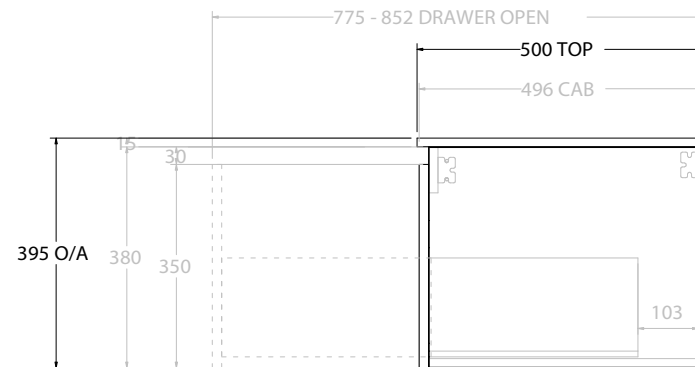

TOP:	CAST MARBLE LAURETTA 750
BASIN POSITION:	CENTRE BASIN

NOTES:
ALL DIMENSIONS ARE NOMINAL AND SUBJECT TO CHANGE. DO NOT DRILL OR ROUGH IN UNTIL YOU HAVE RECEIVED AND MEASURED YOUR PRODUCT. ALL DIMENSIONS ARE IN MILLIMETRES. DO NOT MEASURE FROM DRAWING.

TOP:	CAST MARBLE LAURETTA 900
BASIN POSITION:	CENTRE BASIN

NOTES:
ALL DIMENSIONS ARE NOMINAL AND SUBJECT TO CHANGE. DO NOT DRILL OR ROUGH IN UNTIL YOU HAVE RECEIVED AND MEASURED YOUR PRODUCT. ALL DIMENSIONS ARE IN MILLIMETRES. DO NOT MEASURE FROM DRAWING.

TOP:	CAST MARBLE LAURETTA 900
BASIN POSITION:	OFFSET BASIN

NOTES:
ALL DIMENSIONS ARE NOMINAL AND SUBJECT TO CHANGE. DO NOT DRILL OR ROUGH IN UNTIL YOU HAVE RECEIVED AND MEASURED YOUR PRODUCT. ALL DIMENSIONS ARE IN MILLIMETRES. DO NOT MEASURE FROM DRAWING. *LEFT HAND OFFSET PICTURED, RIGHT HAND OFFSET IS SAME BUT MIRRORED (REPLACE CODE SUFFIX L, WITH R)

TOP:	CAST MARBLE LAURETTA 1800
BASIN POSITION:	DOUBLE BASIN

NOTES:
ALL DIMENSIONS ARE NOMINAL AND SUBJECT TO CHANGE. DO NOT DRILL OR ROUGH IN UNTIL YOU HAVE RECEIVED AND MEASURED YOUR PRODUCT. ALL DIMENSIONS ARE IN MILLIMETRES. DO NOT MEASURE FROM DRAWING.