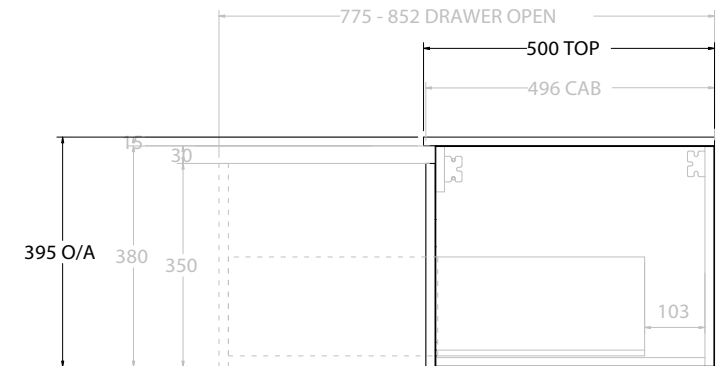

TOP:	CAST MARBLE LAURETTA 1500
BASIN POSITION:	CENTRE BASIN

NOTES:
ALL DIMENSIONS ARE NOMINAL AND SUBJECT TO CHANGE. DO NOT DRILL OR ROUGH IN UNTIL YOU HAVE RECEIVED AND MEASURED YOUR PRODUCT. ALL DIMENSIONS ARE IN MILLIMETRES. DO NOT MEASURE FROM DRAWING.

TOP:	CAST MARBLE LAURETTA 1500
BASIN POSITION:	DOUBLE BASIN

NOTES:
ALL DIMENSIONS ARE NOMINAL AND SUBJECT TO CHANGE. DO NOT DRILL OR ROUGH IN UNTIL YOU HAVE RECEIVED AND MEASURED YOUR PRODUCT. ALL DIMENSIONS ARE IN MILLIMETRES. DO NOT MEASURE FROM DRAWING.

TOP:	CAST MARBLE LAURETTA 1800
BASIN POSITION:	CENTRE BASIN

NOTES:
ALL DIMENSIONS ARE NOMINAL AND SUBJECT TO CHANGE. DO NOT DRILL OR ROUGH IN UNTIL YOU HAVE RECEIVED AND MEASURED YOUR PRODUCT. ALL DIMENSIONS ARE IN MILLIMETRES. DO NOT MEASURE FROM DRAWING.

TOP:	CAST MARBLE LAURETTA 1800
BASIN POSITION:	DOUBLE BASIN

NOTES:
ALL DIMENSIONS ARE NOMINAL AND SUBJECT TO CHANGE. DO NOT DRILL OR ROUGH IN UNTIL YOU HAVE RECEIVED AND MEASURED YOUR PRODUCT. ALL DIMENSIONS ARE IN MILLIMETRES. DO NOT MEASURE FROM DRAWING.