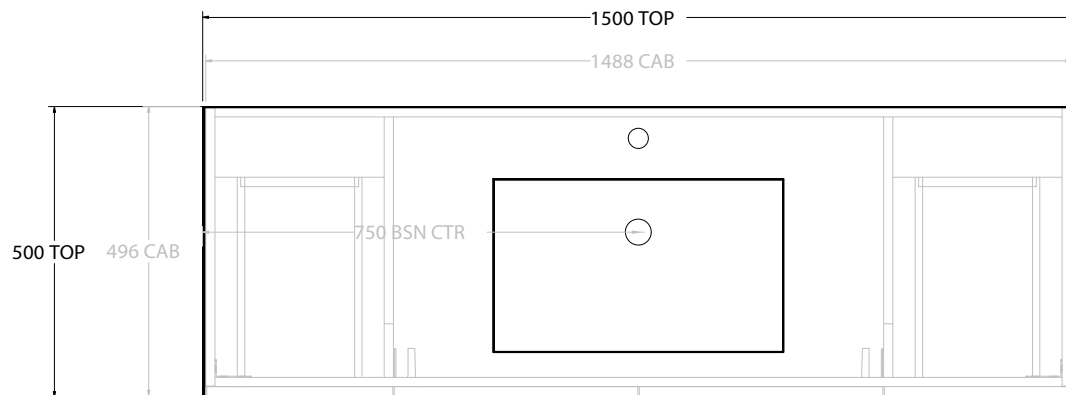

TOP:	CAST MARBLE LAURETTA 1200
BASIN POSITION:	OFFSET BASIN

NOTES:
ALL DIMENSIONS ARE NOMINAL AND SUBJECT TO CHANGE. DO NOT DRILL OR ROUGH IN UNTIL YOU HAVE RECEIVED AND MEASURED YOUR PRODUCT. ALL DIMENSIONS ARE IN MILLIMETRES. DO NOT MEASURE FROM DRAWING. *LEFT HAND OFFSET PICTURED, RIGHT HAND OFFSET IS SAME BUT MIRRORED (REPLACE CODE SUFFIX L, WITH R)

Adp

PRODUCT:	GLACIER DOOR & DRAWER SLIM 1200 WALL HUNG DOUBLE BASIN	
CODE:	LITE: GLLFCS1200WHDCM	PRO: GLPFCS1200WHDCM
MOUNTING:	WALL HUNG	
SIZE:	1200W X 500D X 395H	
CONFIGURATION:	DOOR & DRAWER	
VERSION:	01	DATE: 15/08/22

TOP:	CAST MARBLE LAURETTA 1200
BASIN POSITION:	DOUBLE BASIN

NOTES:
ALL DIMENSIONS ARE NOMINAL AND SUBJECT TO CHANGE. DO NOT DRILL OR ROUGH IN UNTIL YOU HAVE RECEIVED AND MEASURED YOUR PRODUCT. ALL DIMENSIONS ARE IN MILLIMETRES. DO NOT MEASURE FROM DRAWING.