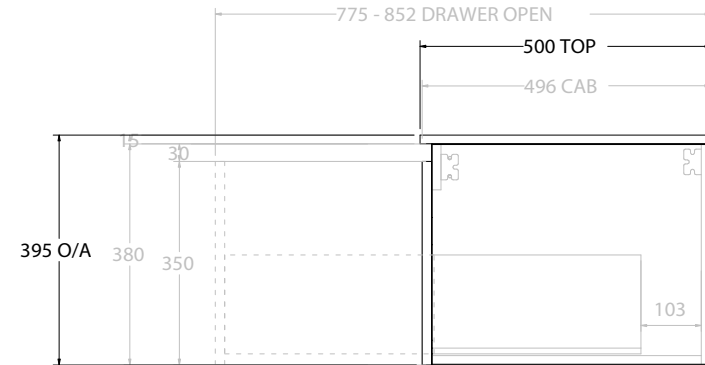

PRODUCT:	GLACIER DOOR & DRAWER SLIM 750 WALL HUNG CENTRE BASIN	
CODE:	LITE: GLLFCS0750WHCCM	PRO: GLPFC0750WHCCM
MOUNTING:	WALL HUNG	
SIZE:	750W X 500D X 395H	
CONFIGURATION:	DOOR & DRAWER	
VERSION:	01	DATE: 15/08/22

TOP:	CAST MARBLE LAURETTA 750
BASIN POSITION:	CENTRE BASIN

NOTES:
ALL DIMENSIONS ARE NOMINAL AND SUBJECT TO CHANGE. DO NOT DRILL OR ROUGH IN UNTIL YOU HAVE RECEIVED AND MEASURED YOUR PRODUCT. ALL DIMENSIONS ARE IN MILLIMETRES. DO NOT MEASURE FROM DRAWING.

TOP:	CAST MARBLE LAURETTA 900
BASIN POSITION:	CENTRE BASIN

NOTES:
ALL DIMENSIONS ARE NOMINAL AND SUBJECT TO CHANGE. DO NOT DRILL OR ROUGH IN UNTIL YOU HAVE RECEIVED AND MEASURED YOUR PRODUCT. ALL DIMENSIONS ARE IN MILLIMETRES. DO NOT MEASURE FROM DRAWING.

TOP:	CAST MARBLE LAURETTA 1800
BASIN POSITION:	DOUBLE BASIN

NOTES:
ALL DIMENSIONS ARE NOMINAL AND SUBJECT TO CHANGE. DO NOT DRILL OR ROUGH IN UNTIL YOU HAVE RECEIVED AND MEASURED YOUR PRODUCT. ALL DIMENSIONS ARE IN MILLIMETRES. DO NOT MEASURE FROM DRAWING.