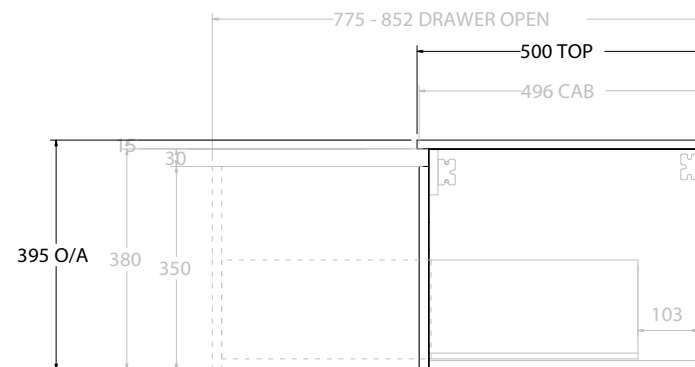

TOP:	CAST MARBLE LAURETTA 900
BASIN POSITION:	OFFSET BASIN

NOTES:
ALL DIMENSIONS ARE NOMINAL AND SUBJECT TO CHANGE. DO NOT DRILL OR ROUGH IN UNTIL YOU HAVE RECEIVED AND MEASURED YOUR PRODUCT. ALL DIMENSIONS ARE IN MILLIMETRES. DO NOT MEASURE FROM DRAWING. *LEFT HAND OFFSET PICTURED, RIGHT HAND OFFSET IS SAME BUT MIRRORED (REPLACE CODE SUFFIX L, WITH R)

TOP:	CAST MARBLE LAURETTA 1200
BASIN POSITION:	CENTRE BASIN

NOTES:
ALL DIMENSIONS ARE NOMINAL AND SUBJECT TO CHANGE. DO NOT DRILL OR ROUGH IN UNTIL YOU HAVE RECEIVED AND MEASURED YOUR PRODUCT. ALL DIMENSIONS ARE IN MILLIMETRES. DO NOT MEASURE FROM DRAWING.

TOP:	CAST MARBLE LAURETTA 1200
BASIN POSITION:	OFFSET BASIN

NOTES:
ALL DIMENSIONS ARE NOMINAL AND SUBJECT TO CHANGE. DO NOT DRILL OR ROUGH IN UNTIL YOU HAVE RECEIVED AND MEASURED YOUR PRODUCT. ALL DIMENSIONS ARE IN MILLIMETRES. DO NOT MEASURE FROM DRAWING. *LEFT HAND OFFSET PICTURED, RIGHT HAND OFFSET IS SAME BUT MIRRORED (REPLACE CODE SUFFIX L, WITH R)

TOP:	CAST MARBLE LAURETTA 1800
BASIN POSITION:	DOUBLE BASIN

NOTES:
ALL DIMENSIONS ARE NOMINAL AND SUBJECT TO CHANGE. DO NOT DRILL OR ROUGH IN UNTIL YOU HAVE RECEIVED AND MEASURED YOUR PRODUCT. ALL DIMENSIONS ARE IN MILLIMETRES. DO NOT MEASURE FROM DRAWING.