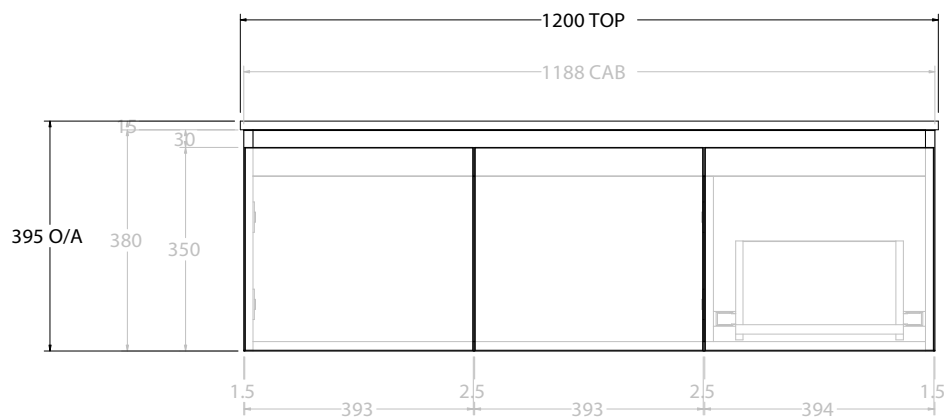

TOP:	CAST MARBLE LAURETTA 900
BASIN POSITION:	CENTRE BASIN

NOTES:
ALL DIMENSIONS ARE NOMINAL AND SUBJECT TO CHANGE. DO NOT DRILL OR ROUGH IN UNTIL YOU HAVE RECEIVED AND MEASURED YOUR PRODUCT. ALL DIMENSIONS ARE IN MILLIMETRES. DO NOT MEASURE FROM DRAWING.

PRODUCT:	GLACIER DOOR & DRAWER SLIM 900 WALL HUNG OFFSET BASIN	
CODE:	LITE: GLLFCS0900WHLCM*	PRO: GLPFC50900WHLCM*
MOUNTING:	WALL HUNG	
SIZE:	900W X 500D X 395H	
CONFIGURATION:	DOOR & DRAWER	
VERSION:	01	DATE: 15/08/22

TOP:	CAST MARBLE LAURETTA 900
BASIN POSITION:	OFFSET BASIN

NOTES:
ALL DIMENSIONS ARE NOMINAL AND SUBJECT TO CHANGE. DO NOT DRILL OR ROUGH IN UNTIL YOU HAVE RECEIVED AND MEASURED YOUR PRODUCT. ALL DIMENSIONS ARE IN MILLIMETRES. DO NOT MEASURE FROM DRAWING. *LEFT HAND OFFSET PICTURED, RIGHT HAND OFFSET IS SAME BUT MIRRORED (REPLACE CODE SUFFIX L, WITH R)

TOP:	CAST MARBLE LAURETTA 1800
BASIN POSITION:	DOUBLE BASIN

NOTES:
ALL DIMENSIONS ARE NOMINAL AND SUBJECT TO CHANGE. DO NOT DRILL OR ROUGH IN UNTIL YOU HAVE RECEIVED AND MEASURED YOUR PRODUCT. ALL DIMENSIONS ARE IN MILLIMETRES. DO NOT MEASURE FROM DRAWING.