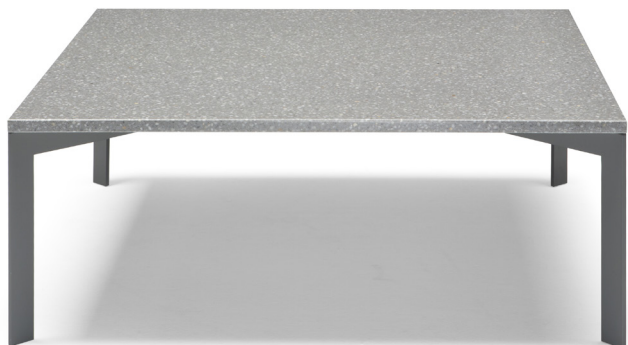

by NATUZZI
DIVANI & DIVANI

■ T042003XOF / T042003XDD