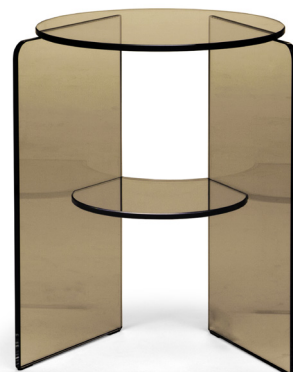

by NATUZZI
DIVANI & DIVANI

■ T041005XOF / T041005XDD
(draft image - projectual review)

■ T041008XOF / T041008XDD

■ T041011XOF / T041011XDD

■ T041006XOF / T041006XDD
(draft image - projectual review)

■ T041009XOF / T041009XDD

■ T041012XOF / T041012XDD

■ T041004XOF / T041004XDD
(draft image - projectual review)

■ T041007XOF / T041007XDD

■ T041010XOF / T041010XDD

SCHEMATICS

ROUND CORNER

70cm x 70cm H 41cm
27,56" x 27,56" H 16,14"

ROUND CENTRAL

90cm x 90cm H 31cm
35,43" x 35,43" H 12,2"

ROUND ACCENT

40cm x 40cm H 51cm
15,75" x 15,75" H 20,08"

FINISHINGS

Frame finishing

BRONZE

SMOKE

Extra Clear Glass

Top finishing

BRONZE

SMOKE

Extra Clear Glass