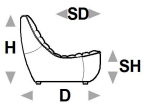

↑ fold following the dotted line ↑

# kalimba.premium 1079

L Length - H Height - D Depth - SH Seat Height - SD Seat Depth  
 Dimensions refer to maximum sizes of the version with closed mechanism (where available).

dimensions	L 90 H83 D101 SH37 SD56	L 160 H83 D101 SH37 SD56	L 101 H83 D101 SH37 SD56	L 114 H83 D114 SH37 SD56	L 90 H83 D164 SH37 SD119
version code	130	243	040	000	400
Description	chair without armr.	2 1/2 seater with no armrests	square corner	corner	chaise longue