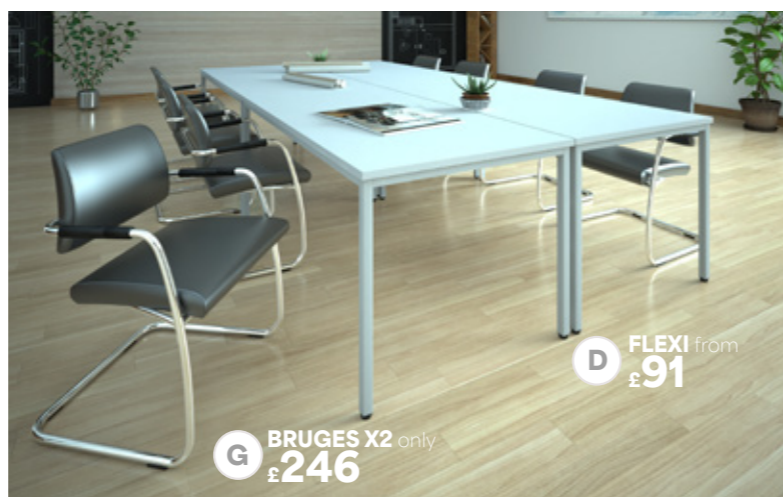

CHAIRS

F

QUAVO visitors

CODE	Description	PRICE
QVO40005-K	Sled frame Mesh back chair with black fabric seat	£315

G

BRUGES visitors

CODE	Description	PRICE
BRU100C1	Fixed arms Leather meeting chair with chrome cantilever frame	£246

H

BARI visitors

CODE	Description	PRICE
BAR100C1	Fixed arms Leather meeting chair with chrome cantilever frame	£129

I

CODA visitors

CODE	Description	PRICE
COD100H	No arms Fabric meeting chair with chrome 4 leg base	£91
COD101H	Fixed arms Fabric meeting chair with chrome 4 leg base	£106

ACCESSORIES

J

PIXEL power module

CODE	Description	PRICE
PX-1	White/silver 1 x UK socket, 1 x USB fast charge (A&C connectors) Mains lead not included	£160

K

AERO power module

CODE	Description	PRICE
APD2PINF/1S/1D/1T-K	Silver/grey 2 x UK sockets, 1 x RJ45 socket, 1 x USB fast charge (A&C connectors) Mains lead not included	£160

EMAIL OUR SALES TEAM
SALES@A1OFFICEFURNITURE.CO.UK