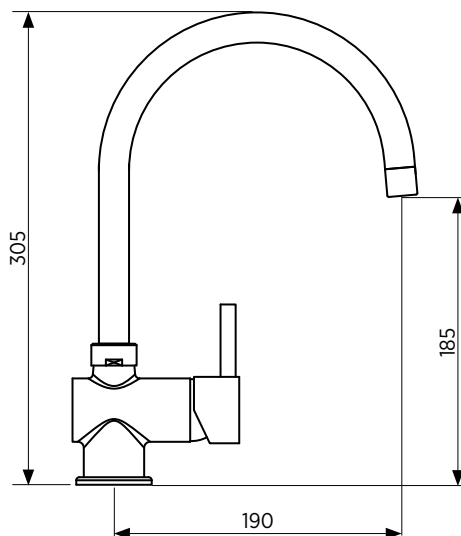

VERSO 211

SINK MIXER

Swivel sink mixer

The Verso Series of tapware presents a sleek cylindrical design with fine lever handle. The sleek styling will complement classic and contemporary spaces.

ORDER CODE	191730	Verso 211 sink mixer	Old code: SMT-211K
WELS	5 star rating, 6.0L/min (T25646)		
HANDLE	Lever handle		
TAPHOLE	35 mm		
CARTRIDGE	Ceramic cartridge		
MATERIAL	Chrome plated solid brass construction		
OTHER	Hot and cold indicators		

SEIMA

bathroom | kitchen | laundry

seima.com.au

Please note

- All measurements are in millimetres.
- Specifications may vary without notice as part of our continuous improvement practices.
- Clean with a damp cloth. Do not use abrasive cleaners, liquids or pastes.