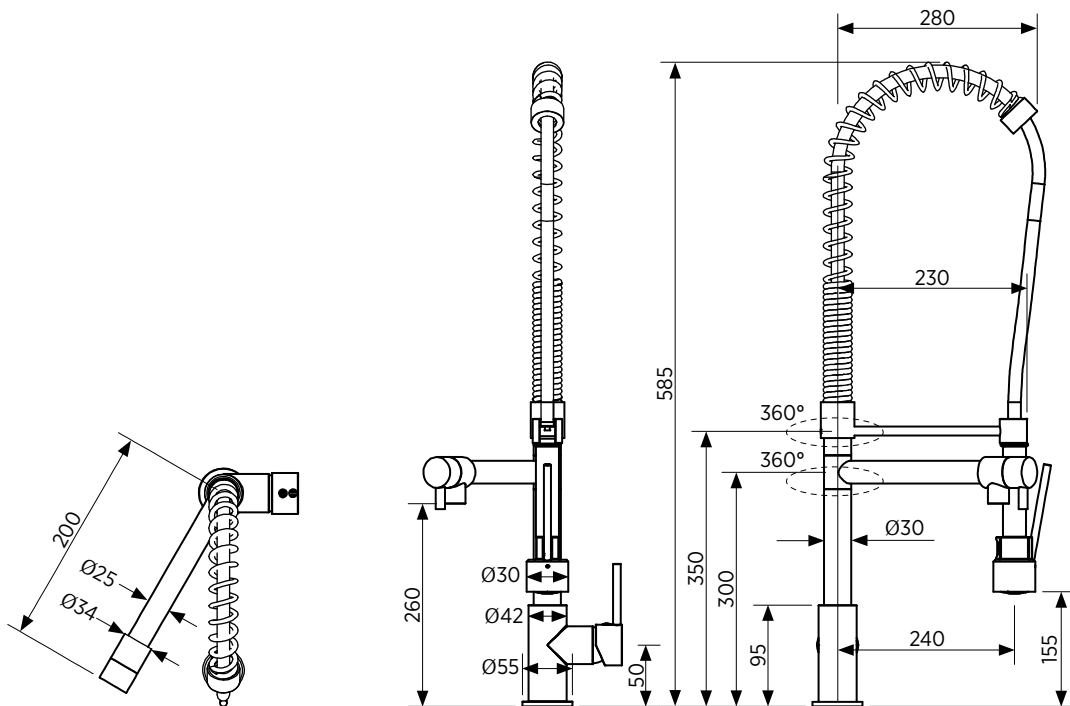

# MEGALO DUO

HAND SPRAY MIXER WITH SWIVEL TAP

## Professional hand spray mixer with separate swivel tap

Exceptionally useful and versatile sink tools. This mixer provides a high level of control over water flow or spray. The spray function is extremely convenient and flexible for rinsing items like vegetables and plates. You can extend the nozzle beyond the sink area — great for filling large pots and vases, for example.

- Flexible hand shower
- Fully adjustable spray
- Separate swivel tap
- Premium quality, chrome finish

ORDER CODE	191733	Megalo Duo	Old code: SMT-22K
WELS	4 star rating, 7.5L/min (HDA0160XH-AS)		
HANDLE	Lever handle		
TAPHOLE	35 mm		
CARTRIDGE	Ceramic cartridge		
MATERIAL	Chrome plated solid brass construction		