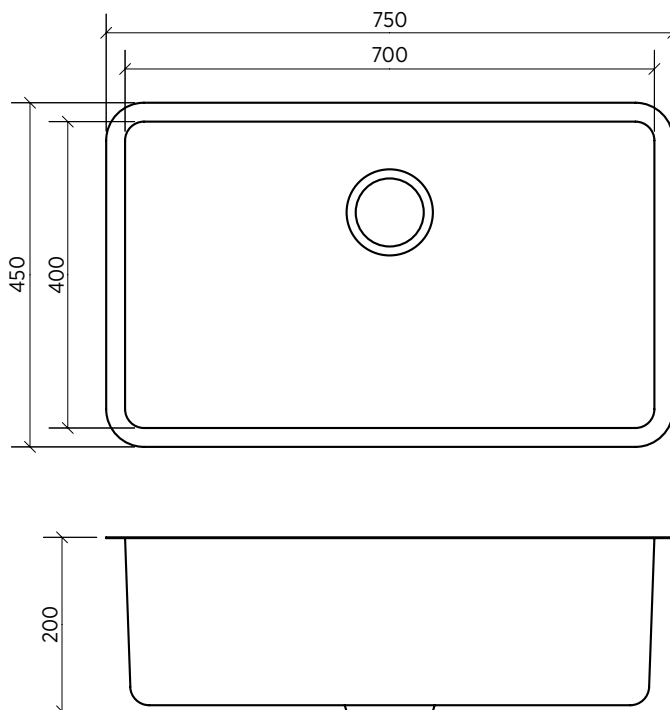

SUMMARY Single bowl, extra-large

ORDER CODE 191677 Kubic 700 old code: SKS-KU700  
191678 Kubic 700, with overflow kit old code: SKS-KU700-OF

WASTE Includes basket waste

OVERFLOW Optional overflow kit available

BOWL SIZE 700 x 400 mm, 200 mm deep

CAPACITY 55 litres

ACCESSORIES A variety of accessories is available.