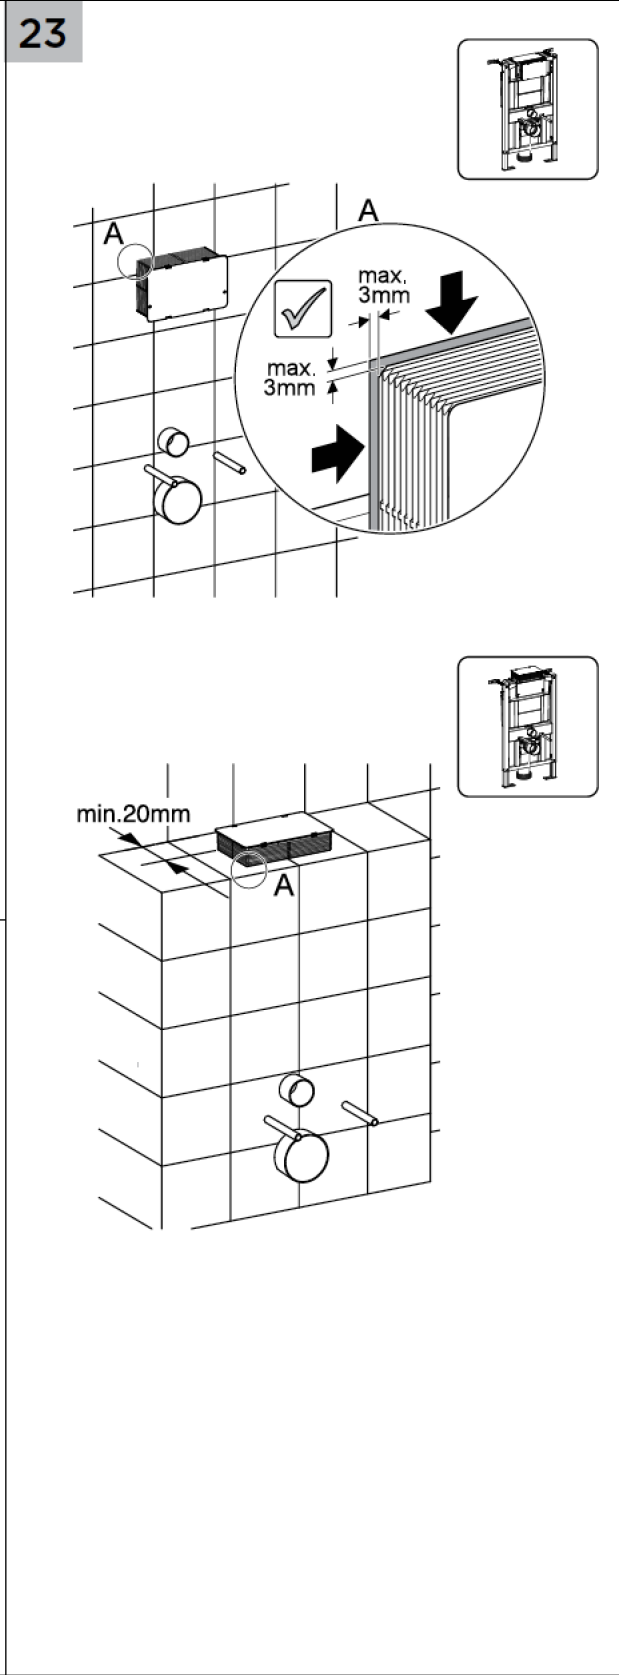

### INSTALLATION GUIDE

- 1 Cistern must be installed by a licensed plumber. Failure to do so may void the warranty.
- 2 Refer to pan specifications for dimensions from finished floor level (FFL) to pan inlet and outlet.
- 3 These instructions show flush plate installation for front and top access. To install flush plate for remote access, refer to the flush plate instructions.

17

18

19

20

1

2

3

4