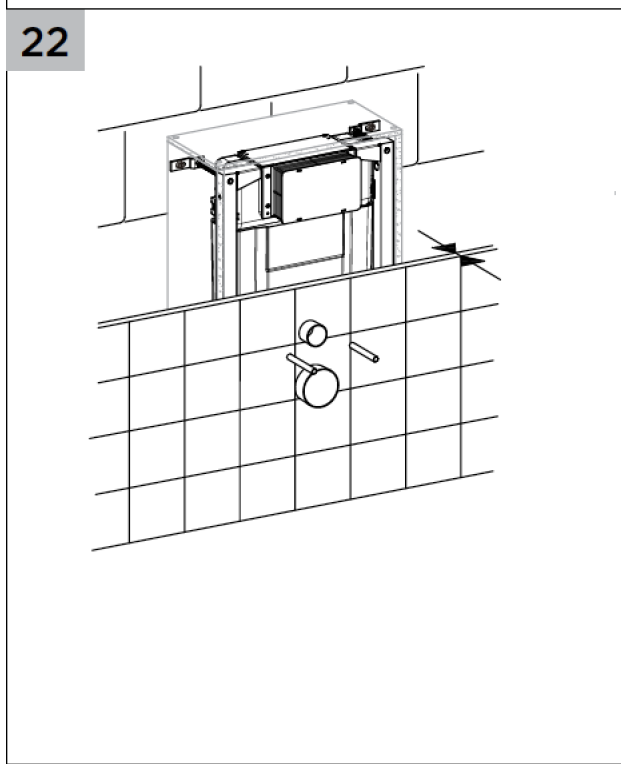

### INSTALLATION GUIDE

- 1 Cistern must be installed by a licensed plumber. Failure to do so may void the warranty.
- 2 Refer to pan specifications for dimensions from finished floor level (FFL) to pan inlet and outlet.
- 3 These instructions show flush plate installation for front and top access. To install flush plate for remote access, refer to the flush plate instructions.

17

18

19

20

1

2

3

4