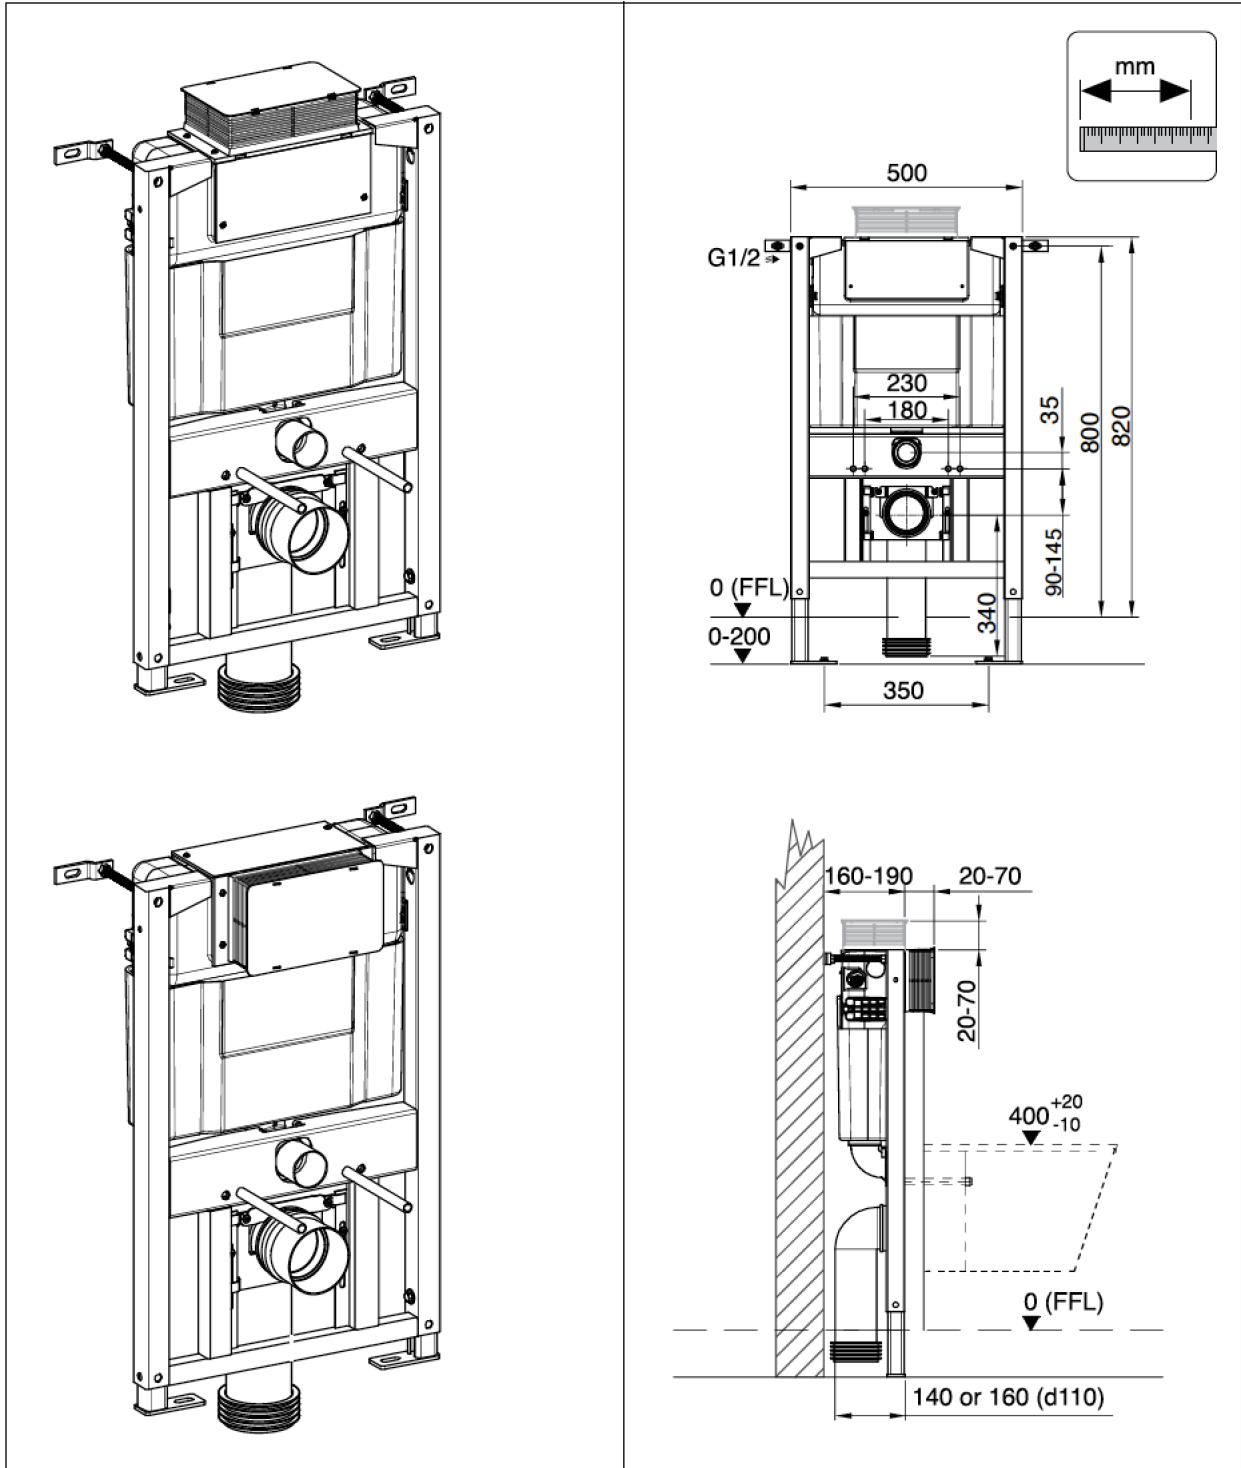

## INWALL CISTERN C201 WITH FRAME

### INSTALLATION GUIDE

- 1 Cistern must be installed by a licensed plumber. Failure to do so may void the warranty.
- 2 Refer to pan specifications for dimensions from finished floor level (FFL) to pan inlet and outlet.
- 3 These instructions show flush plate installation for front and top access. To install flush plate for remote access, refer to the flush plate instructions.

17

18

19

20

1

2

3

4