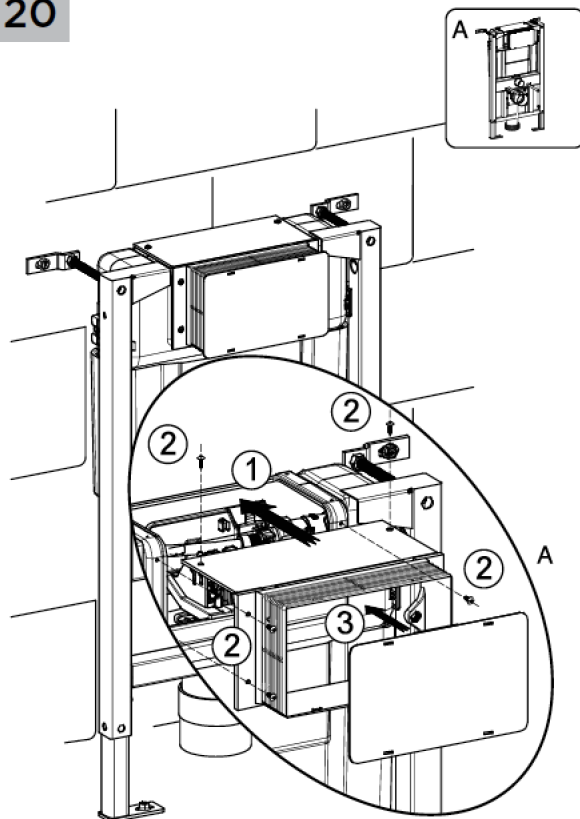

### INSTALLATION GUIDE

- 1 Cistern must be installed by a licensed plumber. Failure to do so may void the warranty.
- 2 Refer to pan specifications for dimensions from finished floor level (FFL) to pan inlet and outlet.
- 3 These instructions show flush plate installation for front and top access. To install flush plate for remote access, refer to the flush plate instructions.

17

18

19

20

1

2

3

4