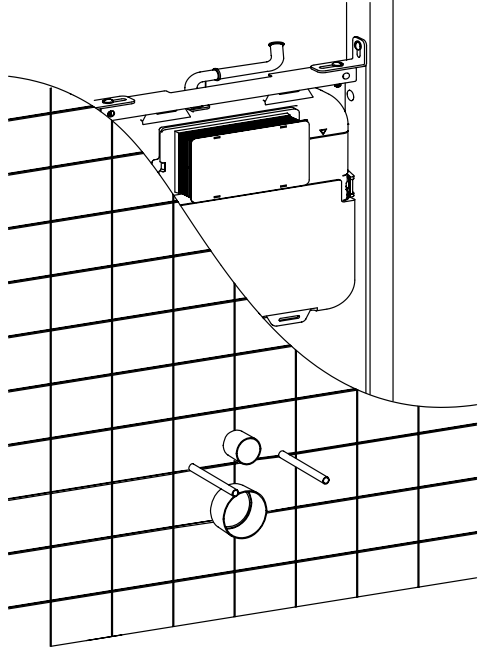

### INSTALLATION GUIDE

- 1 Cistern must be installed by a licensed plumber. Failure to do so may void the warranty.
- 2 Refer to pan specifications for dimensions from finished floor level (FFL) to pan inlet and outlet.
- 3 These instructions show flush plate installation for front access. To install flush plate for remote access, refer to the flush plate instructions.

11

13

12

14

15

16

17