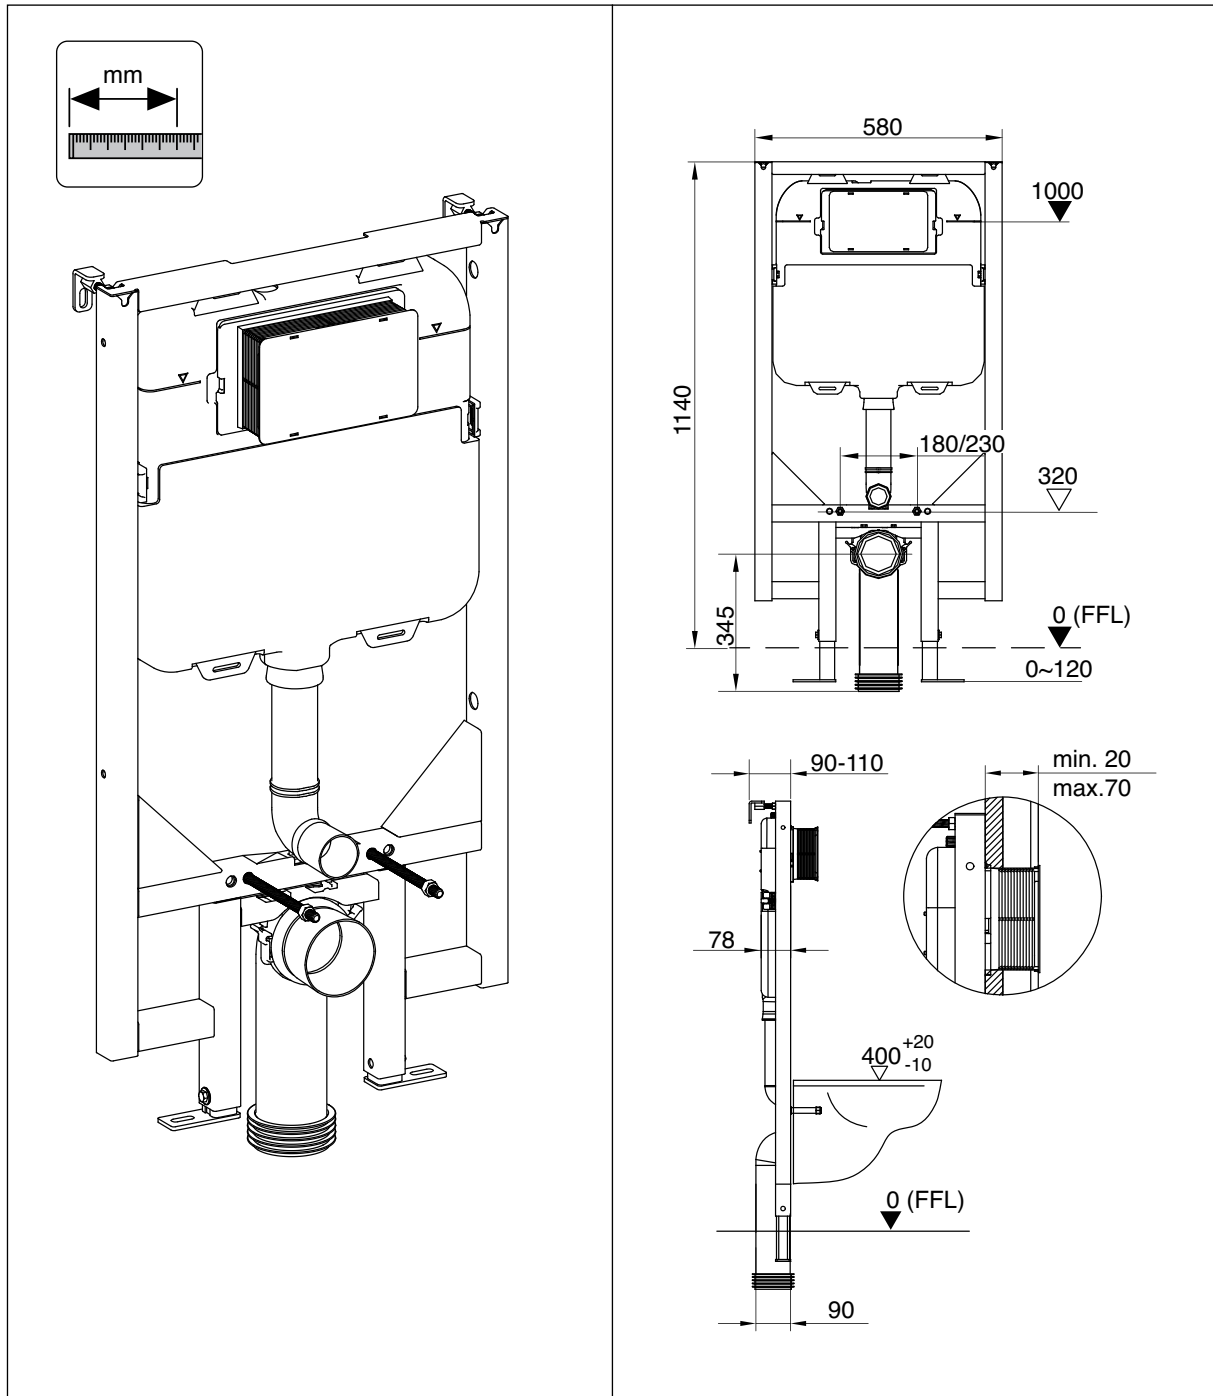

## INSTALLATION GUIDE

# INWALL CISTERN C200 WITH FRAME

### INSTALLATION GUIDE

- 1 Cistern must be installed by a licensed plumber. Failure to do so may void the warranty.
- 2 Refer to pan specifications for dimensions from finished floor level (FFL) to pan inlet and outlet.
- 3 These instructions show flush plate installation for front access. To install flush plate for remote access, refer to the flush plate instructions.