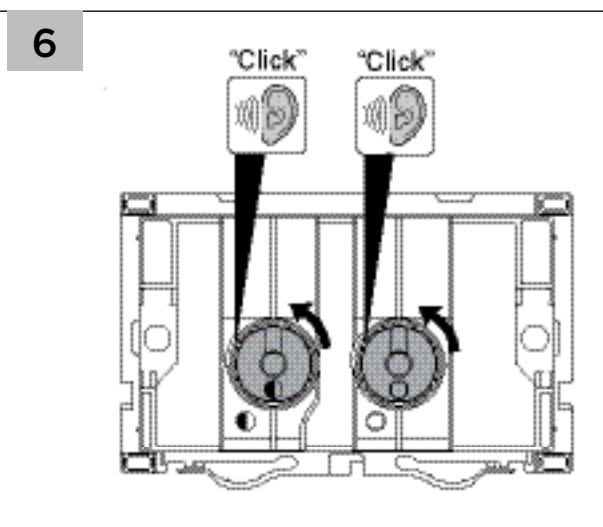

FLUSH PLATE - 100/400/500 SERIES

560115-* 151229

SEIMA

bathroom | kitchen | laundry

seima.com.au

Please note

- All measurements are in millimetres.
- Specifications may vary without notice as part of our continuous improvement practices.
- Clean with a damp cloth. Do not use abrasive cleaners, liquids or pastes.

SEIMA

bathroom | kitchen | laundry

seima.com.au

Please note

- All measurements are in millimetres.
- Specifications may vary without notice as part of our continuous improvement practices.
- Clean with a damp cloth. Do not use abrasive cleaners, liquids or pastes.