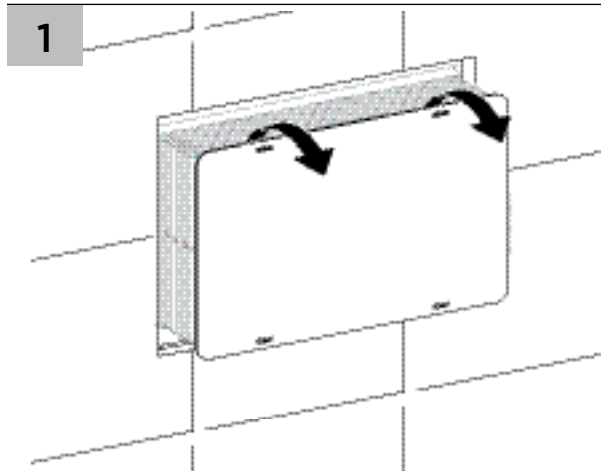

FLUSH PLATE - 100/400/500 SERIES

560115-* 151229

SEIMA

bathroom | kitchen | laundry

seima.com.au

Please note

- All measurements are in millimetres.
- Specifications may vary without notice as part of our continuous improvement practices.
- Clean with a damp cloth. Do not use abrasive cleaners, liquids or pastes.