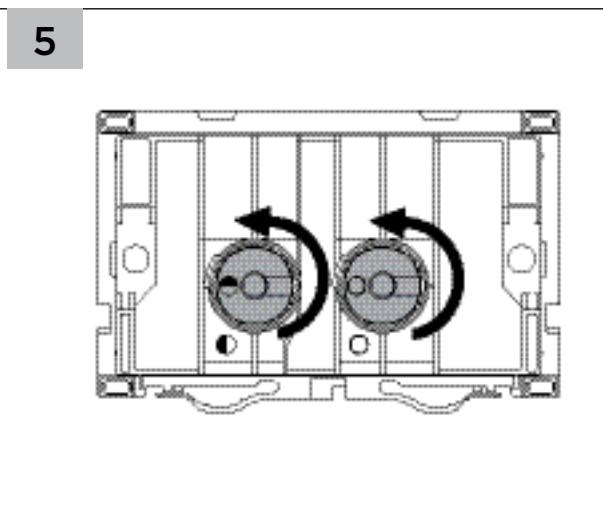

FLUSH PLATE - 100/400/500 SERIES

560115-* 151229

SEIMA

bathroom | kitchen | laundry

seima.com.au

Please note

- All measurements are in millimetres.
- Specifications may vary without notice as part of our continuous improvement practices.
- Clean with a damp cloth. Do not use abrasive cleaners, liquids or pastes.