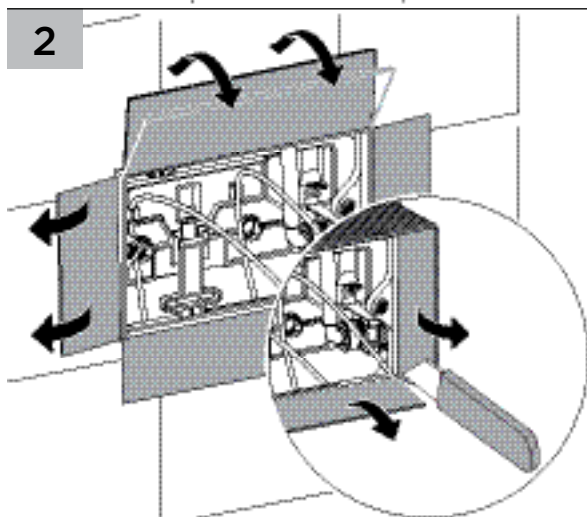

FLUSH PLATE - 100/400/500 SERIES

560115-* 151229

SEIMA

bathroom | kitchen | laundry

seima.com.au

Please note

- All measurements are in millimetres.
- Specifications may vary without notice as part of our continuous improvement practices.
- Clean with a damp cloth. Do not use abrasive cleaners, liquids or pastes.

SEIMA

bathroom | kitchen | laundry

seima.com.au

Please note

- All measurements are in millimetres.
- Specifications may vary without notice as part of our continuous improvement practices.
- Clean with a damp cloth. Do not use abrasive cleaners, liquids or pastes.