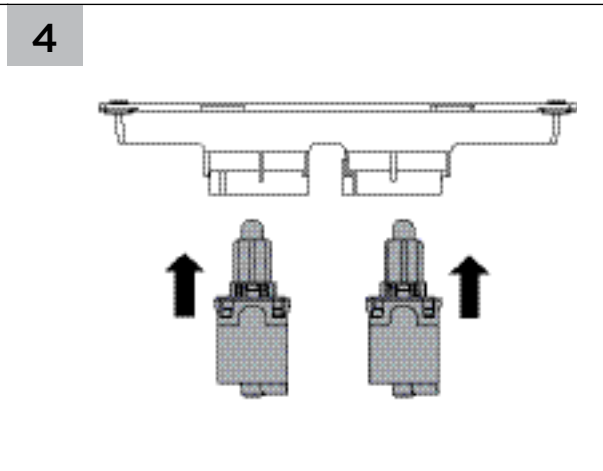

FLUSH PLATE - 100/400/500 SERIES

560115-* 151229

SEIMA

bathroom | kitchen | laundry

seima.com.au

Please note

- All measurements are in millimetres.
- Specifications may vary without notice as part of our continuous improvement practices.
- Clean with a damp cloth. Do not use abrasive cleaners, liquids or pastes.