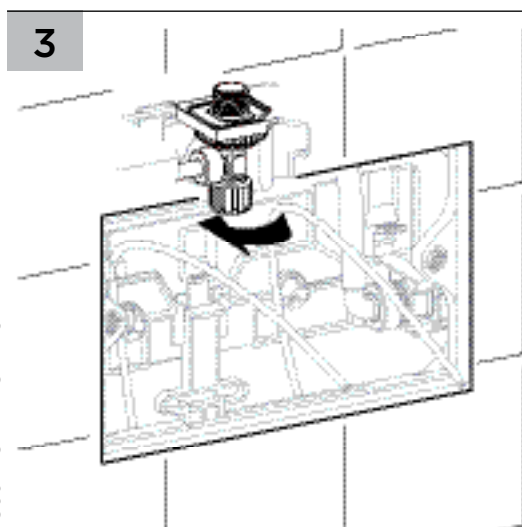

FLUSH PLATE - 100/400/500 SERIES

560115-* 151229

SEIMA

bathroom | kitchen | laundry

seima.com.au

Please note

- All measurements are in millimetres.
- Specifications may vary without notice as part of our continuous improvement practices.
- Clean with a damp cloth. Do not use abrasive cleaners, liquids or pastes.