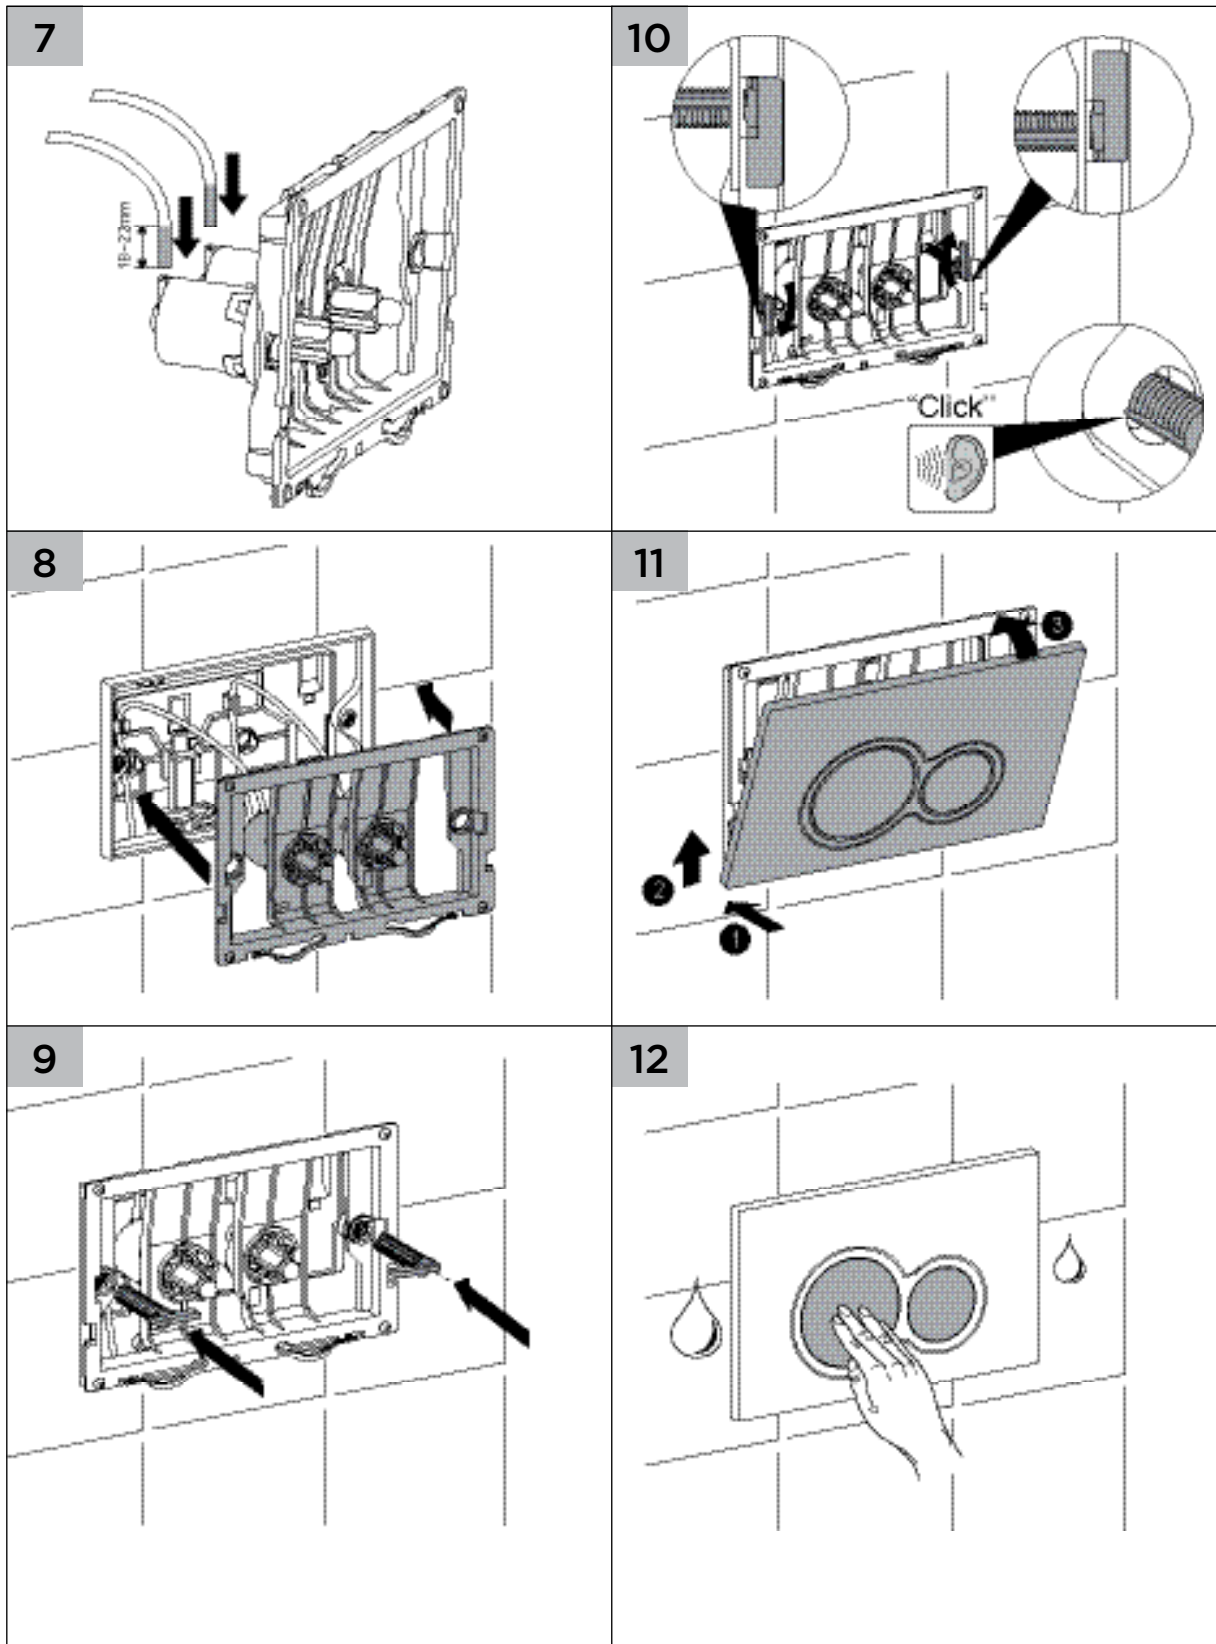

FLUSH PLATE - 100/400/500 SERIES

560115-* 151229

SEIMA

bathroom | kitchen | laundry

seima.com.au

Please note

- All measurements are in millimetres.
- Specifications may vary without notice as part of our continuous improvement practices.
- Clean with a damp cloth. Do not use abrasive cleaners, liquids or pastes.

SEIMA

bathroom | kitchen | laundry

seima.com.au

Please note

- All measurements are in millimetres.
- Specifications may vary without notice as part of our continuous improvement practices.
- Clean with a damp cloth. Do not use abrasive cleaners, liquids or pastes.