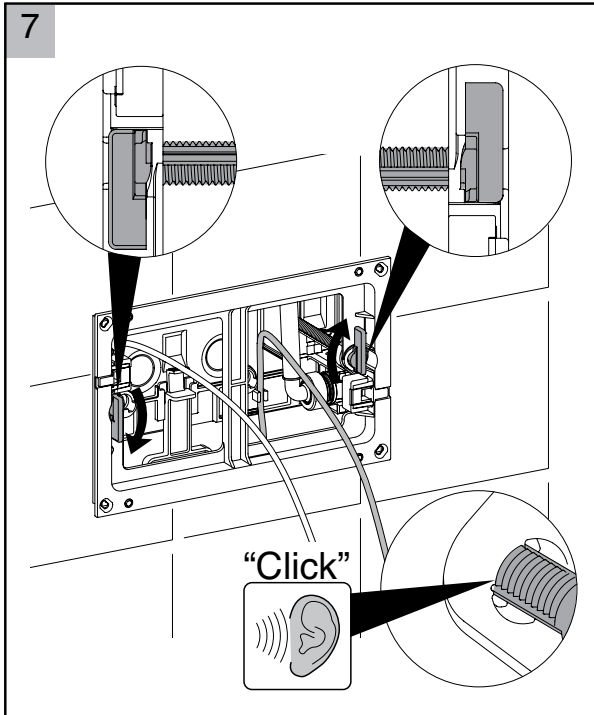

FLUSH PLATE - 300 SERIES

560376-* 151229

SEIMA

bathroom | kitchen | laundry

seima.com.au

Please note

- All measurements are in millimetres.
- Specifications may vary without notice as part of our continuous improvement practices.
- Clean with a damp cloth. Do not use abrasive cleaners, liquids or pastes.