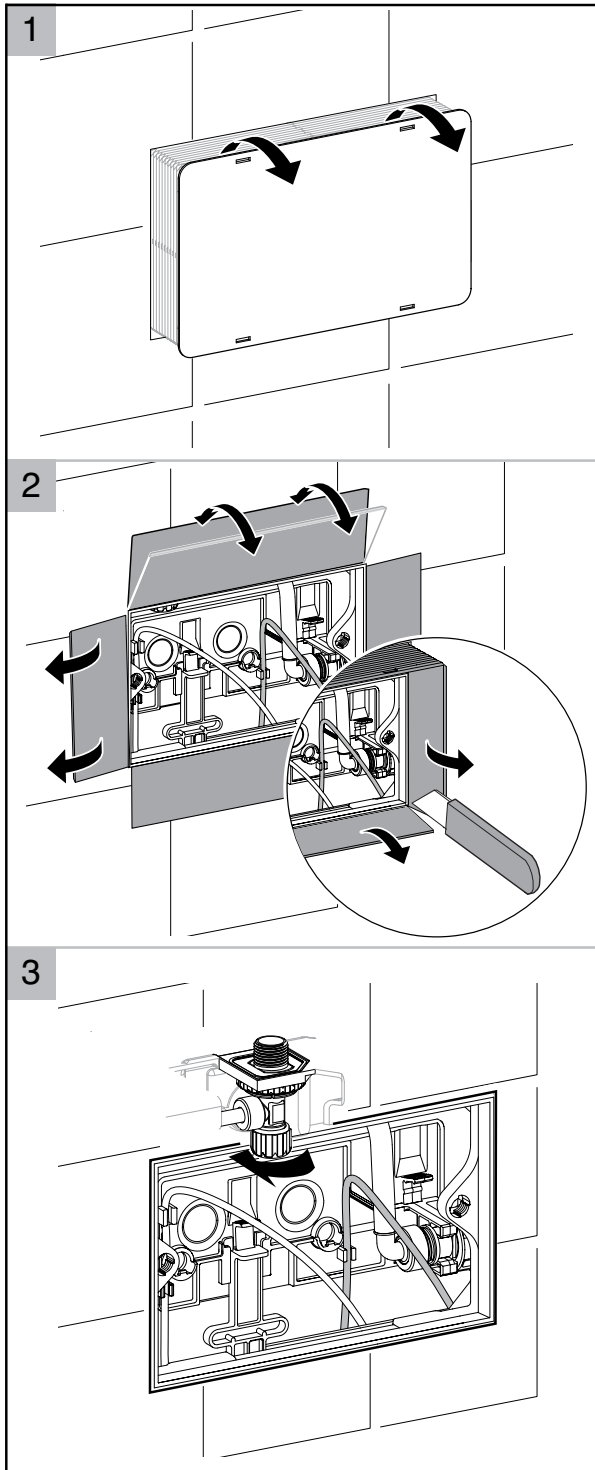

FLUSH PLATE - 300 SERIES

560376-* 151229

SEIMA

bathroom | kitchen | laundry

seima.com.au

Please note

- All measurements are in millimetres.
- Specifications may vary without notice as part of our continuous improvement practices.
- Clean with a damp cloth. Do not use abrasive cleaners, liquids or pastes.

SEIMA

bathroom | kitchen | laundry

seima.com.au

Please note

- All measurements are in millimetres.
- Specifications may vary without notice as part of our continuous improvement practices.
- Clean with a damp cloth. Do not use abrasive cleaners, liquids or pastes.