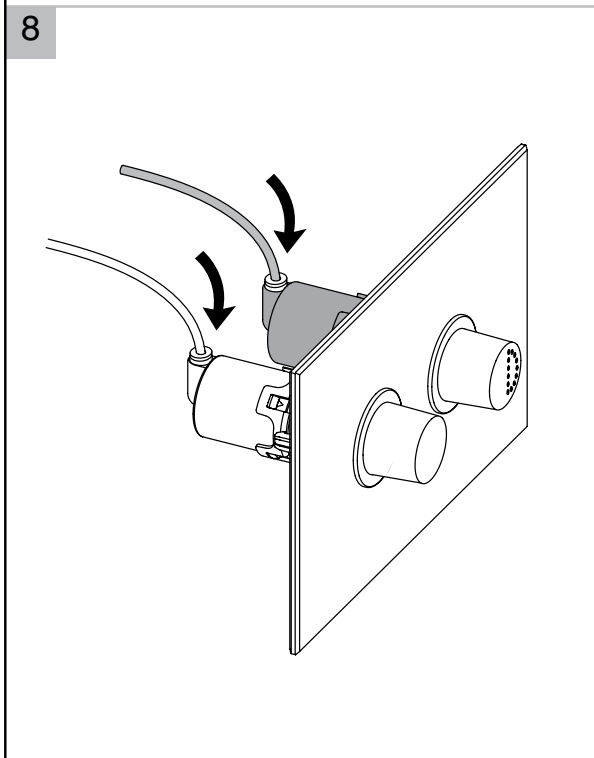

FLUSH PLATE - 300 SERIES

560376-* 151229

SEIMA

bathroom | kitchen | laundry

seima.com.au

Please note

- All measurements are in millimetres.
- Specifications may vary without notice as part of our continuous improvement practices.
- Clean with a damp cloth. Do not use abrasive cleaners, liquids or pastes.

SEIMA

bathroom | kitchen | laundry

seima.com.au

Please note

- All measurements are in millimetres.
- Specifications may vary without notice as part of our continuous improvement practices.
- Clean with a damp cloth. Do not use abrasive cleaners, liquids or pastes.