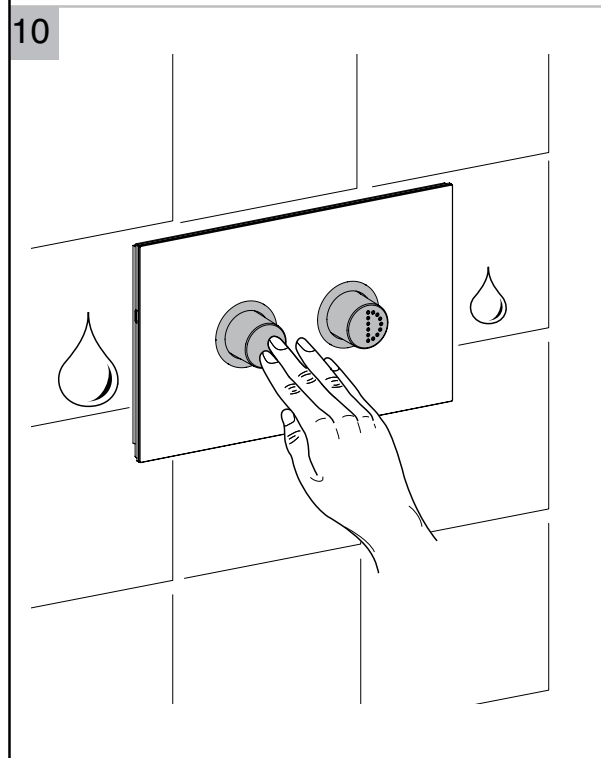

FLUSH PLATE - 300 SERIES

560376-* 151229

SEIMA

bathroom | kitchen | laundry

seima.com.au

Please note

- All measurements are in millimetres.
- Specifications may vary without notice as part of our continuous improvement practices.
- Clean with a damp cloth. Do not use abrasive cleaners, liquids or pastes.

SEIMA

bathroom | kitchen | laundry

seima.com.au

Please note

- All measurements are in millimetres.
- Specifications may vary without notice as part of our continuous improvement practices.
- Clean with a damp cloth. Do not use abrasive cleaners, liquids or pastes.