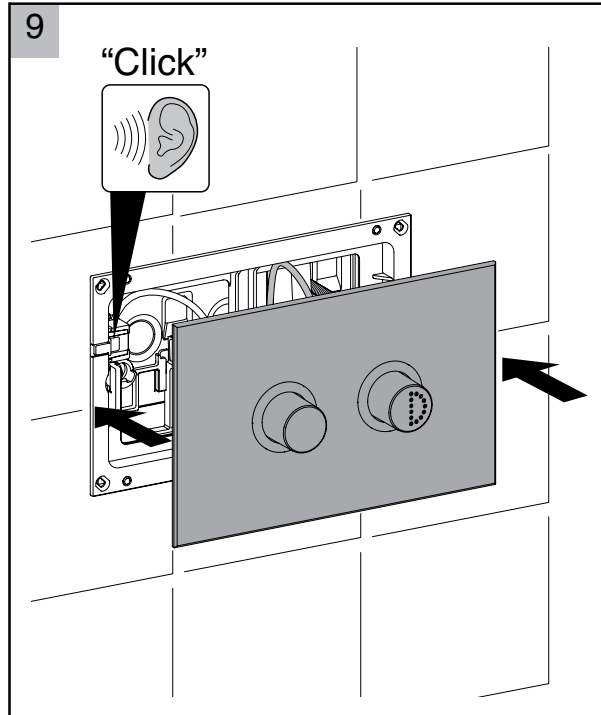

FLUSH PLATE - 300 SERIES

560376-* 151229

SEIMA

bathroom | kitchen | laundry

seima.com.au

Please note

- All measurements are in millimetres.
- Specifications may vary without notice as part of our continuous improvement practices.
- Clean with a damp cloth. Do not use abrasive cleaners, liquids or pastes.