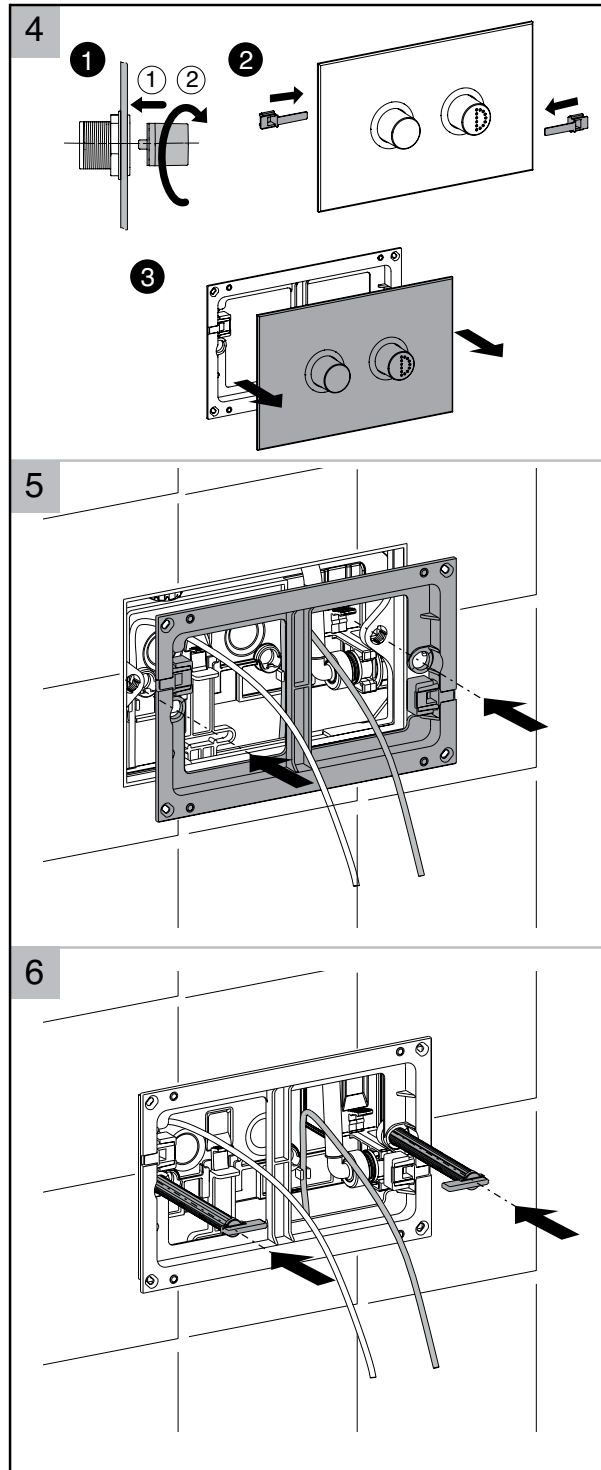

FLUSH PLATE - 300 SERIES

560376-* 151229

SEIMA

bathroom | kitchen | laundry

seima.com.au

Please note

- All measurements are in millimetres.
- Specifications may vary without notice as part of our continuous improvement practices.
- Clean with a damp cloth. Do not use abrasive cleaners, liquids or pastes.

SEIMA

bathroom | kitchen | laundry

seima.com.au

Please note

- All measurements are in millimetres.
- Specifications may vary without notice as part of our continuous improvement practices.
- Clean with a damp cloth. Do not use abrasive cleaners, liquids or pastes.