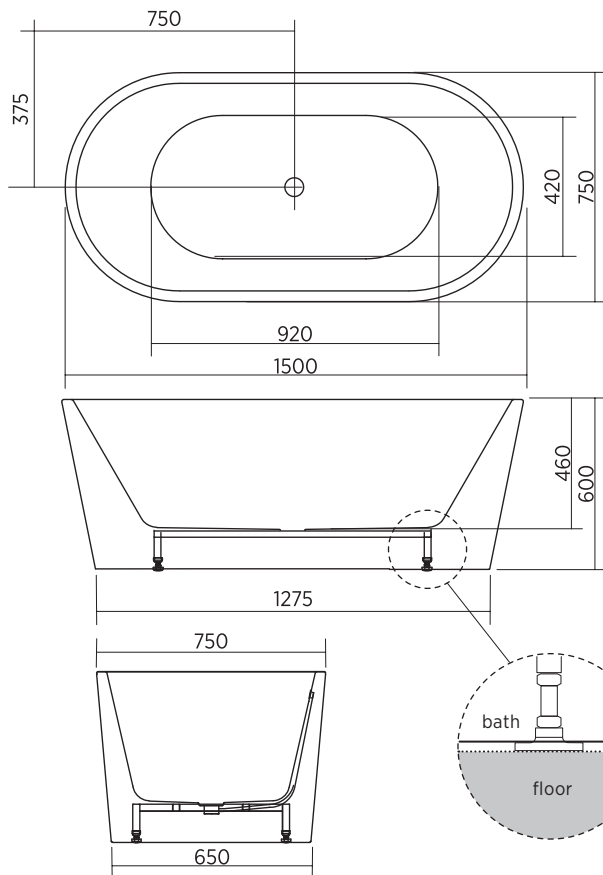

INSTALLATION GUIDE

PAXI 101 FREESTANDING BATH

Important – read this first!

- 1 Inspect the bath **before installation** to ensure there are no visible defects. If a defect is found, do not install the bath and contact the supplier immediately. Claims for defects will not be accepted after the product has been installed.
- 2 The bath must be installed by a **licensed tradesperson**. Failure to do so may void the warranty.
- 3 Compliance with **AS.3740 Waterproofing of Wet Areas within Residential Buildings** applies when installing baths.
- 4 **Local authorities** may have specific installation requirements and this should be checked before installation.
- 5 Grade the **bath sub-floor** in accordance with requirements of local authorities. Grade sub-floor 1:60 minimum.

Installation notes

- 1 Can be installed using a flexible connector pipe (not supplied).
- 2 Suits 40 mm waste (not supplied)
- 3 Use acetic cured silicone sealant. Do not use epoxy type adhesives.
- 4 Always use the actual product to verify placement.
- 5 The bath is supplied with four adjustable support feet on the base frame of the bath. Position the bath and use the adjustable feet to level the bath. Leave a 3mm void between the base of the bath and the floor. Use silicone around the base to seal the bath to the floor. Allow a 20mm gap in the silicone seal as a weephole (gap is designed to reveal any plumbing leakage).

1500 MODEL

1700 MODEL

Leave a 3mm gap between base of bath and floor. Use silicone to seal base of bath to floor, leaving a 20mm weephole.

 Bath has integrated overflow

SEIMA

bathroom | kitchen | laundry

seima.com.au