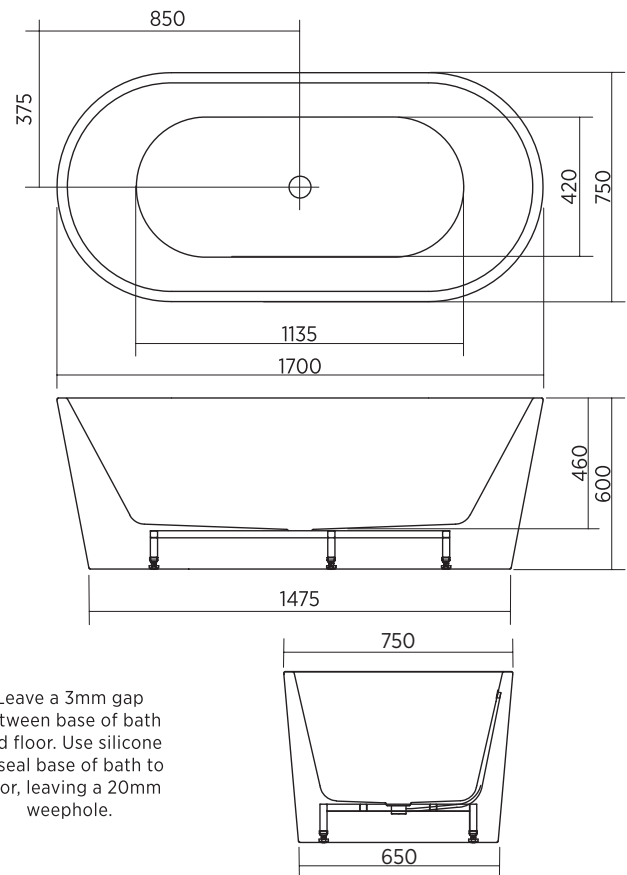

Installation notes

- 1 Can be installed using a flexible connector pipe (not supplied).
- 2 Suits 40 mm waste (not supplied)
- 3 Use acetic cured silicone sealant. Do not use epoxy type adhesives.
- 4 Always use the actual product to verify placement.
- 5 The bath is supplied with four adjustable support feet on the base frame of the bath. Position the bath and use the adjustable feet to level the bath. Leave a 3mm void between the base of the bath and the floor. Use silicone around the base to seal the bath to the floor. Allow a 20mm gap in the silicone seal as a weephole (gap is designed to reveal any plumbing leakage).

1500 MODEL

1700 MODEL

Leave a 3mm gap between base of bath and floor. Use silicone to seal base of bath to floor, leaving a 20mm weephole.

 Bath has integrated overflow

SEIMA

bathroom | kitchen | laundry

seima.com.au

Please note

- All measurements are in millimetres.
- Dimensions are nominal and subject to normal ceramic manufacturing variations of ± 5 mm.
- Fixing: Use acetic cured silicone sealant. Do not use epoxy type adhesives.
- Specifications may vary without notice as part of our continuous improvement practices.
- Clean with a damp cloth. Do not use abrasive cleaners, liquids or pastes.