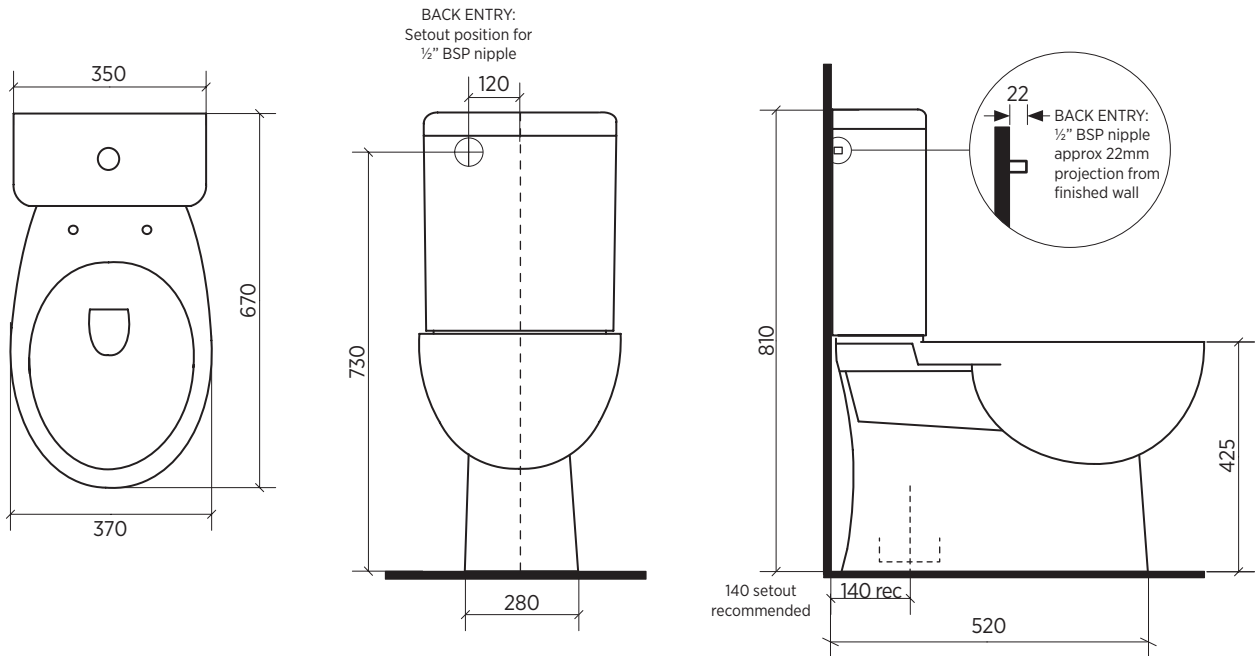

CHIOS CLOSE COUPLED

CERAMIC TOILET SUITE

Clean Flush, Easy Care Height

- Clean Flush rimless pan design for an efficient, powerful flush
- Easy care height, pan height 425 mm
- White vitreous china
- Quick release, soft closing seat
- S trap only
- Bottom entry plumbing, optional back entry plumbing
- 140 recommended setout
- WELS 4 star 4.5/3L water saving flush

ORDER CODE	191788	Chios CC, bottom entry	(old code: STO-402-00)
	191789	Chios CC, back entry option	(old code: STO-402-01)
CISTERN	Bottom entry as standard, left and right inlet points. Optional back entry plumbing.		
PAN	Close coupled with rimless pan design.		
TRAPS	Suitable for S trap installations.		
SEAT	Quick release, soft closing seat.		
WELS	4 star rating 4.5/3 litre water saving flush. WELS licence 0296.		
SETOUT	140 mm recommended.		
FIXING	This is a close coupled toilet suite – the cistern is fixed directly to the pan and does not require wall fixing. Pan may be bedded with cement base or using silicone sealant.		

 Rimless Clean Flush pan – for an efficient, powerful flush.  Easy care height – making it easier to get on and off the seat.

SEIMA

bathroom | kitchen | laundry

seima.com.au

Please note

- Installation shall be in accordance with AS/NZS3500.
- All measurements are in millimetres. Height dimensions are to base of pan. Make allowance for bedding.
- Bedding: Pan may be bedded with cement base or using silicone sealant.
Fix pan to floor using a sand cement mixture of 3:1 to a depth of 60mm. Do not use lime or fast-drying cement.
- Bracket fixing: The pan should be bedded with silicone sealant and fixed with the brackets supplied.
Do NOT use epoxy type adhesives.
- Dimensions are nominal and subject to normal ceramic manufacturing variations.
- Specifications may vary without notice as part of our continuous improvement practices.
- Clean with a damp cloth. Do not use abrasive cleaners, liquids or pastes.