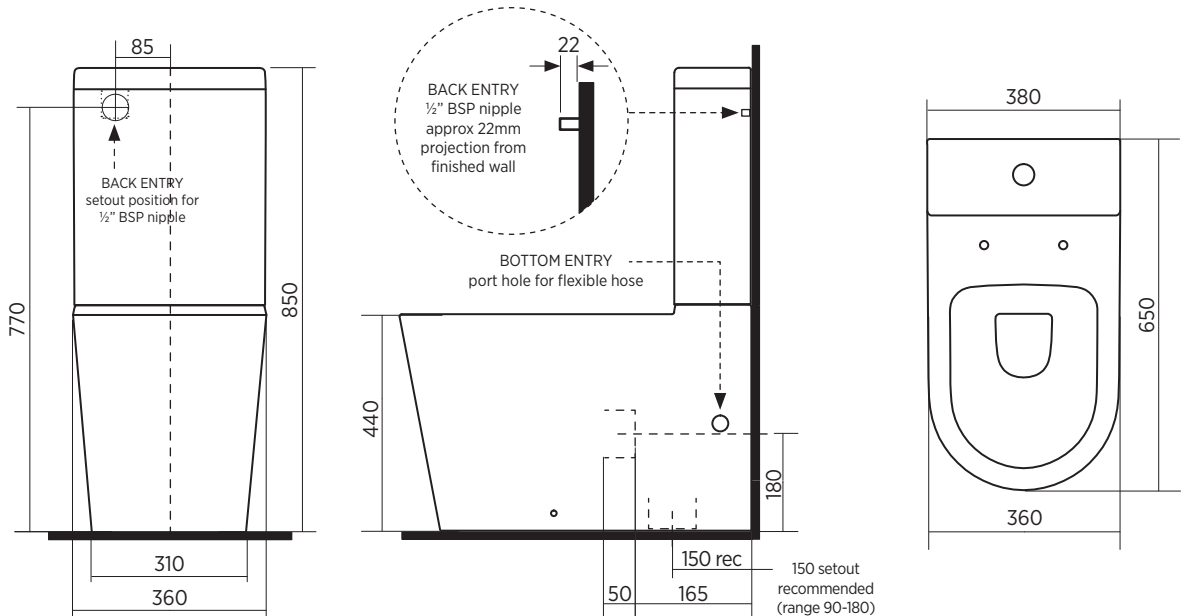

TOILET SEAT OPTIONS

1. **DELUXE SEAT (40mm lid)**
2. Premium quality
   - Easy to clean, anti-scratch
   - Rigid, ceramic-like surface
   - Made from Thermoset (UF)

1. **SLIM SEAT (20mm lid)**
2. Premium quality
   - Easy to clean, anti-scratch
   - Rigid, ceramic-like surface
   - Made from Thermoset (UF)

1. **FLAT SEAT**
2. Premium quality
   - Easy to clean, anti-scratch
   - Rigid, ceramic-like surface
   - Made from Thermoset (UF)

1. **CLASSIC SEAT (40mm lid)**
2. Lightweight, shiny finish
   - Easy to clean
   - Rigid, ceramic-like surface
   - Made from Thermoplastic (PP)