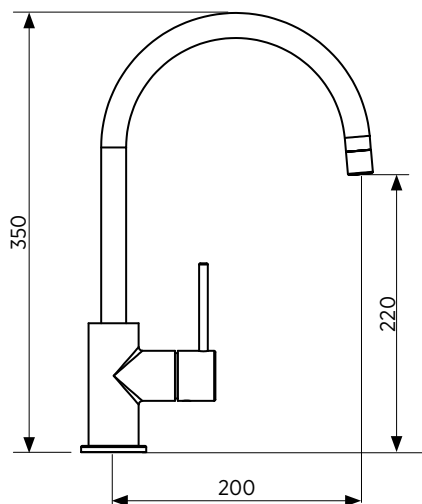

FIORI

SINK MIXER

Swivel sink mixer

Elegant gooseneck sink mixer with a fine pin lever handle.

- Gooseneck design, swivel arm
- Fine pin lever
- Premium quality

ORDER CODE	191144	Fiori Chrome
	191188	Fiori Black
WELS	4 star rating, 7.5L/min (T25654)	
HANDLE	Lever handle	
PULLOUT	Charcoal mesh pullout	
TAPHOLE	35 mm	
CARTRIDGE	Ceramic cartridge	
MATERIAL	Solid brass construction	
COLOUR	Chrome finish or matte black finish	
OTHER	Hot and cold indicators	

SEIMA

bathroom | kitchen | laundry

seima.com.au

Please note

- All measurements are in millimetres.
- Specifications may vary without notice as part of our continuous improvement practices.
- Clean with a damp cloth. Do not use abrasive cleaners, liquids or pastes.