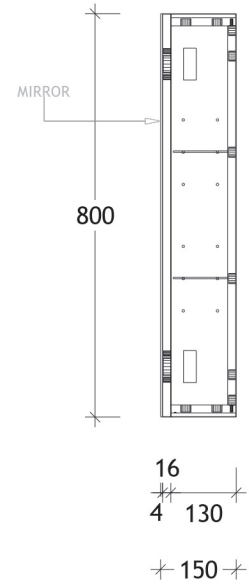

NAME:	ARCHITECTURAL SHAVER
SIZE:	1200
WK/WH:	-
CONFIGURATION:	3 DOOR

Surround View