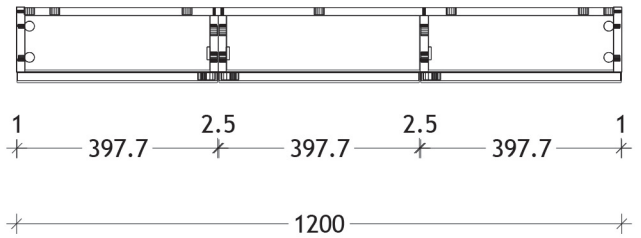

NAME:	ARCHITECTURAL SHAVER
SIZE:	1200
WK/WH:	-
CONFIGURATION:	3 DOOR

Surround View