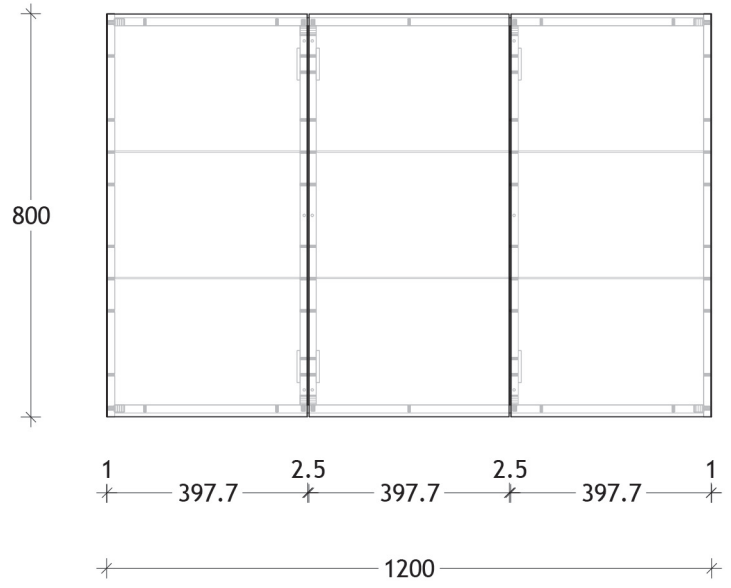

NAME:	ARCHITECTURAL SHAVER
SIZE:	1200
WK/WH:	-
CONFIGURATION:	3 DOOR

Surround View