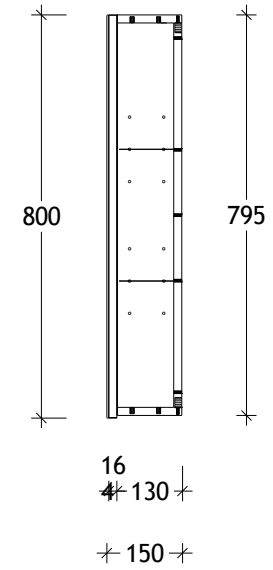

NAME:	FLIP SHAVER - FLSC18080
SIZE:	1800
WK/WH:	-
CONFIGURATION:	3 DOOR

Surround View