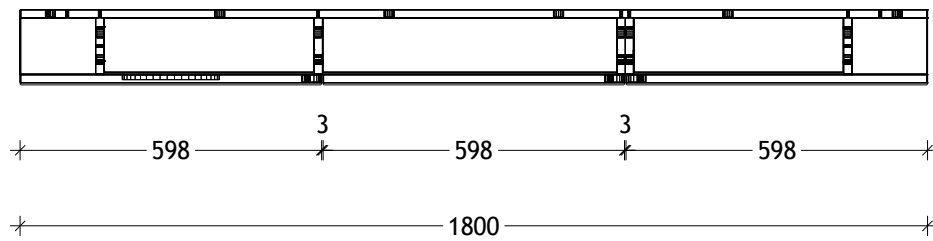

NAME:	FLIP SHAVER - FLSC18080
SIZE:	1800
WK/WH:	-
CONFIGURATION:	3 DOOR

Surround View