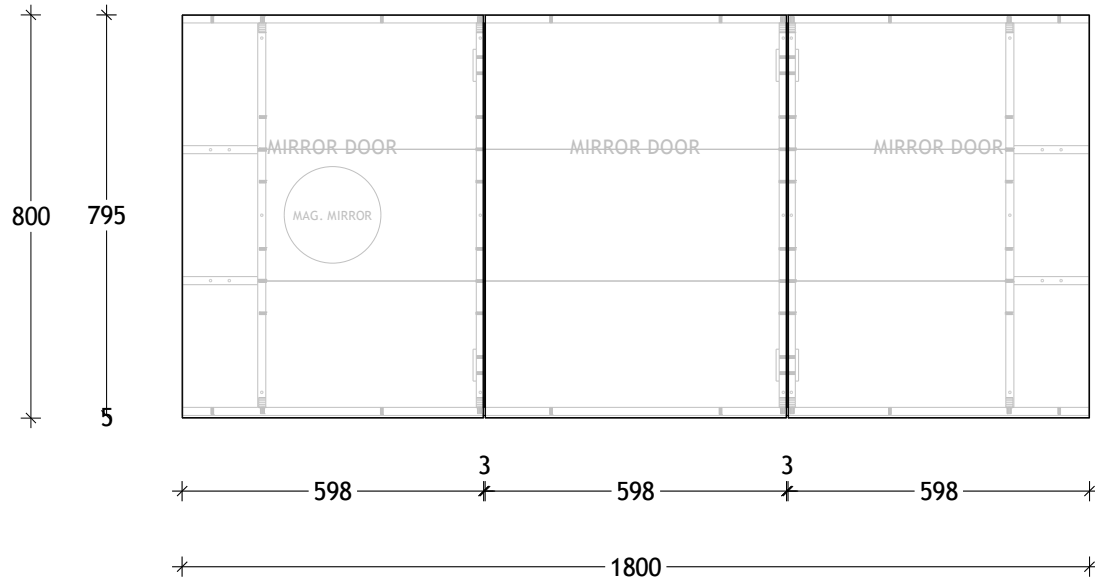

NAME:	FLIP SHAVER - FLSC18080
SIZE:	1800
WK/WH:	-
CONFIGURATION:	3 DOOR

Surround View