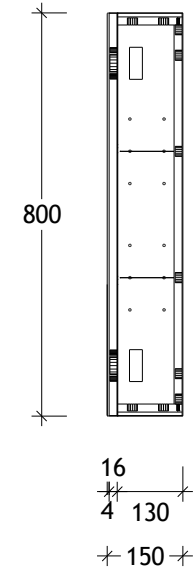

NAME:	GLACIER SHAVER - GSC15080D
SIZE:	1500
WK/WH:	-
CONFIGURATION:	DOUBLE SHELVES

Surround View