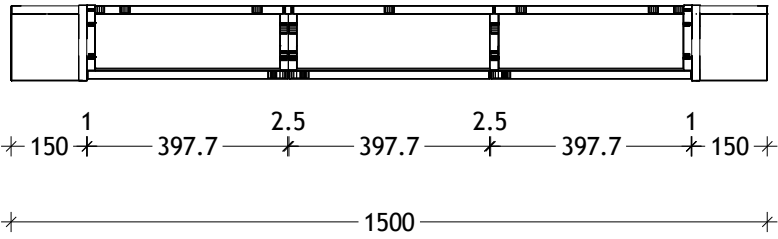

NAME:	GLACIER SHAVER - GSC15080D
SIZE:	1500
WK/WH:	-
CONFIGURATION:	DOUBLE SHELVES

Surround View