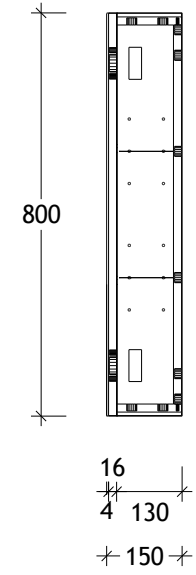

NAME:	GLACIER SHAVER - GSC18080D
SIZE:	1800
WK/WH:	-
CONFIGURATION:	DOUBLE SHELVES

Surround View