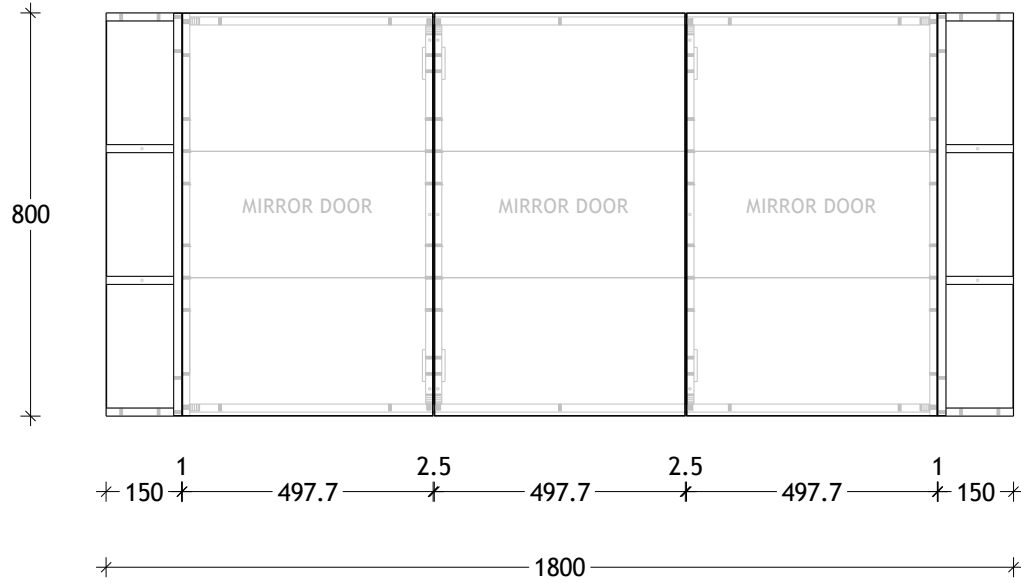

NAME:	GLACIER SHAVER - GSC18080D
SIZE:	1800
WK/WH:	-
CONFIGURATION:	DOUBLE SHELVES

Surround View