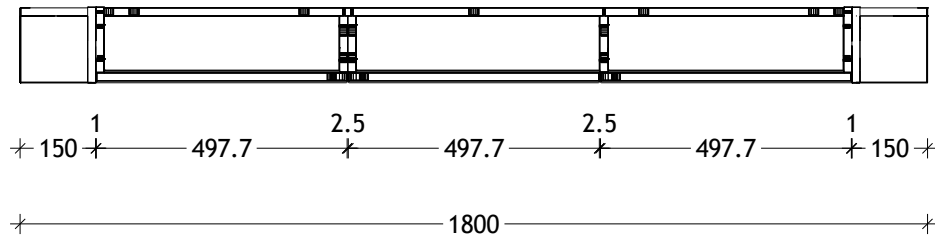

NAME:	GLACIER SHAVER - GSC18080D
SIZE:	1800
WK/WH:	-
CONFIGURATION:	DOUBLE SHELVES

Surround View