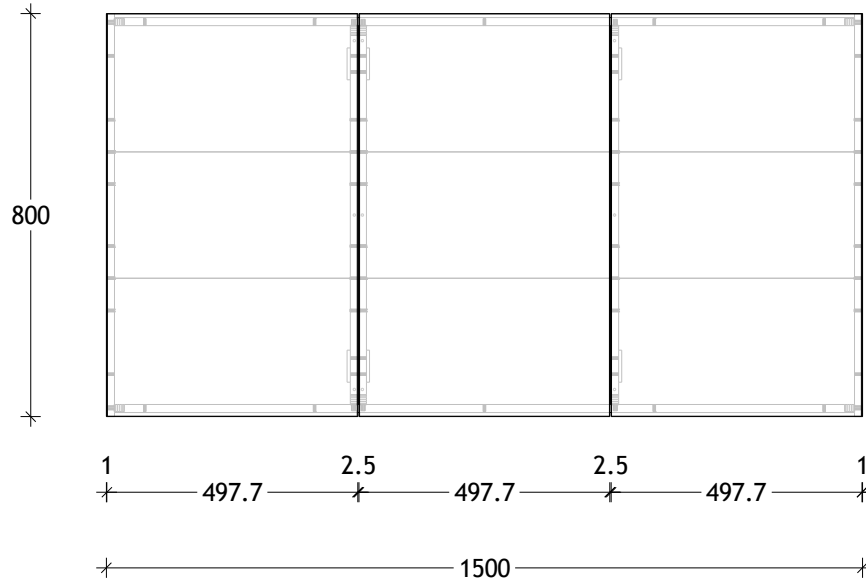

NAME:	AFFORDABLE SHAVER
SIZE:	1500
WK/WH:	-
CONFIGURATION:	3 DOOR

Surround View