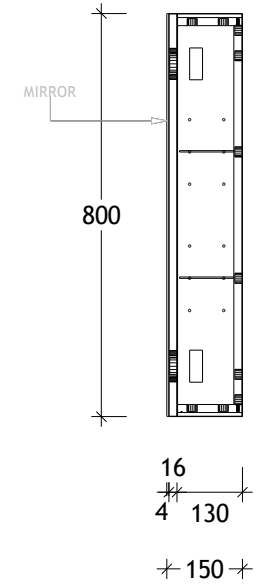

NAME:	AFFORDABLE SHAVER
SIZE:	1500
WK/WH:	-
CONFIGURATION:	3 DOOR

Surround View