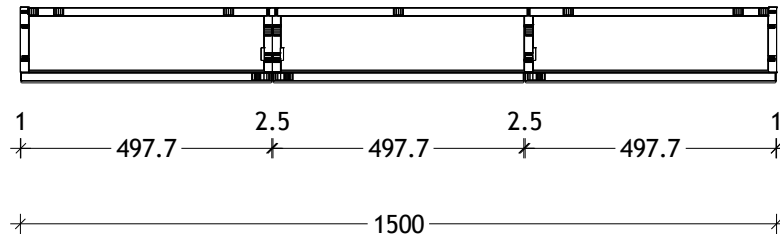

NAME:	AFFORDABLE SHAVER
SIZE:	1500
WK/WH:	-
CONFIGURATION:	3 DOOR

Surround View