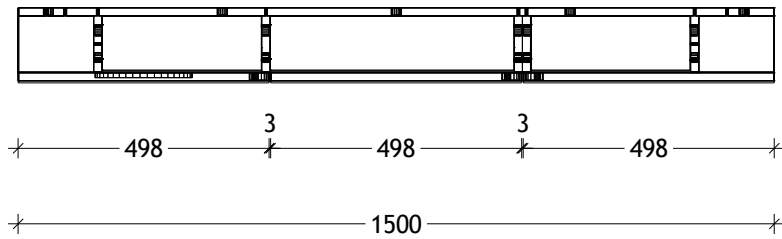

NAME:	FLIP SHAVER - FLSC15080
SIZE:	1500
WK/WH:	-
CONFIGURATION:	3 DOOR

Surround View