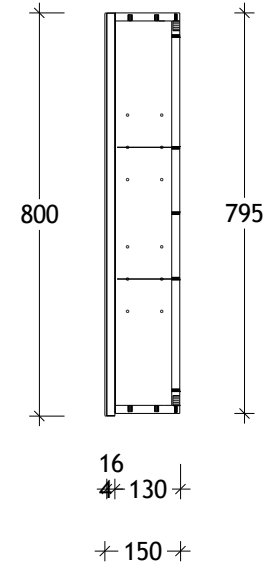

NAME:	FLIP SHAVER - FLSC15080
SIZE:	1500
WK/WH:	-
CONFIGURATION:	3 DOOR

Surround View