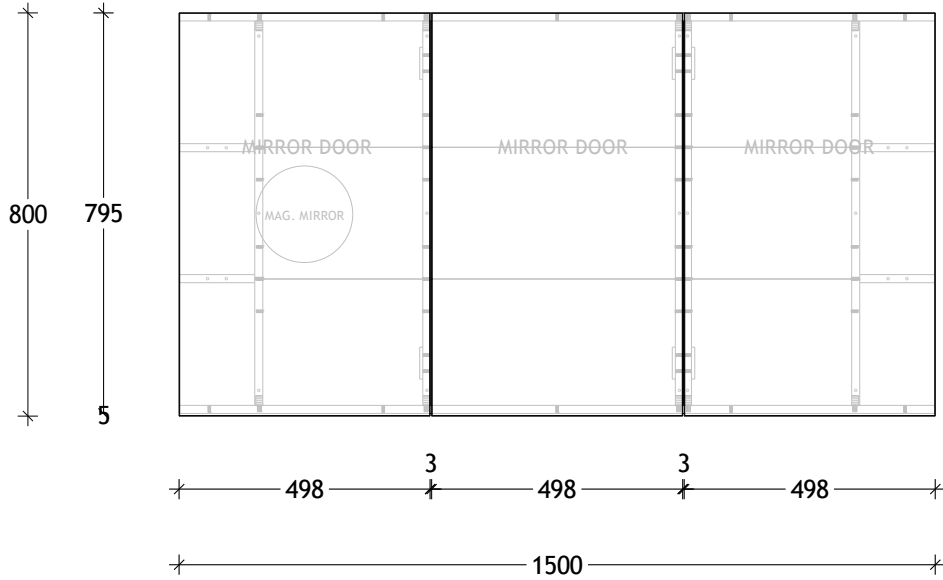

NAME:	FLIP SHAVER - FLSC15080
SIZE:	1500
WK/WH:	-
CONFIGURATION:	3 DOOR

Surround View