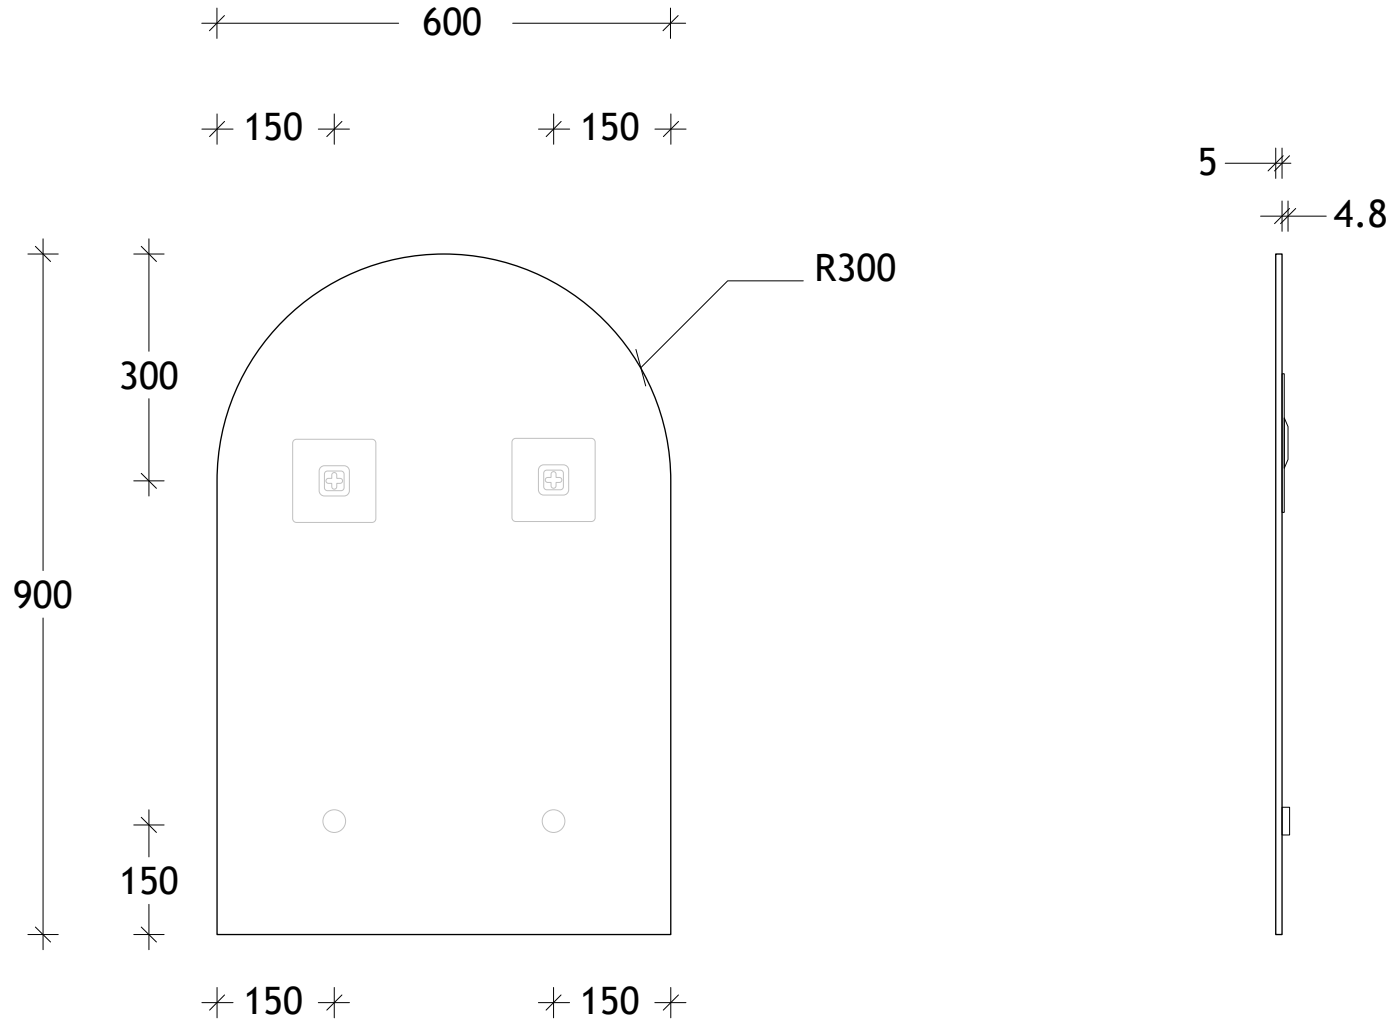

*BRACKET LOCATION MAY VARY +/- 5MM
DO NOT PRE DRILL MOUNTING HOLES BEFORE MIRROR IS ON SITE.
MEASURE EXACT LOCATIONS FROM YOUR MIRROR.

NAME:	ARCH MIRROR
SIZE:	500 x 900
WK/WH:	WH
CONFIGURATION:	MIRROR

SCALE 1:10
DO NOT MEASURE
FROM DRAWING

*BRACKET LOCATION MAY VARY +/- 5MM
DO NOT PRE DRILL MOUNTING HOLES BEFORE MIRROR IS ON SITE.
MEASURE EXACT LOCATIONS FROM YOUR MIRROR.

NAME:	ARCH MIRROR
SIZE:	600 x 900
WK/WH:	WH
CONFIGURATION:	MIRROR

SCALE 1:10
DO NOT MEASURE
FROM DRAWING

*BRACKET LOCATION MAY VARY +/- 5MM
DO NOT PRE DRILL MOUNTING HOLES BEFORE MIRROR IS ON SITE.
MEASURE EXACT LOCATIONS FROM YOUR MIRROR.

NAME:	ARCH MIRROR
SIZE:	750 x 975
WK/WH:	WH
CONFIGURATION:	MIRROR

SCALE 1:10
DO NOT MEASURE
FROM DRAWING

SCALE 1:10
DO NOT MEASURE
FROM DRAWING