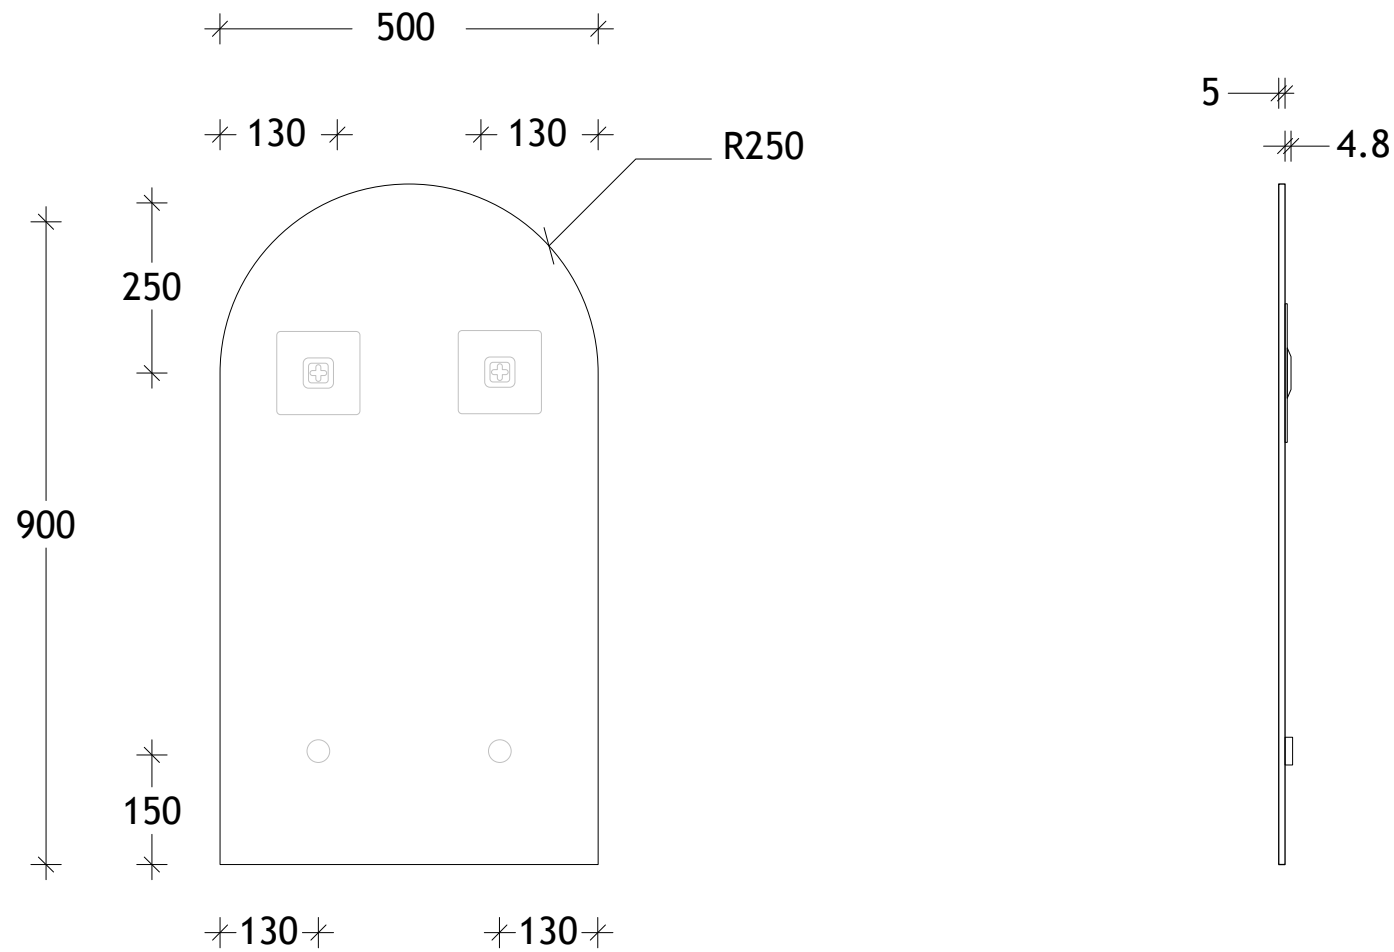

*BRACKET LOCATION MAY VARY +/- 5MM
DO NOT PRE DRILL MOUNTING HOLES BEFORE MIRROR IS ON SITE.
MEASURE EXACT LOCATIONS FROM YOUR MIRROR.

NAME:	ARCH MIRROR
SIZE:	500 x 900
WK/WH:	WH
CONFIGURATION:	MIRROR

SCALE 1:10
DO NOT MEASURE
FROM DRAWING

*BRACKET LOCATION MAY VARY +/- 5MM
DO NOT PRE DRILL MOUNTING HOLES BEFORE MIRROR IS ON SITE.
MEASURE EXACT LOCATIONS FROM YOUR MIRROR.

NAME:	ARCH MIRROR
SIZE:	600 x 900
WK/WH:	WH
CONFIGURATION:	MIRROR

SCALE 1:10
DO NOT MEASURE
FROM DRAWING

*BRACKET LOCATION MAY VARY +/- 5MM
DO NOT PRE DRILL MOUNTING HOLES BEFORE MIRROR IS ON SITE.
MEASURE EXACT LOCATIONS FROM YOUR MIRROR.

NAME:	ARCH MIRROR
SIZE:	750 x 975
WK/WH:	WH
CONFIGURATION:	MIRROR

SCALE 1:10
DO NOT MEASURE
FROM DRAWING

*BRACKET LOCATION MAY VARY +/- 5MM
DO NOT PRE DRILL MOUNTING HOLES BEFORE MIRROR IS ON SITE.
MEASURE EXACT LOCATIONS FROM YOUR MIRROR.

NAME:	ARCH MIRROR
SIZE:	900 x 1050
WK/WH:	WH
CONFIGURATION:	MIRROR