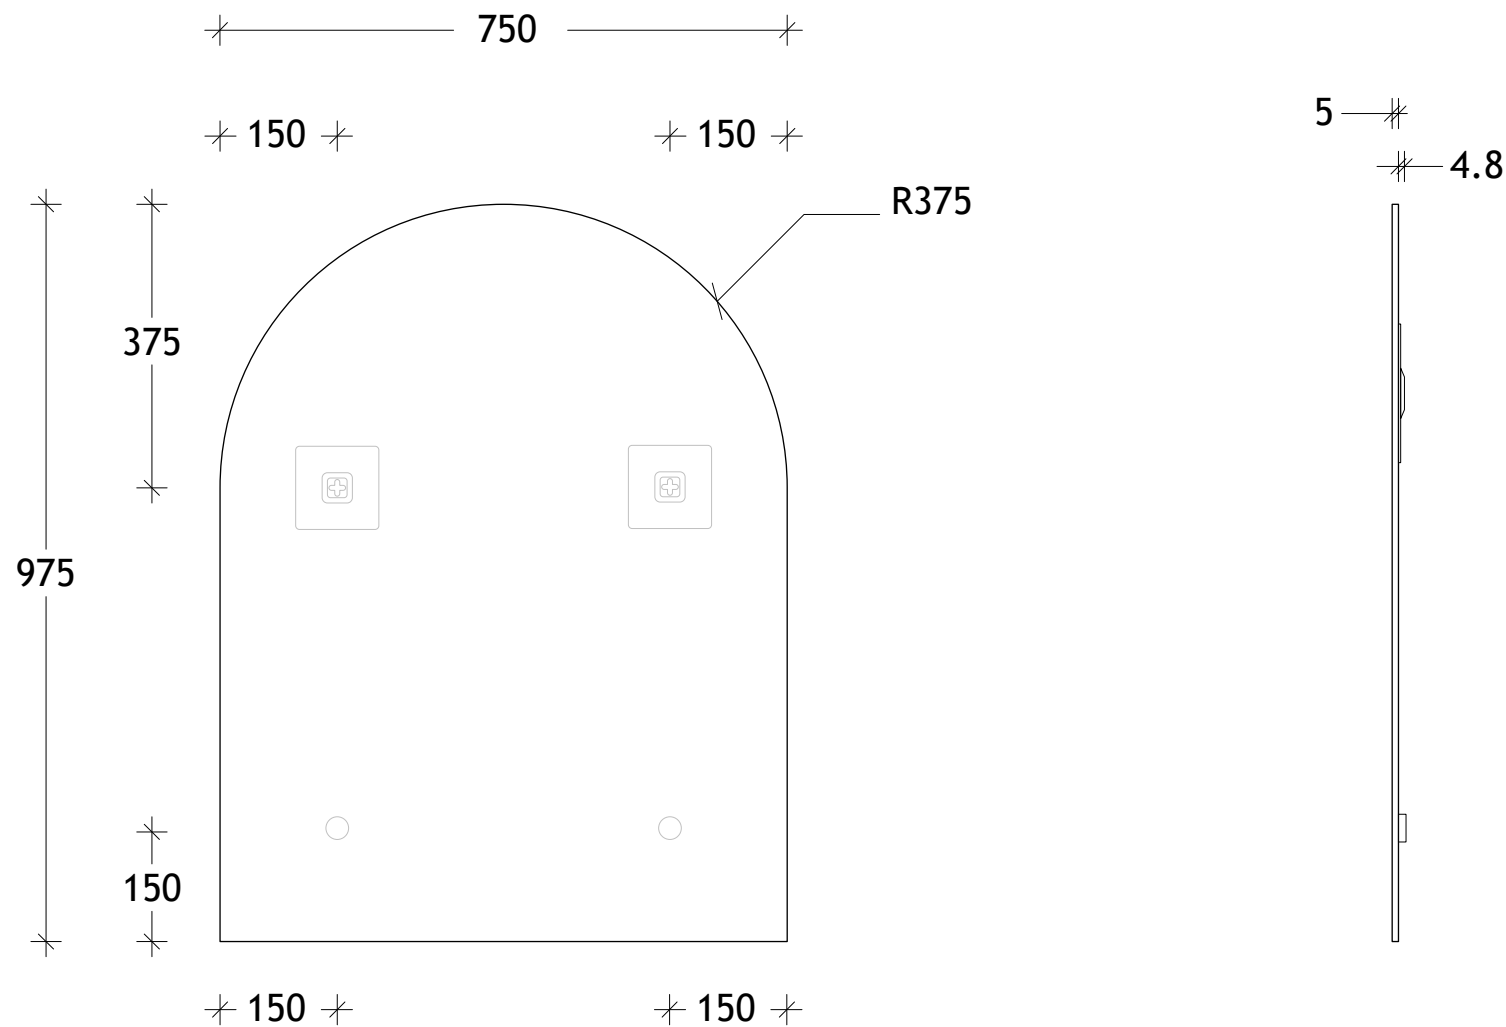

*BRACKET LOCATION MAY VARY +/- 5MM
DO NOT PRE DRILL MOUNTING HOLES BEFORE MIRROR IS ON SITE.
MEASURE EXACT LOCATIONS FROM YOUR MIRROR.

NAME:	ARCH MIRROR
SIZE:	500 x 900
WK/WH:	WH
CONFIGURATION:	MIRROR

SCALE 1:10
DO NOT MEASURE
FROM DRAWING

*BRACKET LOCATION MAY VARY +/- 5MM
DO NOT PRE DRILL MOUNTING HOLES BEFORE MIRROR IS ON SITE.
MEASURE EXACT LOCATIONS FROM YOUR MIRROR.

NAME:	ARCH MIRROR
SIZE:	600 x 900
WK/WH:	WH
CONFIGURATION:	MIRROR

SCALE 1:10
DO NOT MEASURE
FROM DRAWING

*BRACKET LOCATION MAY VARY +/- 5MM
DO NOT PRE DRILL MOUNTING HOLES BEFORE MIRROR IS ON SITE.
MEASURE EXACT LOCATIONS FROM YOUR MIRROR.

NAME:	ARCH MIRROR
SIZE:	750 x 975
WK/WH:	WH
CONFIGURATION:	MIRROR

SCALE 1:10
DO NOT MEASURE
FROM DRAWING

*BRACKET LOCATION MAY VARY +/- 5MM
DO NOT PRE DRILL MOUNTING HOLES BEFORE MIRROR IS ON SITE.
MEASURE EXACT LOCATIONS FROM YOUR MIRROR.

NAME:	ARCH MIRROR
SIZE:	900 x 1050
WK/WH:	WH
CONFIGURATION:	MIRROR