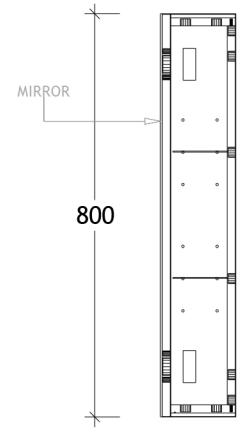

NAME:	ARCHITECTURAL SHAVER
SIZE:	500
WK/WH:	-
CONFIGURATION:	1 DOOR

1 1  
 498  
 500

16  
 4 130  
 150

1 1  
 498  
 500