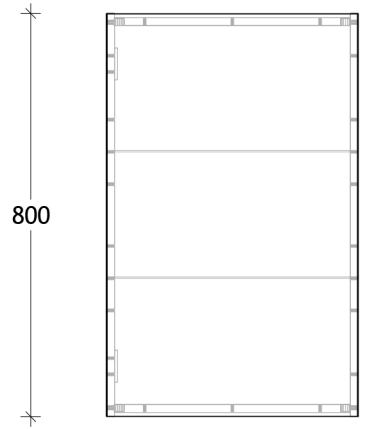

NAME:	ARCHITECTURAL SHAVER
SIZE:	500
WK/WH:	-
CONFIGURATION:	1 DOOR

1 1  
 498  
 500

16  
 4 130  
 150

1 1  
 498  
 500