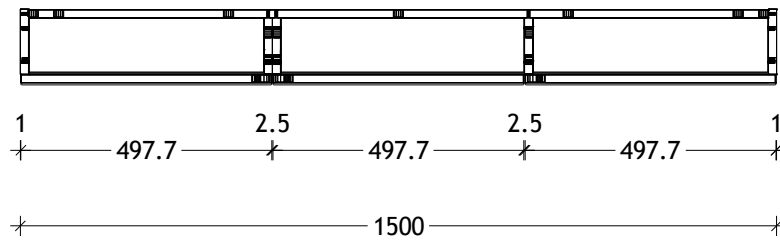

NAME:	ARCHITECTURAL SHAVER
SIZE:	1500
WK/WH:	-
CONFIGURATION:	3 DOOR

Surround View