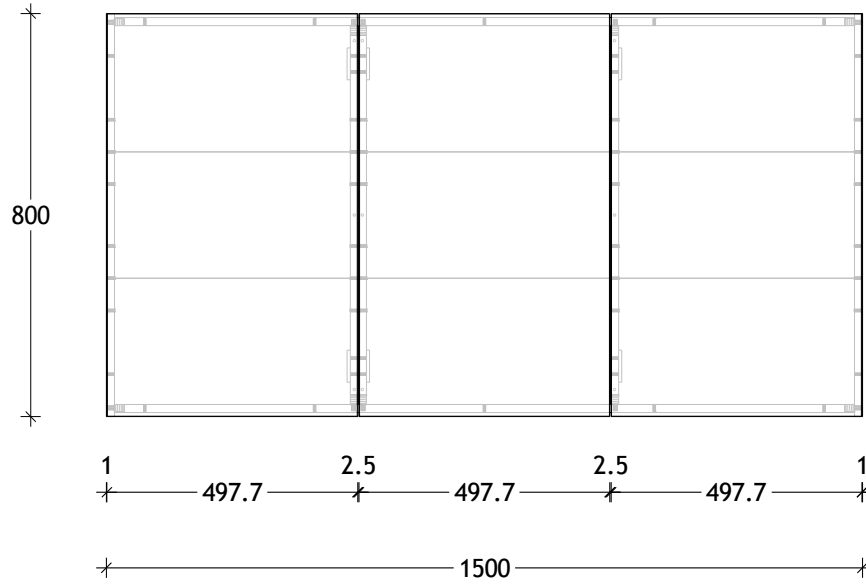

NAME:	ARCHITECTURAL SHAVER
SIZE:	1500
WK/WH:	-
CONFIGURATION:	3 DOOR

Surround View