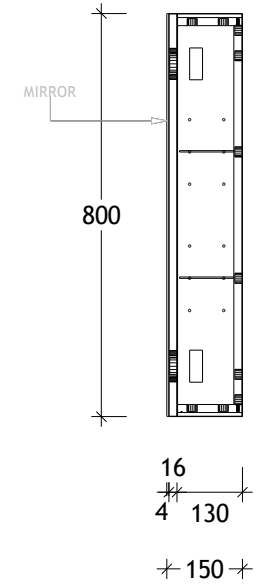

NAME:	ARCHITECTURAL SHAVER
SIZE:	1500
WK/WH:	-
CONFIGURATION:	3 DOOR

Surround View