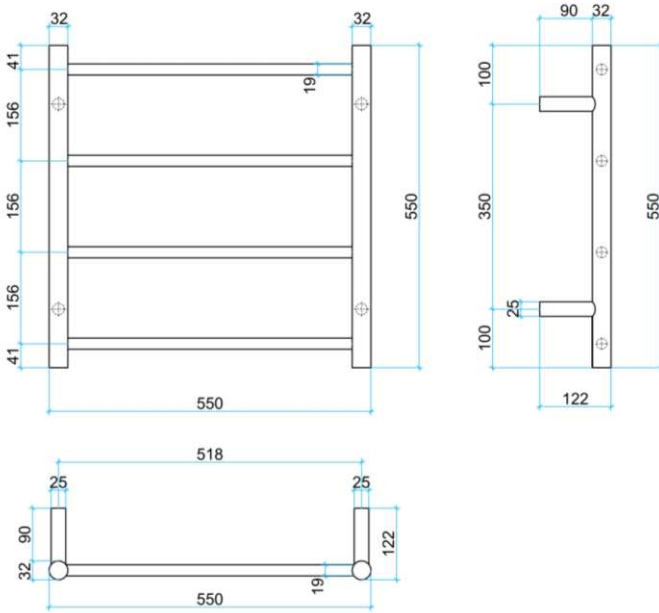

Thermorail Ladder Towel Rails 240V

Electric Heated Towel Rails for use in bathrooms

This rail has Multiflex wiring which means that there is a connection point on both the left and right hand side of the rail and the lead can be connected to either side. Being a dry electric element rail, this can be mounted either way up meaning the wiring can be from any of the four mounting points.

Stock Code	Finish	Size (mm)	Output (W)	No. of Bars
SR25MB	Matt Black	W550 x H550 x D122	54 Watts	4

PLEASE NOTE: Specifications are for information purposes only. Whilst every effort has been made to ensure the product specifications are accurate, due to continuing product development and improvement the specifications are subject to change. Specifications can be used to rough in and fit timber supports in the wall however we recommend no holes are drilled without having the product on site or verifying the details with the manufacturer. Thermogroup cannot be held liable or responsible for errors due to updated specifications.