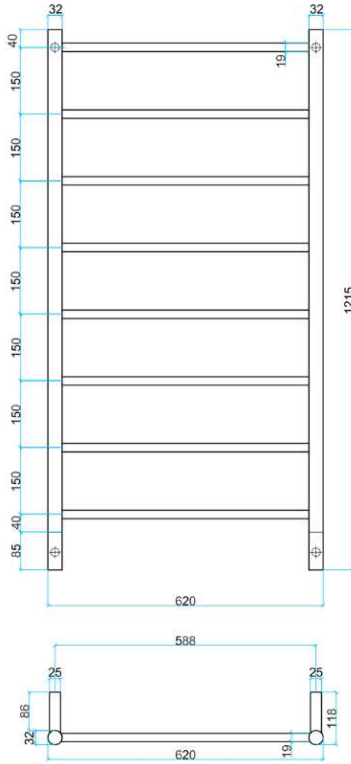

# Thermorail Ladder Towel Rails 240V

Liquid-Filled Heated Towel Rails for use in bathrooms

Stock Code	Finish	Size (mm)	Output (W)	No. of Bars
S62SBN	Brushed Nickel	W620 x H1215 x D118	150 Watts	8
S62SBG	Brushed Gold	W620 x H1215 x D118	150 Watts	8
S62SAB	Antique Brass	W620 x H1215 x D118	150 Watts	8
S62SBB	Brushed Brass	W620 x H1215 x D118	150 Watts	8

**Standard Colours available:**

Brushed Nickel    Brushed Gold    Antique Brass    Brushed Brass

Actual plated finish may differ slightly from images shown.  
4-5 week lead time applies to plated rails.  
Contact us for more information on other available colours.

**PLEASE NOTE:** Specifications are for information purposes only. Whilst every effort has been made to ensure the product specifications are accurate, due to continuing product development and improvement the specifications are subject to change. Specifications can be used to rough in and fit timber supports in the wall however we recommend no holes are drilled without having the product on site or verifying the details with the manufacturer. Thermogroup cannot be held liable or responsible for errors due to updated specifications.