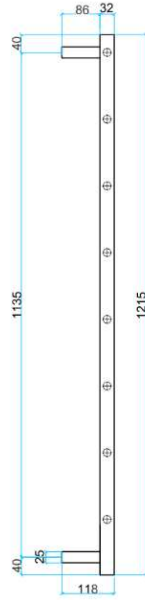

# Thermorail Ladder Towel Rails 240V

Liquid-Filled Heated Towel Rails for use in bathrooms

Stock Code	Finish	Size (mm)	Output (W)	No. of Bars
S62SBN	Brushed Nickel	W620 x H1215 x D118	150 Watts	8
S62SBG	Brushed Gold	W620 x H1215 x D118	150 Watts	8
S62SAB	Antique Brass	W620 x H1215 x D118	150 Watts	8
S62SBB	Brushed Brass	W620 x H1215 x D118	150 Watts	8

**Standard Colours available:**

Brushed Nickel    Brushed Gold    Antique Brass    Brushed Brass

Actual plated finish may differ slightly from images shown.  
4-5 week lead time applies to plated rails.  
Contact us for more information on other available colours.

**PLEASE NOTE:** Specifications are for information purposes only. Whilst every effort has been made to ensure the product specifications are accurate, due to continuing product development and improvement the specifications are subject to change. Specifications can be used to rough in and fit timber supports in the wall however we recommend no holes are drilled without having the product on site or verifying the details with the manufacturer. Thermogroup cannot be held liable or responsible for errors due to updated specifications.