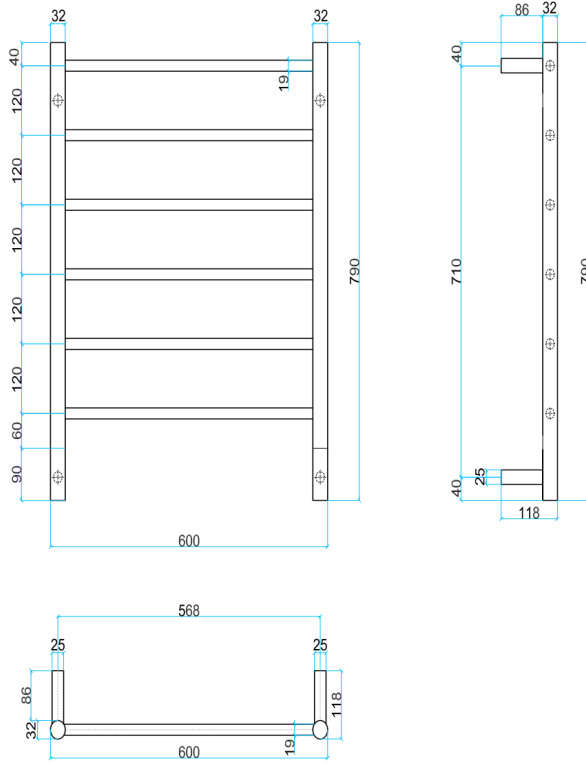

Thermorail Ladder Towel Rails 240V

Liquid-Filled Heated Towel Rails for use in bathrooms

Stock Code	Finish	Size (mm)	Output (W)	No. of Bars
S60SBN	Brushed Nickel	W600 x H790 x D118	90 Watts	6
S60SBG	Brushed Gold	W600 x H790 x D118	90 Watts	6
S60SAB	Antique Brass	W600 x H790 x D118	90 Watts	6
S60SBB	Brushed Brass	W600 x H790 x D118	90 Watts	6

Standard Colours available:

Brushed Nickel Brushed Gold Antique Brass Brushed Brass

Actual plated finish may differ slightly from images shown.
4-5 week lead time applies to plated rails.
Contact us for more information on other available colours.

PLEASE NOTE: Specifications are for information purposes only. Whilst every effort has been made to ensure the product specifications are accurate, due to continuing product development and improvement the specifications are subject to change. Specifications can be used to rough in and fit timber supports in the wall however we recommend no holes are drilled without having the product on site or verifying the details with the manufacturer. Thermogroup cannot be held liable or responsible for errors due to updated specifications.