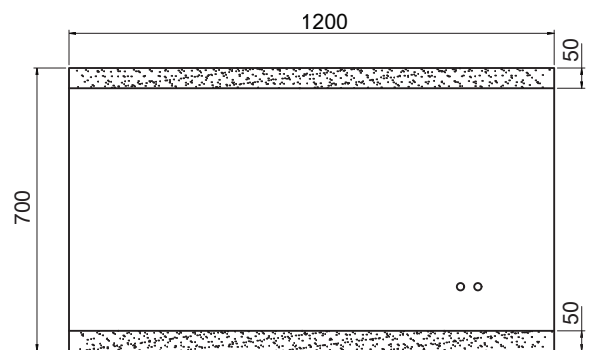

MIRO 1200

RMI120

Size (mm):

Width	1200
Height	700
Depth	50

Orientation:

Horizontal

Features

LED	✓
Demister	✓
Copper Free Mirror	✓