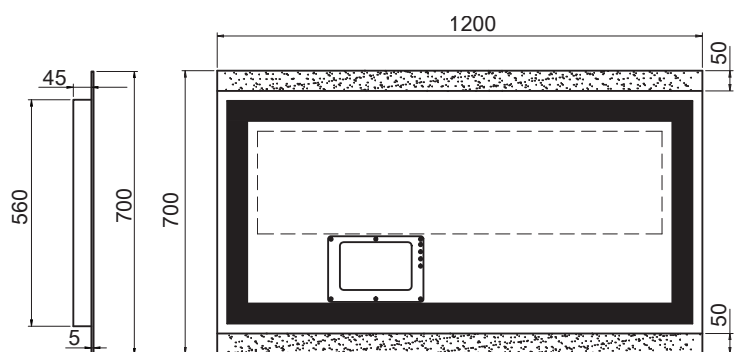

MIRO 1200

RMI120

Size (mm):

Width	1200
Height	700
Depth	50

Orientation:

Horizontal

Features

LED	✓
Demister	✓
Copper Free Mirror	✓