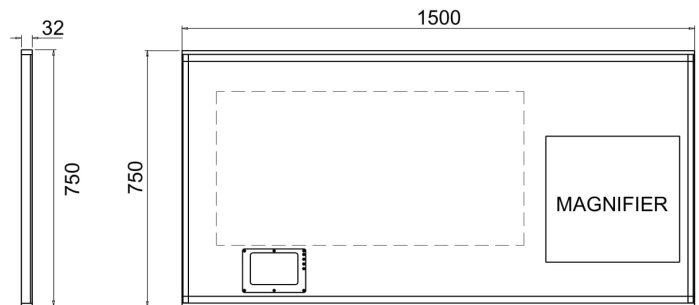

LUCY MAGNIFIQUE 1500

RLUM150

Size (mm):

Width	1500
Height	750
Depth	32

Orientation:

Horizontal

Features

LED Lighting	✓
Demister	✓
Copper Free Mirror	✓
Magnifier	✓