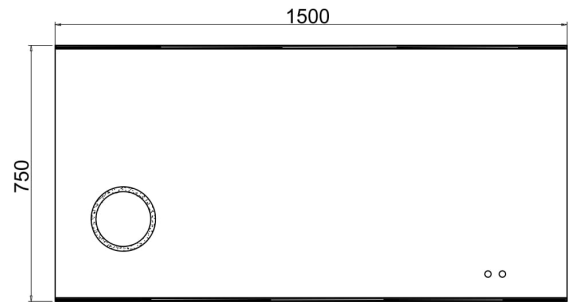

LUCY MAGNIFIQUE 1500

RLUM150

Size (mm):

Width	1500
Height	750
Depth	32

Orientation:

Horizontal

Features

LED Lighting	✓
Demister	✓
Copper Free Mirror	✓
Magnifier	✓