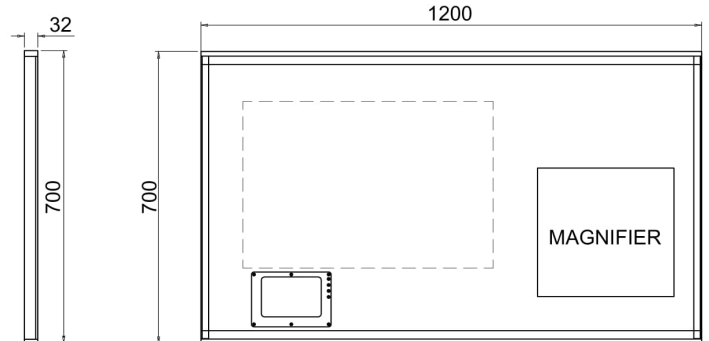

Features

LED Lighting	✓
Demister	✓
Copper Free Mirror	✓
Magnifier	✓

WARRANTY

5 years

*Conditions apply

To clean this mirror, wipe it with a soft microfiber cloth or a lint free cloth that has been rinsed in warm water and wrung out well, then rub the mirror gently with a soft dry cloth.

PLEASE do not use glass or window cleaner, or other cleaners with chemical agents. These may damage the silver coating and brown marks can result.

Please confirm all particulars with your sales consultant or refer to our website for more information prior to purchase.