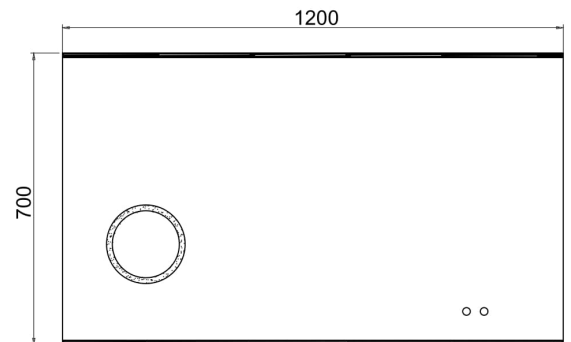

Features

LED Lighting	✓
Demister	✓
Copper Free Mirror	✓
Magnifier	✓

WARRANTY

5 years

*Conditions apply

To clean this mirror, wipe it with a soft microfiber cloth or a lint free cloth that has been rinsed in warm water and wrung out well, then rub the mirror gently with a soft dry cloth.

PLEASE do not use glass or window cleaner, or other cleaners with chemical agents. These may damage the silver coating and brown marks can result.

Please confirm all particulars with your sales consultant or refer to our website for more information prior to purchase.