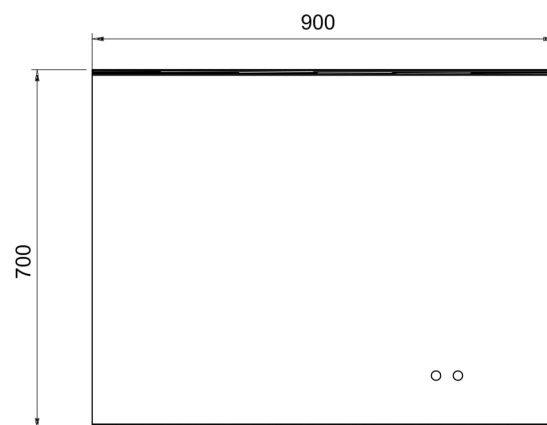

Features

LED Lighting ✓

Demister ✓

Copper Free Mirror ✓

WARRANTY

5 years

*Conditions apply

To clean this mirror, wipe it with a soft microfiber cloth or a lint free cloth that has been rinsed in warm water and wrung out well, then rub the mirror gently with a soft dry cloth.

PLEASE do not use glass or window cleaner, or other cleaners with chemical agents. These may damage the silver coating and brown marks can result.

Please confirm all particulars with your sales consultant or refer to our website for more information prior to purchase.