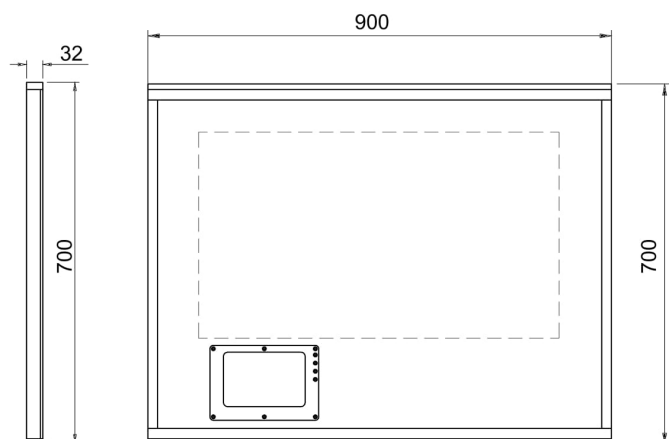

Features

LED Lighting ✓

Demister ✓

Copper Free Mirror ✓

WARRANTY

5 years

*Conditions apply

To clean this mirror, wipe it with a soft microfiber cloth or a lint free cloth that has been rinsed in warm water and wrung out well, then rub the mirror gently with a soft dry cloth.

PLEASE do not use glass or window cleaner, or other cleaners with chemical agents. These may damage the silver coating and brown marks can result.

Please confirm all particulars with your sales consultant or refer to our website for more information prior to purchase.