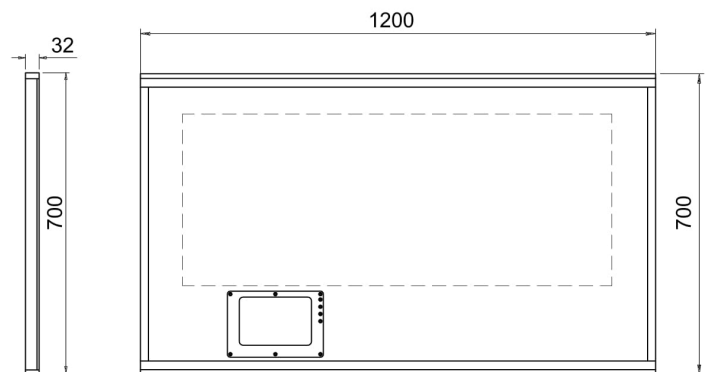

LUCY 1200

RLU120

Size (mm):

Width	1200
Height	750
Depth	32

Orientation:

Horizontal

Features

LED Lighting	✓
Demister	✓
Copper Free Mirror	✓