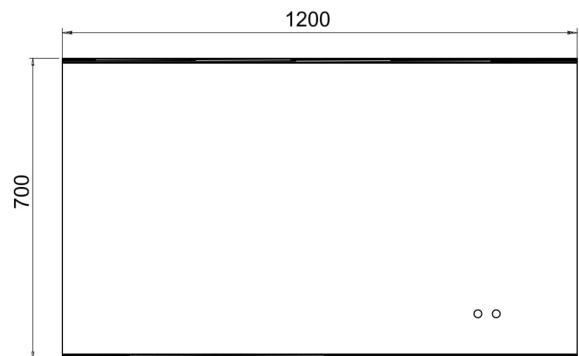

LUCY 1200

RLU120

Size (mm):

Width	1200
Height	750
Depth	32

Orientation:

Horizontal

Features

LED Lighting	✓
Demister	✓
Copper Free Mirror	✓