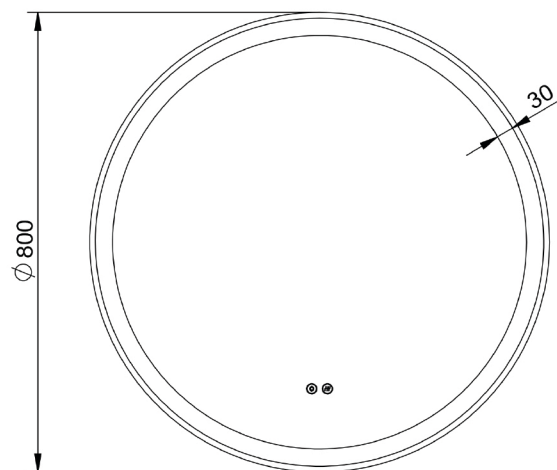

WARRANTY

5 years

*Conditions apply

To clean this mirror, wipe it with a soft microfiber cloth or a lint free cloth that has been rinsed in warm water and wrung out well, then rub the mirror gently with a soft dry cloth.

PLEASE do not use glass or window cleaner, or other cleaners with chemical agents. These may damage the silver coating and brown marks can result.

Please confirm all particulars with your sales consultant or refer to our website for more information prior to purchase.