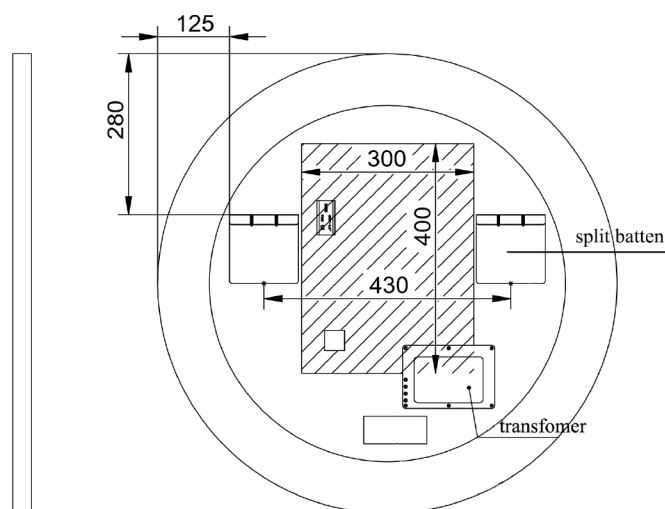

WARRANTY

5 years

*Conditions apply

To clean this mirror, wipe it with a soft microfiber cloth or a lint free cloth that has been rinsed in warm water and wrung out well, then rub the mirror gently with a soft dry cloth.

PLEASE do not use glass or window cleaner, or other cleaners with chemical agents. These may damage the silver coating and brown marks can result.

Please confirm all particulars with your sales consultant or refer to our website for more information prior to purchase.