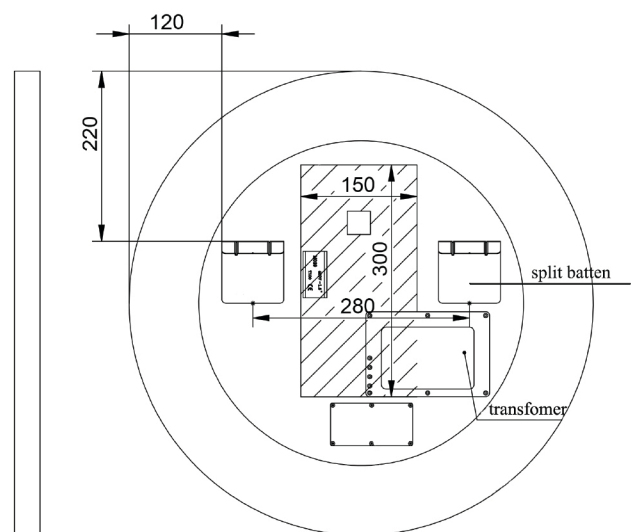

MDF Coloured Frame Optins:

Matte White	☐
Matte Black	☒

WARRANTY
5 years

*Conditions apply

To clean this mirror, wipe it with a soft microfiber cloth or a lint free cloth that has been rinsed in warm water and wrung out well, then rub the mirror gently with a soft dry cloth.

PLEASE do not use glass or window cleaner, or other cleaners with chemical agents. These may damage the silver coating and brown marks can result.

Please confirm all particulars with your sales consultant or refer to our website for more information prior to purchase.