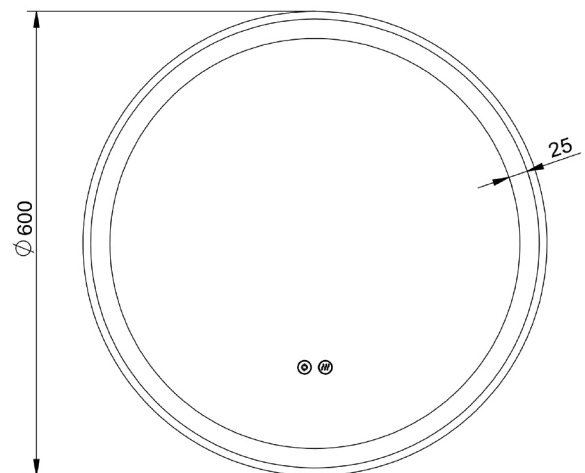

MDF Coloured Frame Optins:

Matte White	☐
Matte Black	☒

WARRANTY
5 years

*Conditions apply

To clean this mirror, wipe it with a soft microfiber cloth or a lint free cloth that has been rinsed in warm water and wrung out well, then rub the mirror gently with a soft dry cloth.

PLEASE do not use glass or window cleaner, or other cleaners with chemical agents. These may damage the silver coating and brown marks can result.

Please confirm all particulars with your sales consultant or refer to our website for more information prior to purchase.