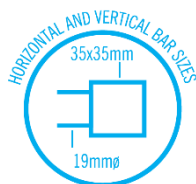

Jeeves Ladder Towel Rails

Liquid Filled Towel Rails for use in bathrooms

Stock Code	Finish	Size (mm)	Output (W)	No. of Bars
P62SPR	Polished Stainless Steel	W620 x H870 x D118	150 Watts	12

PLEASE NOTE: Specifications are for information purposes only. Whilst every effort has been made to ensure the product specifications are accurate, due to continuing product development and improvement the specifications are subject to change. Specifications can be used to rough in and fit timber supports in the wall however we recommend no holes are drilled without having the product on site or verifying the details with the manufacturer. Thermogroup cannot be held liable or responsible for errors due to updated specifications.