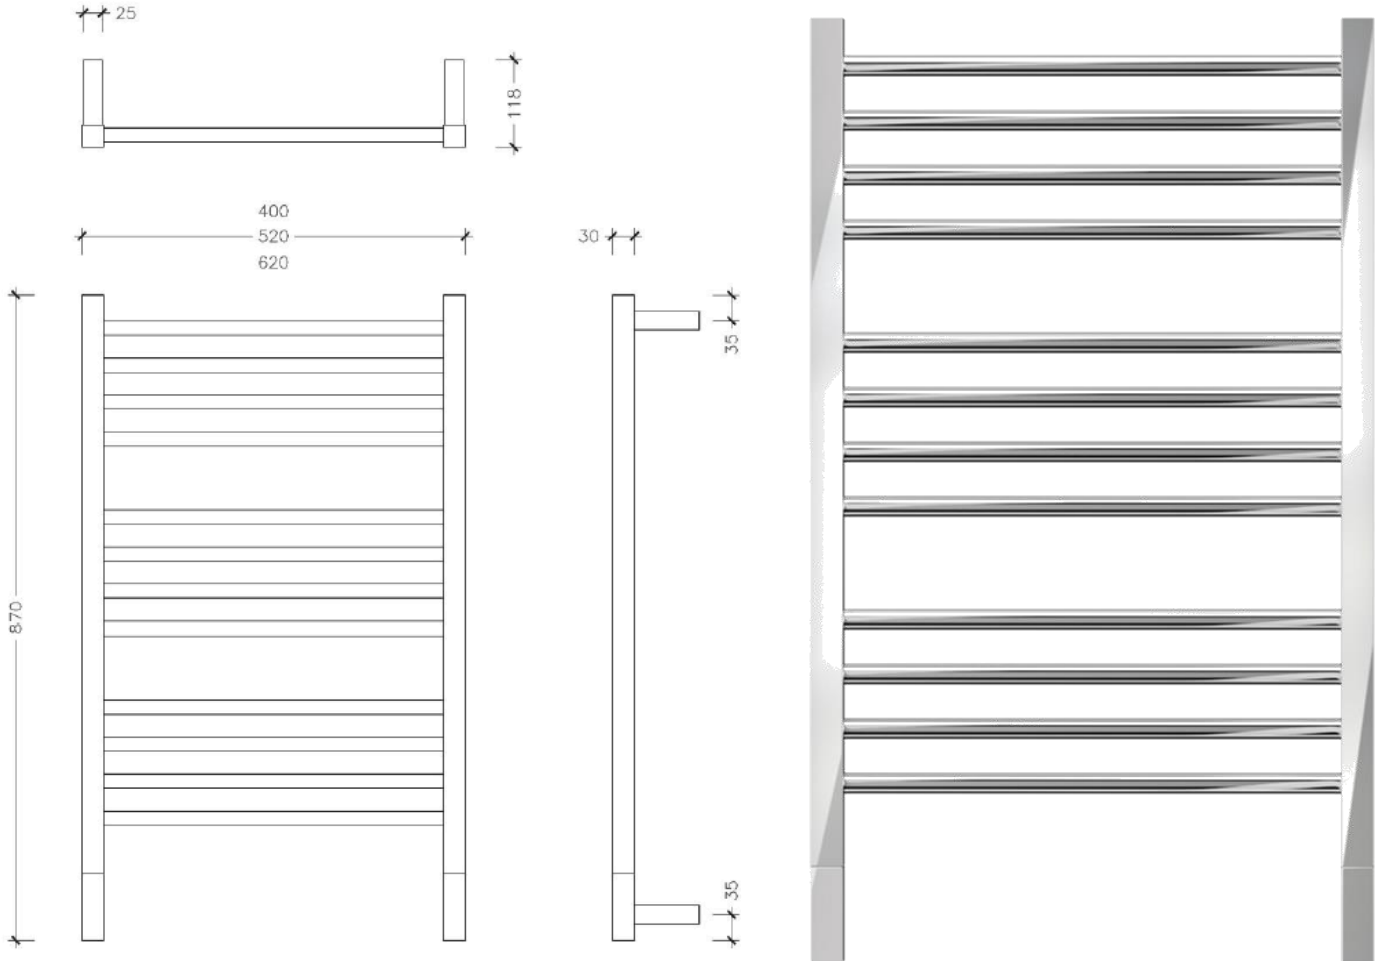

Jeeves Ladder Towel Rails

Liquid Filled Towel Rails for use in bathrooms

Stock Code	Finish	Size (mm)	Output (W)	No. of Bars
P62SPR	Polished Stainless Steel	W620 x H870 x D118	150 Watts	12

PLEASE NOTE: Specifications are for information purposes only. Whilst every effort has been made to ensure the product specifications are accurate, due to continuing product development and improvement the specifications are subject to change. Specifications can be used to rough in and fit timber supports in the wall however we recommend no holes are drilled without having the product on site or verifying the details with the manufacturer. Thermogroup cannot be held liable or responsible for errors due to updated specifications.