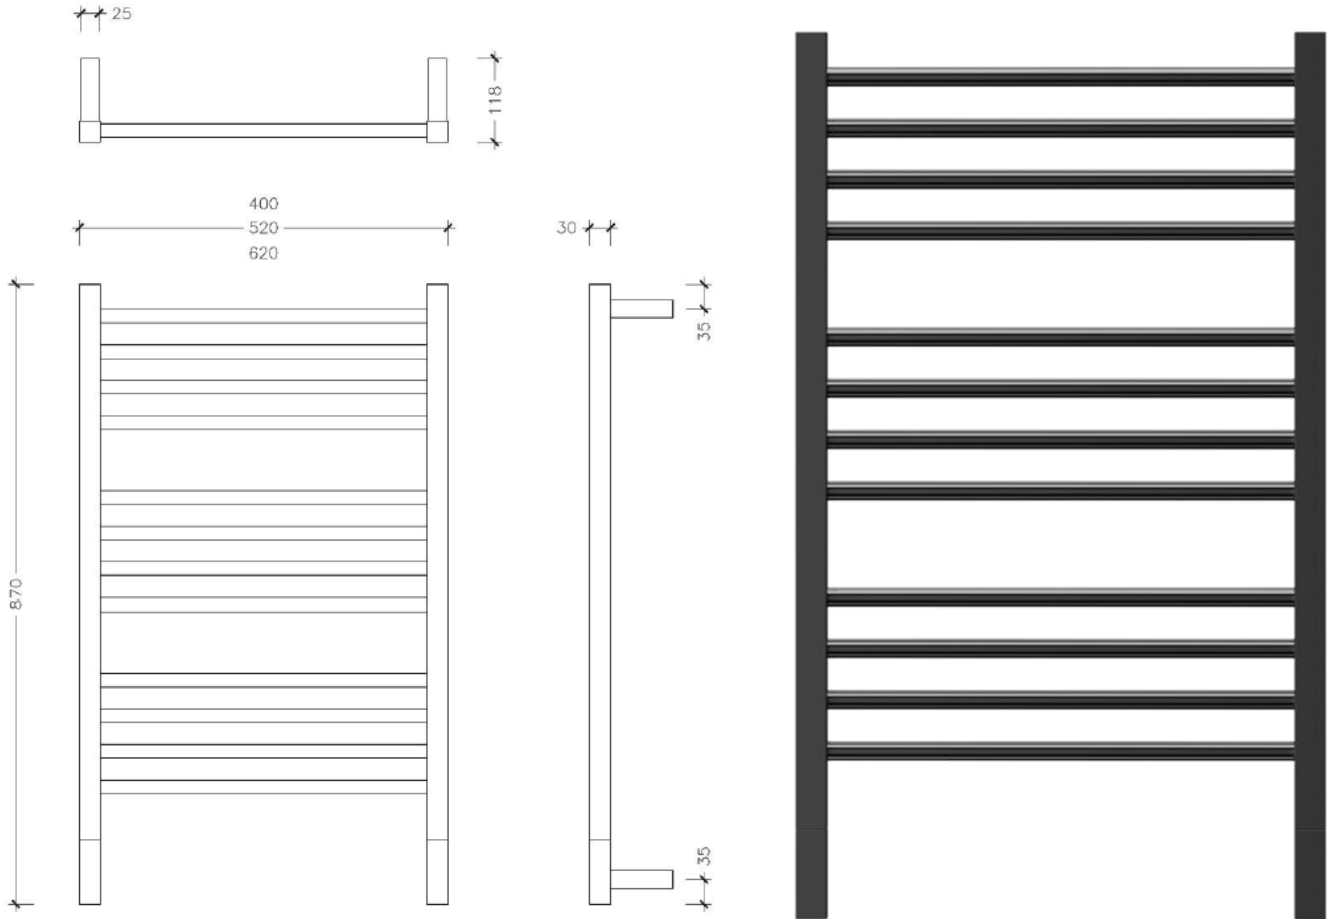

# Jeeves Ladder Towel Rails

Liquid Filled Towel Rails for use in bathrooms

Stock Code	Finish	Size (mm)	Output (W)	No. of Bars
P62SBKR	Satin Black Powder Coated	W620 x H870 x D118	175 Watts	12

**PLEASE NOTE:** Specifications are for information purposes only. Whilst every effort has been made to ensure the product specifications are accurate, due to continuing product development and improvement the specifications are subject to change. Specifications can be used to rough in and fit timber supports in the wall however we recommend no holes are drilled without having the product on site or verifying the details with the manufacturer. Thermogroup cannot be held liable or responsible for errors due to updated specifications.