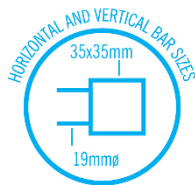

# Jeeves Ladder Towel Rails

Liquid Filled Towel Rails for use in bathrooms

Stock Code	Finish	Size (mm)	Output (W)	No. of Bars
P62SBKR	Satin Black Powder Coated	W620 x H870 x D118	175 Watts	12

**PLEASE NOTE:** Specifications are for information purposes only. Whilst every effort has been made to ensure the product specifications are accurate, due to continuing product development and improvement the specifications are subject to change. Specifications can be used to rough in and fit timber supports in the wall however we recommend no holes are drilled without having the product on site or verifying the details with the manufacturer. Thermogroup cannot be held liable or responsible for errors due to updated specifications.