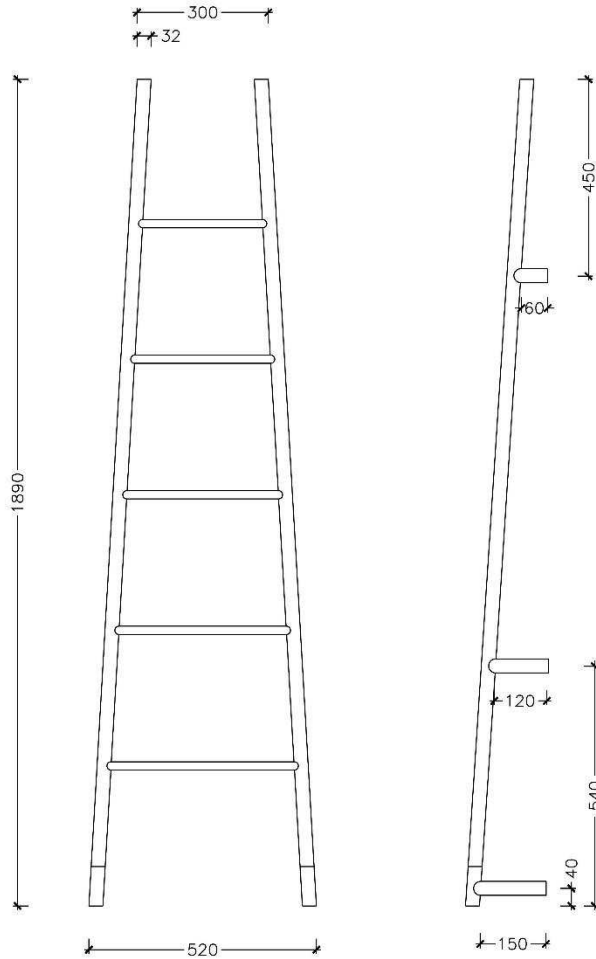

# Jeeves Ladder Towel Rails

Liquid Filled Towel Rails for use in bathrooms

Stock Code	Finish	Size (mm)	Output (W)	No. of Bars
L52SBKR	Satin Black Powder Coated	W300-520 x H1890 x D150	200 Watts	5

**PLEASE NOTE:** Specifications are for information purposes only. Whilst every effort has been made to ensure the product specifications are accurate, due to continuing product development and improvement the specifications are subject to change. Specifications can be used to rough in and fit timber supports in the wall however we recommend no holes are drilled without having the product on site or verifying the details with the manufacturer. Thermogroup cannot be held liable or responsible for errors due to updated specifications.