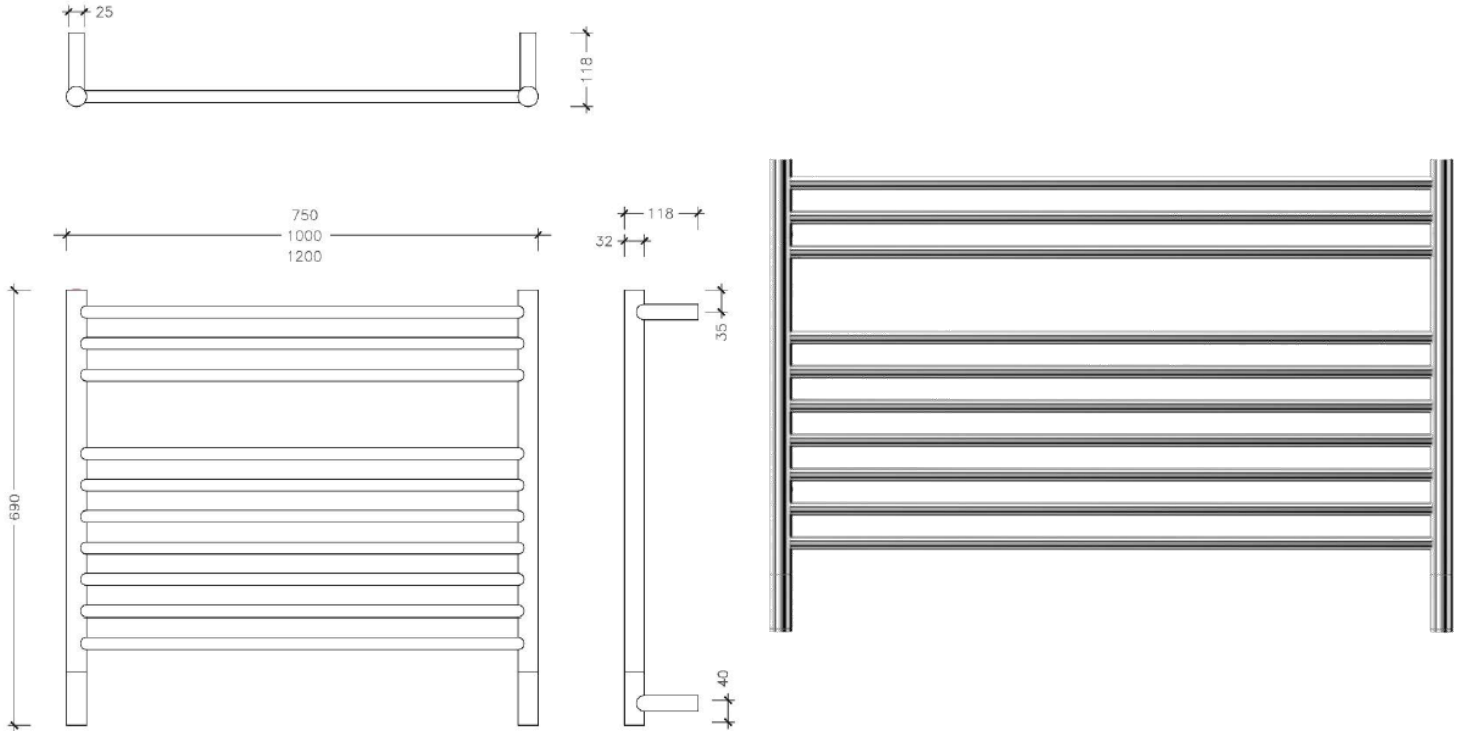

Jeeves Ladder Towel Rails

Liquid Filled Towel Rails for use in bathrooms

Stock Code	Finish	Size (mm)	Output (W)	No. of Bars
K10SPR	Polished Stainless Steel	W1000 x H690 x D118	200 Watts	10

- TWENTY-FIVE YEARS WARRANTY ON RAIL

25
- FIVE YEARS WARRANTY ON ELEMENT

5
- QUALITY STAINLESS STEEL

304
- SAFE FOR USE IN BATHROOMS

IPX5
- PREFILLED WITH ELECTRIC ELEMENT

240V
- HORIZONTAL AND VERTICAL BAR SIZES

32mmø
19mmø
- BOTTOM RIGHT HAND CONCEALED WIRING