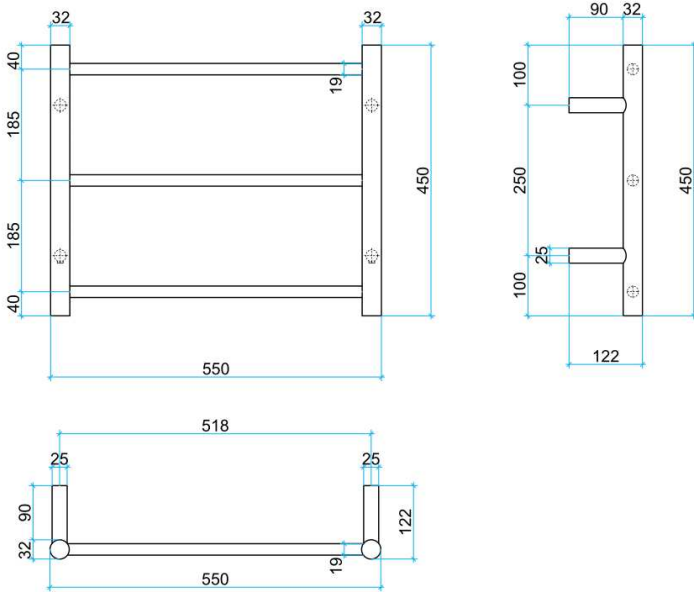

# Thermorail Ladder Towel Rails 240V

Electric Heated Towel Rails for use in bathrooms

This rail has Multiflex wiring which means that there is a connection point on both the left and right hand side of the rail and the lead can be connected to either side. Being a dry electric element rail, this can be mounted either way up meaning the wiring can be from any of the four mounting points.

Stock Code	Finish	Size (mm)	Output (W)	No. of Bars
BS24M	Polished Stainless Steel	W550 x H450 x D122	33 Watts	3

**PLEASE NOTE:** Specifications are for information purposes only. Whilst every effort has been made to ensure the product specifications are accurate, due to continuing product development and improvement the specifications are subject to change. Specifications can be used to rough in and fit timber supports in the wall however we recommend no holes are drilled without having the product on site or verifying the details with the manufacturer. Thermogroup cannot be held liable or responsible for errors due to updated specifications.