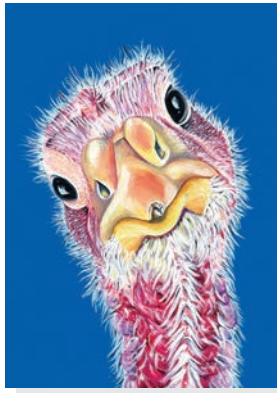

Felicity
LFAC72