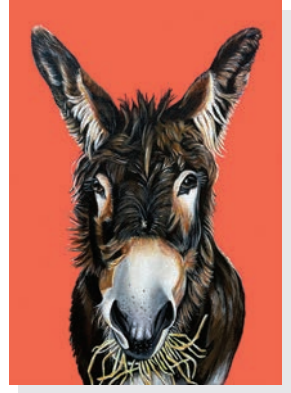

Thomas
IOWC74

Felicity
LFAC72

Bella
LFAC71

GREETING CARDS

A7 Card, blank inside, with white envelope | MOQ 6 per design | \$2.75 USD

- CALIFORNIA -

Zion
GPFC72

Love Boy
RHSC71