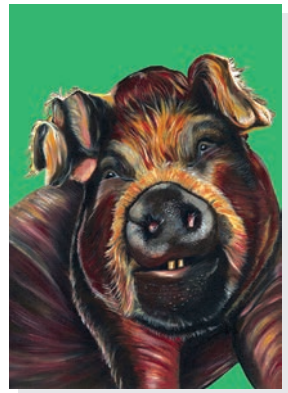

Bella
LFAC71