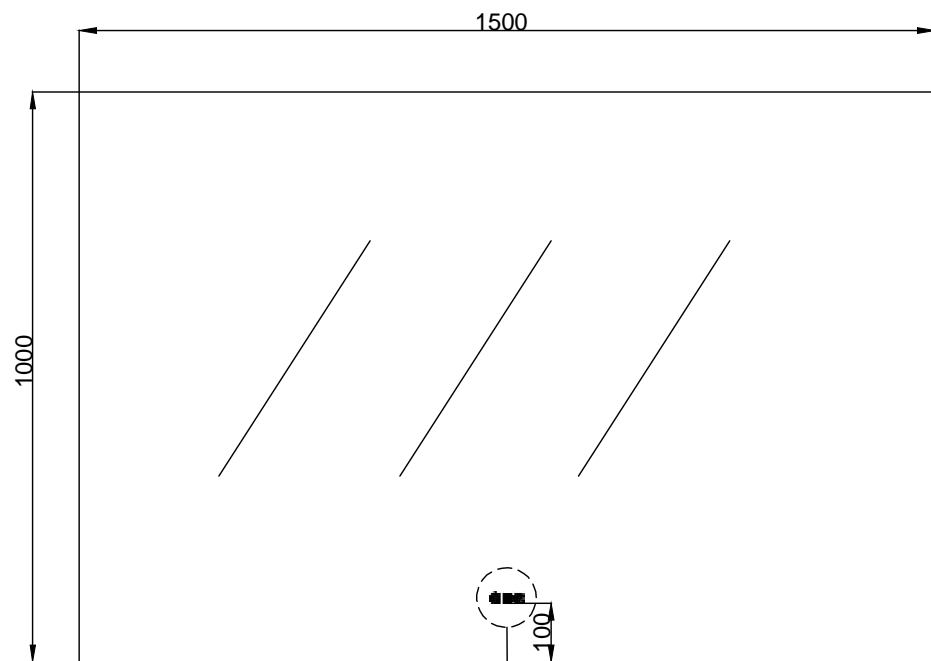

# Venice (150cm w x 100cm h) Lux

Coiled cable for connection