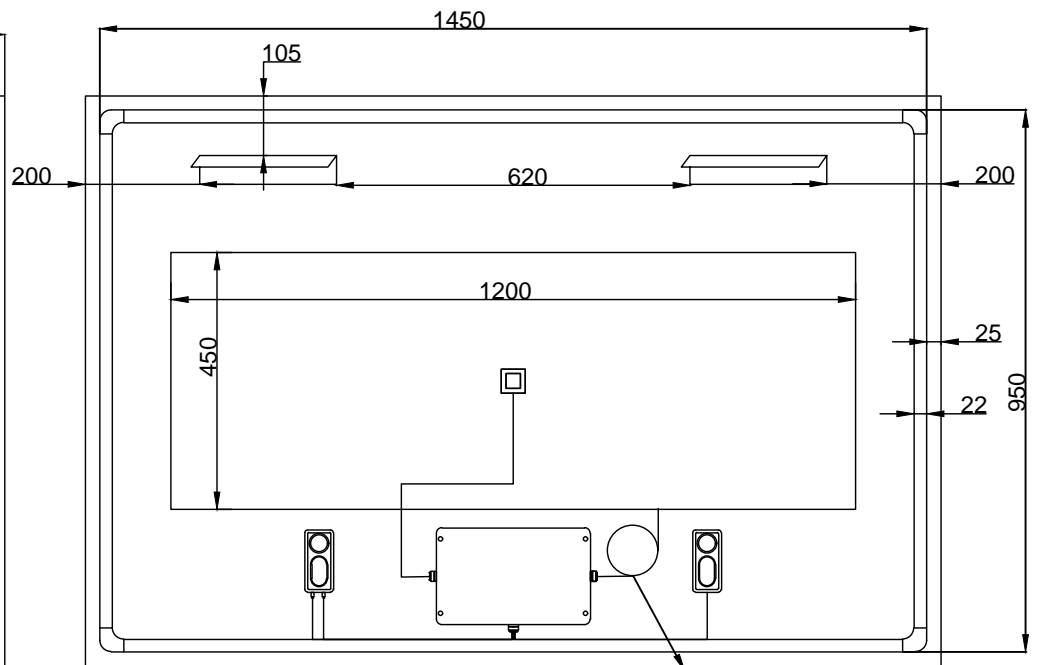

# Venice (150cm w x 100cm h) Lux

Coiled cable for connection