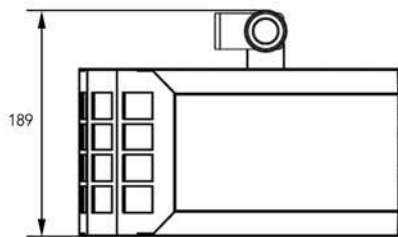

<b>CONTROL</b>	
Operational Modes	DMX, 9 sets of auto shows, 2 sets of sound active shows, master/slave mode, manual control mode
Display	4-Button LED Control Panel
Power Linking	20 units at 240V AC
DMX Protocol	DMX512
DMX Channel Mode	8
DMX Interface	3-pin XLR
<b>HOUSING</b>	
Housing Materials	Steel
Housing Finish	Matte Black
Cooling	Fanless
Dimension (mm)	278 X 303 X 189
Net Weight	3.1 kg