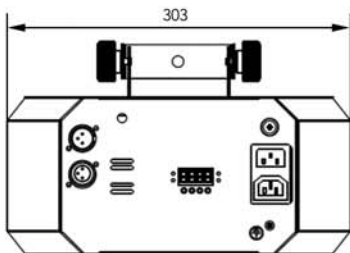

## 2 X 12W CREE RGBW Rotating Beam Effect Light

<b>MODEL</b>	SABER
<b>Description</b>	2 x 12W CREE RGBW Rotating Beam Effect Light
<b>Series</b>	Disco Effect
<b>POWER</b>	
Power Consumption	36W
Line Voltage	100–240V AC
Frequency	50Hz to 60Hz
Fuse	F2A 250V
Power Connection	IEC In / Out
<b>PHOTOMETRICS</b>	
Light Source	2 x 12W CREE RGBW LEDs
Coverage	130°
LED Lifespan	50,000 hours

<b>CONTROL</b>	
Operational Modes	DMX, 9 sets of auto shows, 2 sets of sound active shows, master/slave mode, manual control mode
Display	4-Button LED Control Panel
Power Linking	20 units at 240V AC
DMX Protocol	DMX512
DMX Channel Mode	8
DMX Interface	3-pin XLR
<b>HOUSING</b>	
Housing Materials	Steel
Housing Finish	Matte Black
Cooling	Fanless
Dimension (mm)	278 X 303 X 189
Net Weight	3.1 kg