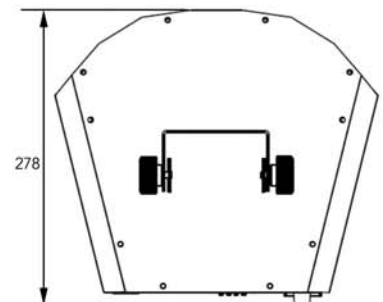

## 2 X 12W CREE RGBW Rotating Beam Effect Light

<b>MODEL</b>	SABER
<b>Description</b>	2 x 12W CREE RGBW Rotating Beam Effect Light
<b>Series</b>	Disco Effect
<b>POWER</b>	
Power Consumption	36W
Line Voltage	100–240V AC
Frequency	50Hz to 60Hz
Fuse	F2A 250V
Power Connection	IEC In / Out
<b>PHOTOMETRICS</b>	
Light Source	2 x 12W CREE RGBW LEDs
Coverage	130°
LED Lifespan	50,000 hours

<b>CONTROL</b>	
Operational Modes	DMX, 9 sets of auto shows, 2 sets of sound active shows, master/slave mode, manual control mode
Display	4-Button LED Control Panel
Power Linking	20 units at 240V AC
DMX Protocol	DMX512
DMX Channel Mode	8
DMX Interface	3-pin XLR
<b>HOUSING</b>	
Housing Materials	Steel
Housing Finish	Matte Black
Cooling	Fanless
Dimension (mm)	278 X 303 X 189
Net Weight	3.1 kg