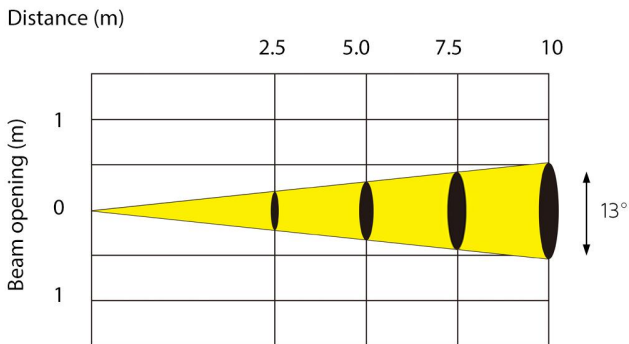

Other function: wireless DMX is available

2.4 inch colour LCD display with back-up power.

Thermostat Controlled, variable speed fan

RDM and software upgrade via DMX.

Net weight: 13Kg

Overall Size: 343x262x456mm

## Photometric Data

Distance (m)	2.5	5.0	7.5	10
Diameter (m)	Ø0.59	Ø1.14	Ø1.7	Ø2.25
LUX Intensity				
R	1139	299	178	130
G	3293	838	420	255
B	470	118	107	83
W	3446	875	441	275
Full	7780	1971	941	568