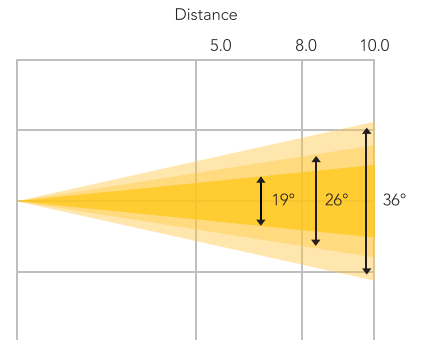

PS300ICW/PS300IWW

300W LED Cool White / Warm White Profile Spot

LUX @ 19°	∅ 1.67	∅ 2.68	∅ 3.35
3200 K	4,822	1,885	1,205
5600 K	5,520	2,156	1,380

LUX @ 26°	∅ 2.31	∅ 3.69	∅ 4.62
3200 K	4,465	1,745	1,116
5600 K	5,112	1,997	1,278

LUX @ 36°	∅ 3.25	∅ 5.20	∅ 6.50
3200 K	3,192	1,247	798
5600 K	3,655	1,428	914

MODEL	PS300CW / PS300WW
Description	300W LED Cool White / Warm White Profile Spot
Series	Profile Spot
POWER	
Power Consumption	300W
Line Voltage	100 – 240V AC 50 / 60Hz
Power Connection	Seetronic® True 1 In / Out
PHOTOMETRICS	
Light Source	5,600K 300W/ 3,200K 300W LED
Colour Temperature	5,600K / 3,200K
Beam Angle	19°, 26°, 36°
Output (@5M at 19°)	5,520 lux / 4,822 lux
Optional Lens	PS19IILENS, PS36IILENS
PWM	8,000 Hz
LED Lifespan	50,000 hours

EFFECTS	
Dimming	0 - 100%, 8-bit / 16-bit
Strobe	1 Hz - 25 Hz
Gobo Holder	'B' 86mm overall size, 59mm image size
Gel Frame	Included
Iris	PSIRIS (Optional)
CONTROL	
Operation	DMX, Manual & Master / Slave
Display	4-Button LCD Control Panel
DMX Protocol	DMX512
DMX Channels	1 / 2 / 3
DMX Interface	3-Pin and 5-Pin XLR
HOUSING	
Housing Materials	Aluminium
Housing Finish	Matte Black
Cooling	Sensor Thermostat Controlled Variable Speed Fan
Dimension (mm)	668 X 320 X 463
Net Weight (kg)	12