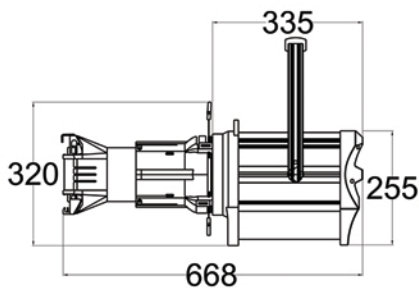

PS300ICW/PS300IWW

300W LED Cool White / Warm White Profile Spot

LUX @ 19°	∅ 1.67	∅ 2.68	∅ 3.35
3200 K	4,822	1,885	1,205
5600 K	5,520	2,156	1,380

LUX @ 26°	∅ 2.31	∅ 3.69	∅ 4.62
3200 K	4,465	1,745	1,116
5600 K	5,112	1,997	1,278

LUX @ 36°	∅ 3.25	∅ 5.20	∅ 6.50
3200 K	3,192	1,247	798
5600 K	3,655	1,428	914

MODEL	PS300CW / PS300WW
Description	300W LED Cool White / Warm White Profile Spot
Series	Profile Spot
POWER	
Power Consumption	300W
Line Voltage	100 – 240V AC 50 / 60Hz
Power Connection	Seetronic® True 1 In / Out
PHOTOMETRICS	
Light Source	5,600K 300W/ 3,200K 300W LED
Colour Temperature	5,600K / 3,200K
Beam Angle	19°, 26°, 36°
Output (@5M at 19°)	5,520 lux / 4,822 lux
Optional Lens	PS19IILENS, PS36IILENS
PWM	8,000 Hz
LED Lifespan	50,000 hours

EFFECTS	
Dimming	0 - 100%, 8-bit / 16-bit
Strobe	1 Hz - 25 Hz
Gobo Holder	'B' 86mm overall size, 59mm image size
Gel Frame	Included
Iris	PSIRIS (Optional)
CONTROL	
Operation	DMX, Manual & Master / Slave
Display	4-Button LCD Control Panel
DMX Protocol	DMX512
DMX Channels	1 / 2 / 3
DMX Interface	3-Pin and 5-Pin XLR
HOUSING	
Housing Materials	Aluminium
Housing Finish	Matte Black
Cooling	Sensor Thermostat Controlled Variable Speed Fan
Dimension (mm)	668 X 320 X 463
Net Weight (kg)	12