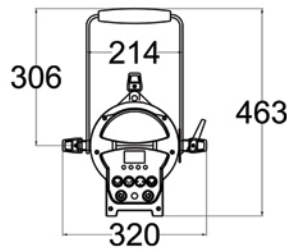

PS300ICW/PS300IWW

300W LED Cool White / Warm White Profile Spot

LUX @ 19°	∅ 1.67	∅ 2.68	∅ 3.35
3200 K	4,822	1,885	1,205
5600 K	5,520	2,156	1,380

LUX @ 26°	∅ 2.31	∅ 3.69	∅ 4.62
3200 K	4,465	1,745	1,116
5600 K	5,112	1,997	1,278

LUX @ 36°	∅ 3.25	∅ 5.20	∅ 6.50
3200 K	3,192	1,247	798
5600 K	3,655	1,428	914

MODEL	PS300CW / PS300WW
Description	300W LED Cool White / Warm White Profile Spot
Series	Profile Spot
POWER	
Power Consumption	300W
Line Voltage	100 – 240V AC 50 / 60Hz
Power Connection	Seetronic® True 1 In / Out
PHOTOMETRICS	
Light Source	5,600K 300W/ 3,200K 300W LED
Colour Temperature	5,600K / 3,200K
Beam Angle	19°, 26°, 36°
Output (@5M at 19°)	5,520 lux / 4,822 lux
Optional Lens	PS19IILENS, PS36IILENS
PWM	8,000 Hz
LED Lifespan	50,000 hours

EFFECTS	
Dimming	0 - 100%, 8-bit / 16-bit
Strobe	1 Hz - 25 Hz
Gobo Holder	'B' 86mm overall size, 59mm image size
Gel Frame	Included
Iris	PSIRIS (Optional)
CONTROL	
Operation	DMX, Manual & Master / Slave
Display	4-Button LCD Control Panel
DMX Protocol	DMX512
DMX Channels	1 / 2 / 3
DMX Interface	3-Pin and 5-Pin XLR
HOUSING	
Housing Materials	Aluminium
Housing Finish	Matte Black
Cooling	Sensor Thermostat Controlled Variable Speed Fan
Dimension (mm)	668 X 320 X 463
Net Weight (kg)	12