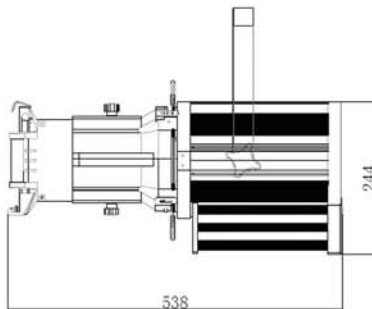

PS200/PS200RGBW

200W LED Profile Spot

LUX @ 19°	Ø 1.67	Ø 2.68	Ø 3.35
3000 K	4,400	1,719	1,100
5600 K	4,840	1,890	1,210

LUX @ 19°	Ø 1.67	Ø 2.68	Ø 3.35
R	876	342	219
G	1,524	595	381
B	440	172	110
W	1,524	595	381
Full	4,000	1,563	1,000

MODEL PS200 / PS200RGBW

Description Profile Spot
Series Theatre

POWER

Power Consumption 200W
Line Voltage 100-240V AC
Frequency 50Hz to 60Hz
Power Connection Neutrik® powerCON In / Out

PHOTOMETRICS

Light Source 200W/200WRGBW LED
Colour Temperature 3,000 K - 5,600 K / N/A
Beam Angle 19°
Output (@5M) 4,400 lux (3,000 K)
4,840 lux (5,600 K)
4,000 lux
PWM 8,000 Hz
LED Lifespan 50,000 hours
*PS200RGBW Model Only

EFFECTS

Dimming (0 - 100%) 16 bit
Strobe 1 Hz - 25 Hz
Gobo Holder 'B' 86mm overall size,
59mm image size
Iris PSIRIS (Optional)

CONTROL

Operational Modes Manual, Master / Slave & DMX
Display 4-Button LCD Control Panel
DMX Protocol DMX512
DMX Channel Mode 2 / 3 / 4 / 4 / 5 / 6
DMX Interface 3-Pin XLR

HOUSING

Housing Materials Aluminium
Housing Finish Matte Black
Cooling Multi Sensor Thermostat
Controlled Variable Speed Fan
Dimension (mm) 395 X 270 X 538
Net Weight 11.5 kg