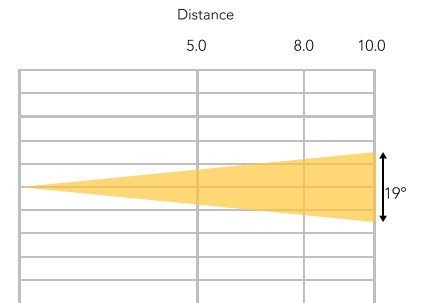

PS200/PS200RGBW

200W LED Profile Spot

LUX @ 19°	Ø 1.67	Ø 2.68	Ø 3.35
3000 K	4,400	1,719	1,100
5600 K	4,840	1,890	1,210

LUX @ 19°	Ø 1.67	Ø 2.68	Ø 3.35
R	876	342	219
G	1,524	595	381
B	440	172	110
W	1,524	595	381
Full	4,000	1,563	1,000

MODEL PS200 / PS200RGBW

Description Profile Spot
Series Theatre

POWER

Power Consumption 200W
Line Voltage 100-240V AC
Frequency 50Hz to 60Hz
Power Connection Neutrik® powerCON In / Out

PHOTOMETRICS

Light Source 200W/200WRGBW LED
Colour Temperature 3,000 K - 5,600 K / N/A
Beam Angle 19°
Output (@5M) 4,400 lux (3,000 K)
4,840 lux (5,600 K)
4,000 lux
PWM 8,000 Hz
LED Lifespan 50,000 hours
*PS200RGBW Model Only

EFFECTS

Dimming (0 - 100%) 16 bit
Strobe 1 Hz - 25 Hz
Gobo Holder 'B' 86mm overall size,
59mm image size
Iris PSIRIS (Optional)

CONTROL

Operational Modes Manual, Master / Slave & DMX
Display 4-Button LCD Control Panel
DMX Protocol DMX512
DMX Channel Mode 2 / 3 / 4 / 4 / 5 / 6
DMX Interface 3-Pin XLR