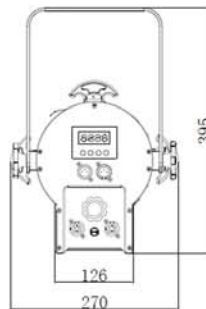

PS200/PS200RGBW

200W LED Profile Spot

LUX @ 19°	Ø 1.67	Ø 2.68	Ø 3.35
3000 K	4,400	1,719	1,100
5600 K	4,840	1,890	1,210

LUX @ 19°	Ø 1.67	Ø 2.68	Ø 3.35
R	876	342	219
G	1,524	595	381
B	440	172	110
W	1,524	595	381
Full	4,000	1,563	1,000

MODEL PS200 / PS200RGBW

Description Profile Spot
Series Theatre

POWER

Power Consumption 200W
Line Voltage 100-240V AC
Frequency 50Hz to 60Hz
Power Connection Neutrik® powerCON In / Out

PHOTOMETRICS

Light Source 200W/200WRGBW LED
Colour Temperature 3,000 K - 5,600 K / N/A
Beam Angle 19°
Output (@5M) 4,400 lux (3,000 K)
4,840 lux (5,600 K)
4,000 lux
PWM 8,000 Hz
LED Lifespan 50,000 hours
*PS200RGBW Model Only

EFFECTS

Dimming (0 - 100%) 16 bit
Strobe 1 Hz - 25 Hz
Gobo Holder 'B' 86mm overall size,
59mm image size
Iris PSIRIS (Optional)

CONTROL

Operational Modes Manual, Master / Slave & DMX
Display 4-Button LCD Control Panel
DMX Protocol DMX512
DMX Channel Mode 2 / 3 / 4 / 4 / 5 / 6
DMX Interface 3-Pin XLR

HOUSING

Housing Materials Aluminium
Housing Finish Matte Black
Cooling Multi Sensor Thermostat
Controlled Variable Speed Fan
Dimension (mm) 395 X 270 X 538
Net Weight 11.5 kg