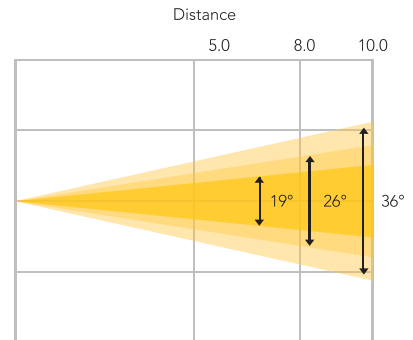

PS200IIFC

200W LED Full Colour Profile Spot

| LUX @ 19° | ∅ 1.67 | ∅ 2.68 | ∅ 3.35 |
|-----------|--------|--------|--------|
| R | 85 | 35 | 22 |
| G | 131 | 52 | 33 |
| B | 33 | 13 | 8 |
| CW | 825 | 322 | 206 |
| WW | 142 | 56 | 35 |
| A | 45 | 18 | 11 |
| L | 153 | 60 | 38 |
| Full | 933 | 365 | 235 |

| LUX @ 26° | ∅ 2.31 | ∅ 3.69 | ∅ 4.62 |
|-----------|--------|--------|--------|
| R | 78 | 32 | 20 |
| G | 121 | 48 | 33 |
| B | 31 | 14 | 7.8 |
| CW | 759 | 299 | 190 |
| WW | 132 | 5 | 33 |
| A | 43 | 18 | 11 |
| L | 141 | 58 | 35 |
| Full | 860 | 337 | 220 |

| LUX @ 36° | ∅ 3.25 | ∅ 5.20 | ∅ 6.50 |
|-----------|--------|--------|--------|
| R | 56 | 23 | 14 |
| G | 88 | 35 | 22 |
| B | 23 | 8.6 | 5.5 |
| CW | 540 | 210 | 135 |
| WW | 95 | 37 | 23 |
| A | 30 | 13 | 7.5 |
| L | 100 | 40 | 25 |
| Full | 610 | 238 | 155 |

Light Source 200W RGBACWL LEDs
 RGB: 3x LEDs Each
 Amber: 3x LEDs
 Cold White: 12x LEDs
 Warm White: 6x LEDs
 Lime: 6x LEDs
Beam Angle 19°, 26°, 36°
Output (@5M at 19°) 933 lux
Optional Lens PS19IILENS, PS36IILENS
PWM 8,000 Hz
LED Lifespan 50,000 hours