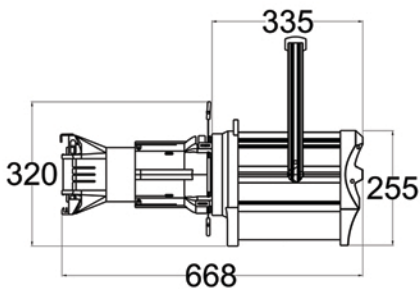

PS200IIFC

200W LED Full Colour Profile Spot

| LUX @ 19° | ∅ 1.67 | ∅ 2.68 | ∅ 3.35 |
|-----------|--------|--------|--------|
| R | 85 | 35 | 22 |
| G | 131 | 52 | 33 |
| B | 33 | 13 | 8 |
| CW | 825 | 322 | 206 |
| WW | 142 | 56 | 35 |
| A | 45 | 18 | 11 |
| L | 153 | 60 | 38 |
| Full | 933 | 365 | 235 |

| LUX @ 26° | ∅ 2.31 | ∅ 3.69 | ∅ 4.62 |
|-----------|--------|--------|--------|
| R | 78 | 32 | 20 |
| G | 121 | 48 | 33 |
| B | 31 | 14 | 7.8 |
| CW | 759 | 299 | 190 |
| WW | 132 | 5 | 33 |
| A | 43 | 18 | 11 |
| L | 141 | 58 | 35 |
| Full | 860 | 337 | 220 |

| LUX @ 36° | ∅ 3.25 | ∅ 5.20 | ∅ 6.50 |
|-----------|--------|--------|--------|
| R | 56 | 23 | 14 |
| G | 88 | 35 | 22 |
| B | 23 | 8.6 | 5.5 |
| CW | 540 | 210 | 135 |
| WW | 95 | 37 | 23 |
| A | 30 | 13 | 7.5 |
| L | 100 | 40 | 25 |
| Full | 610 | 238 | 155 |

MODEL PS200IIFC

Description 200W LED Full Colour Profile Spot

Series Profile Spot

POWER

Power Consumption 200W
Input Voltage 100 – 240V AC 50 / 60Hz
Power Connection Seetronic® True 1 In / Out

PHOTOMETRICS