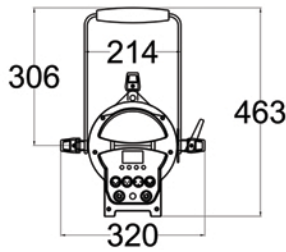

PS200IIFC

200W LED Full Colour Profile Spot

| LUX @ 19° | ∅ 1.67 | ∅ 2.68 | ∅ 3.35 |
|-----------|--------|--------|--------|
| R | 85 | 35 | 22 |
| G | 131 | 52 | 33 |
| B | 33 | 13 | 8 |
| CW | 825 | 322 | 206 |
| WW | 142 | 56 | 35 |
| A | 45 | 18 | 11 |
| L | 153 | 60 | 38 |
| Full | 933 | 365 | 235 |

| LUX @ 26° | ∅ 2.31 | ∅ 3.69 | ∅ 4.62 |
|-----------|--------|--------|--------|
| R | 78 | 32 | 20 |
| G | 121 | 48 | 33 |
| B | 31 | 14 | 7.8 |
| CW | 759 | 299 | 190 |
| WW | 132 | 5 | 33 |
| A | 43 | 18 | 11 |
| L | 141 | 58 | 35 |
| Full | 860 | 337 | 220 |

| LUX @ 36° | ∅ 3.25 | ∅ 5.20 | ∅ 6.50 |
|-----------|--------|--------|--------|
| R | 56 | 23 | 14 |
| G | 88 | 35 | 22 |
| B | 23 | 8.6 | 5.5 |
| CW | 540 | 210 | 135 |
| WW | 95 | 37 | 23 |
| A | 30 | 13 | 7.5 |
| L | 100 | 40 | 25 |
| Full | 610 | 238 | 155 |

HOUSING

Housing Materials & Finish Matte Black Aluminium
Cooling Sensor Thermostat Controlled Variable Speed Fan
Dimension (mm) 668 X 320 X 463
Net Weight (kg) 12