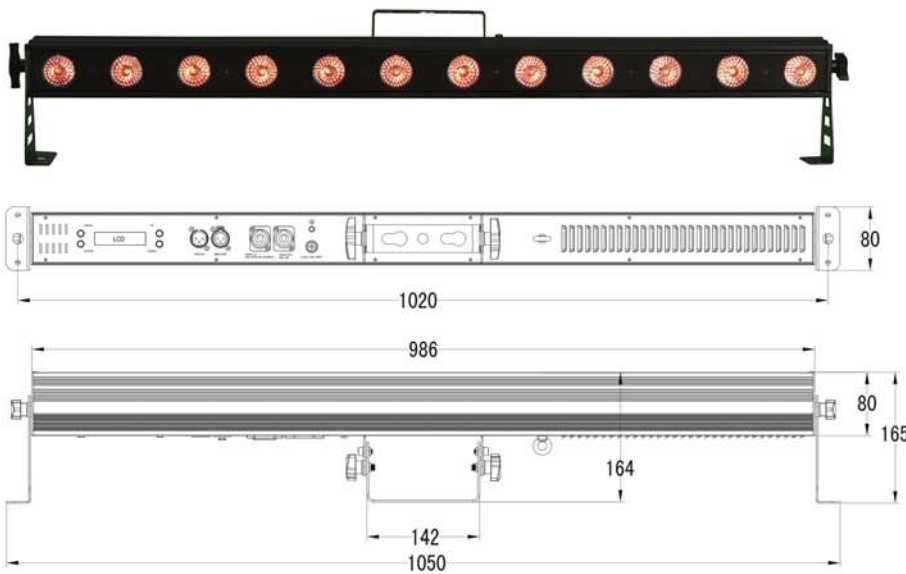

PIXBAR12X12

12 x 12W RGBWAU Pixel Control Bar

MODEL PIXBAR12X12

Description 12 x 12W RGBWAUV Pixel Control Bar

Series Pixbar

POWER

Power Consumption 150W

Line Voltage 100-240V AC

DMX Protocol DMX512

DMX Channel Mode 3 / 4 / 6 / 8 / 12 / 24 / 72 / 74

DMX Interface 3-Pin XLR (Optional 5-Pin XLR)

HOUSING

Housing Materials Aluminium

Housing Finish Matte Black

Dimension (mm) 1050 X 165 X 80

Net Weight 4 kg

MISC

Road Case PIXBAR12CASE6WC

LUX @ 30°	∅ 0.54	∅ 1.07	∅ 1.61	∅ 2.14	∅ 2.68
R	913	375	190	119	87
G	1,164	486	250	156	113
B	1,157	468	240	154	109
W	1,706	678	351	219	158
A	673	257	135	189	67
U	290	116	59	36	26
Full	5,180	2,050	1,067	660	471

LUX @ 55°	∅ 1.04	∅ 2.08	∅ 3.12	∅ 4.16	∅ 5.21
R	528	175	90	57	43
G	1,100	380	197	131	85
B	520	170	80	50	40
W	1,200	405	208	135	95
A	630	207	112	75	50
U	92	31	16	10	6
Full	3,250	1,110	570	355	260