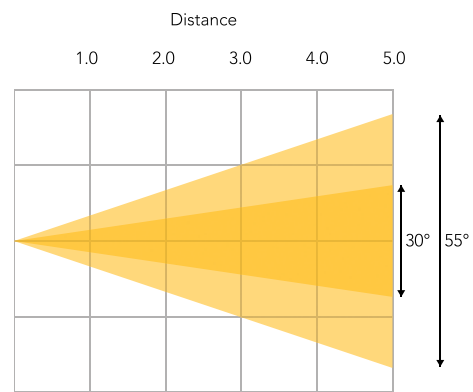

PIXBAR12X12

12 x 12W RGBWAU Pixel Control Bar

MODEL PIXBAR12X12

Description 12 x 12W RGBWAUV Pixel Control Bar

Series Pixbar

POWER

Power Consumption 150W

Line Voltage 100-240V AC

LUX @ 55°	∅ 1.04	∅ 2.08	∅ 3.12	∅ 4.16	∅ 5.21
R	528	175	90	57	43
G	1,100	380	197	131	85
B	520	170	80	50	40
W	1,200	405	208	135	95
A	630	207	112	75	50
U	92	31	16	10	6
Full	3,250	1,110	570	355	260