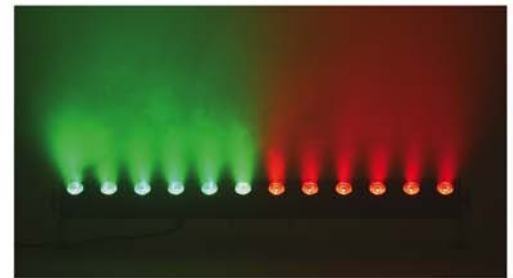

PIXBAR12X12

12 x 12W RGBWAU Pixel Control Bar

MODEL PIXBAR12X12

Description 12 x 12W RGBWAUV Pixel Control Bar

Series Pixbar

POWER

Power Consumption 150W

Line Voltage 100-240V AC

Frequency 50Hz to 60Hz

Power Connection Neutrik® powerCON In / Out

PHOTOMETRICS

Light Source 12 x 12W RGBWAUV LEDs

Beam Angle 30° (Optional 50°)

Output (@2M) 2,050 lux

PWM 12,000 Hz

LED Lifespan 50,000 hours

EFFECTS

Dimming (0 - 100%) 4 x 16-bit Dimming Curves

Strobe 1 Hz - 30 Hz

CONTROL

Operational Modes Static, Color Fade, Auto Program, Sound Active, Master / Slave & DMX Modes

Display 4-Button LCD Control Panel