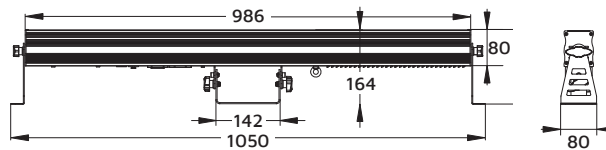

PIXBAR12X12

12x 12 W RGBWAU PIXEL CONTROL BAR (BLACK)

PIXBAR12X12W

12x 12 W RGBWAU PIXEL CONTROL BAR (WHITE)

Event Lighting PIXBARs are perfect for fixed installations and productions. All models feature pixel control, an aluminium housing and fanless operation, making them silent and virtually maintenance free.